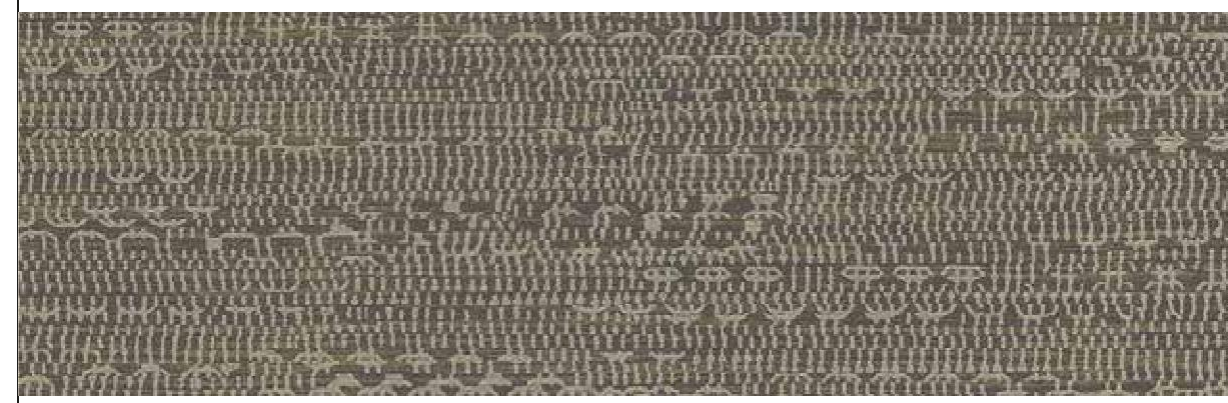

W101WE53E75