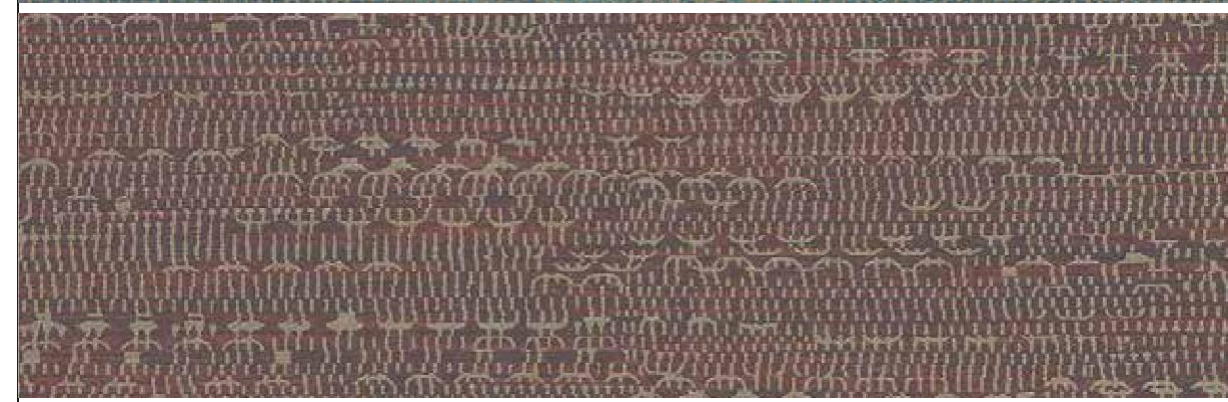

W101WE52E75