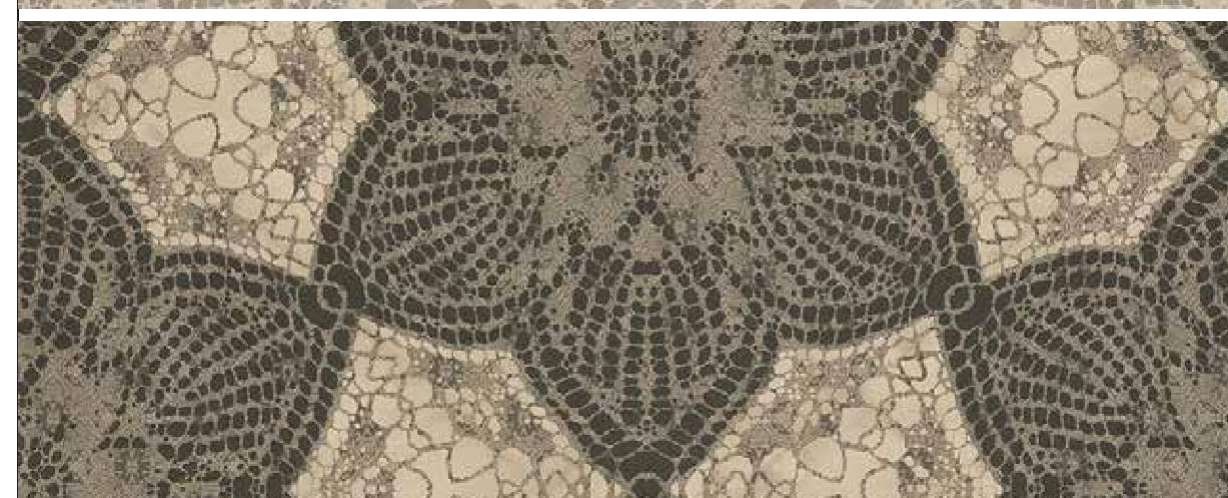

W101WE65E75

W101WE66E75

W101WE67E75

W101WE69E75

Star Rose | W101WE65E75

Chic and stylish, this medallion wallpaper is a glamorous addition to a home with old world yet classic furnishings. The combination of retro colours and a detailed lacy print is highlighted by metallic ink.