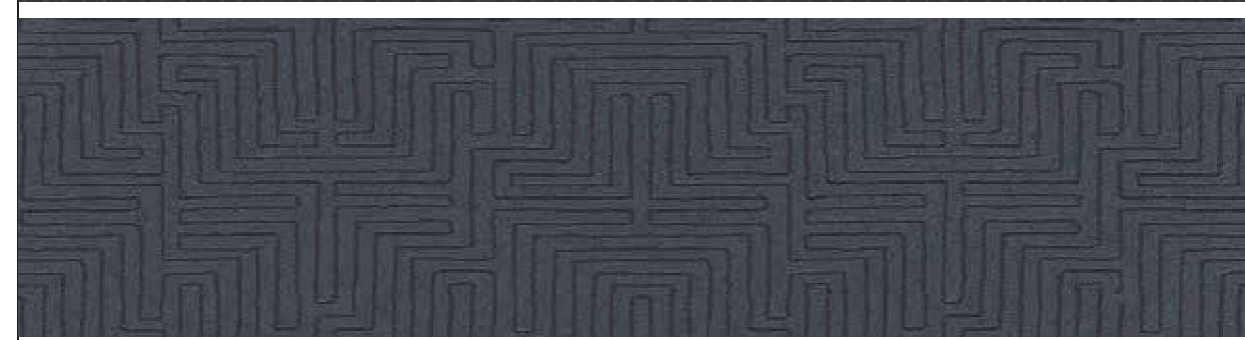

W101WE81E75