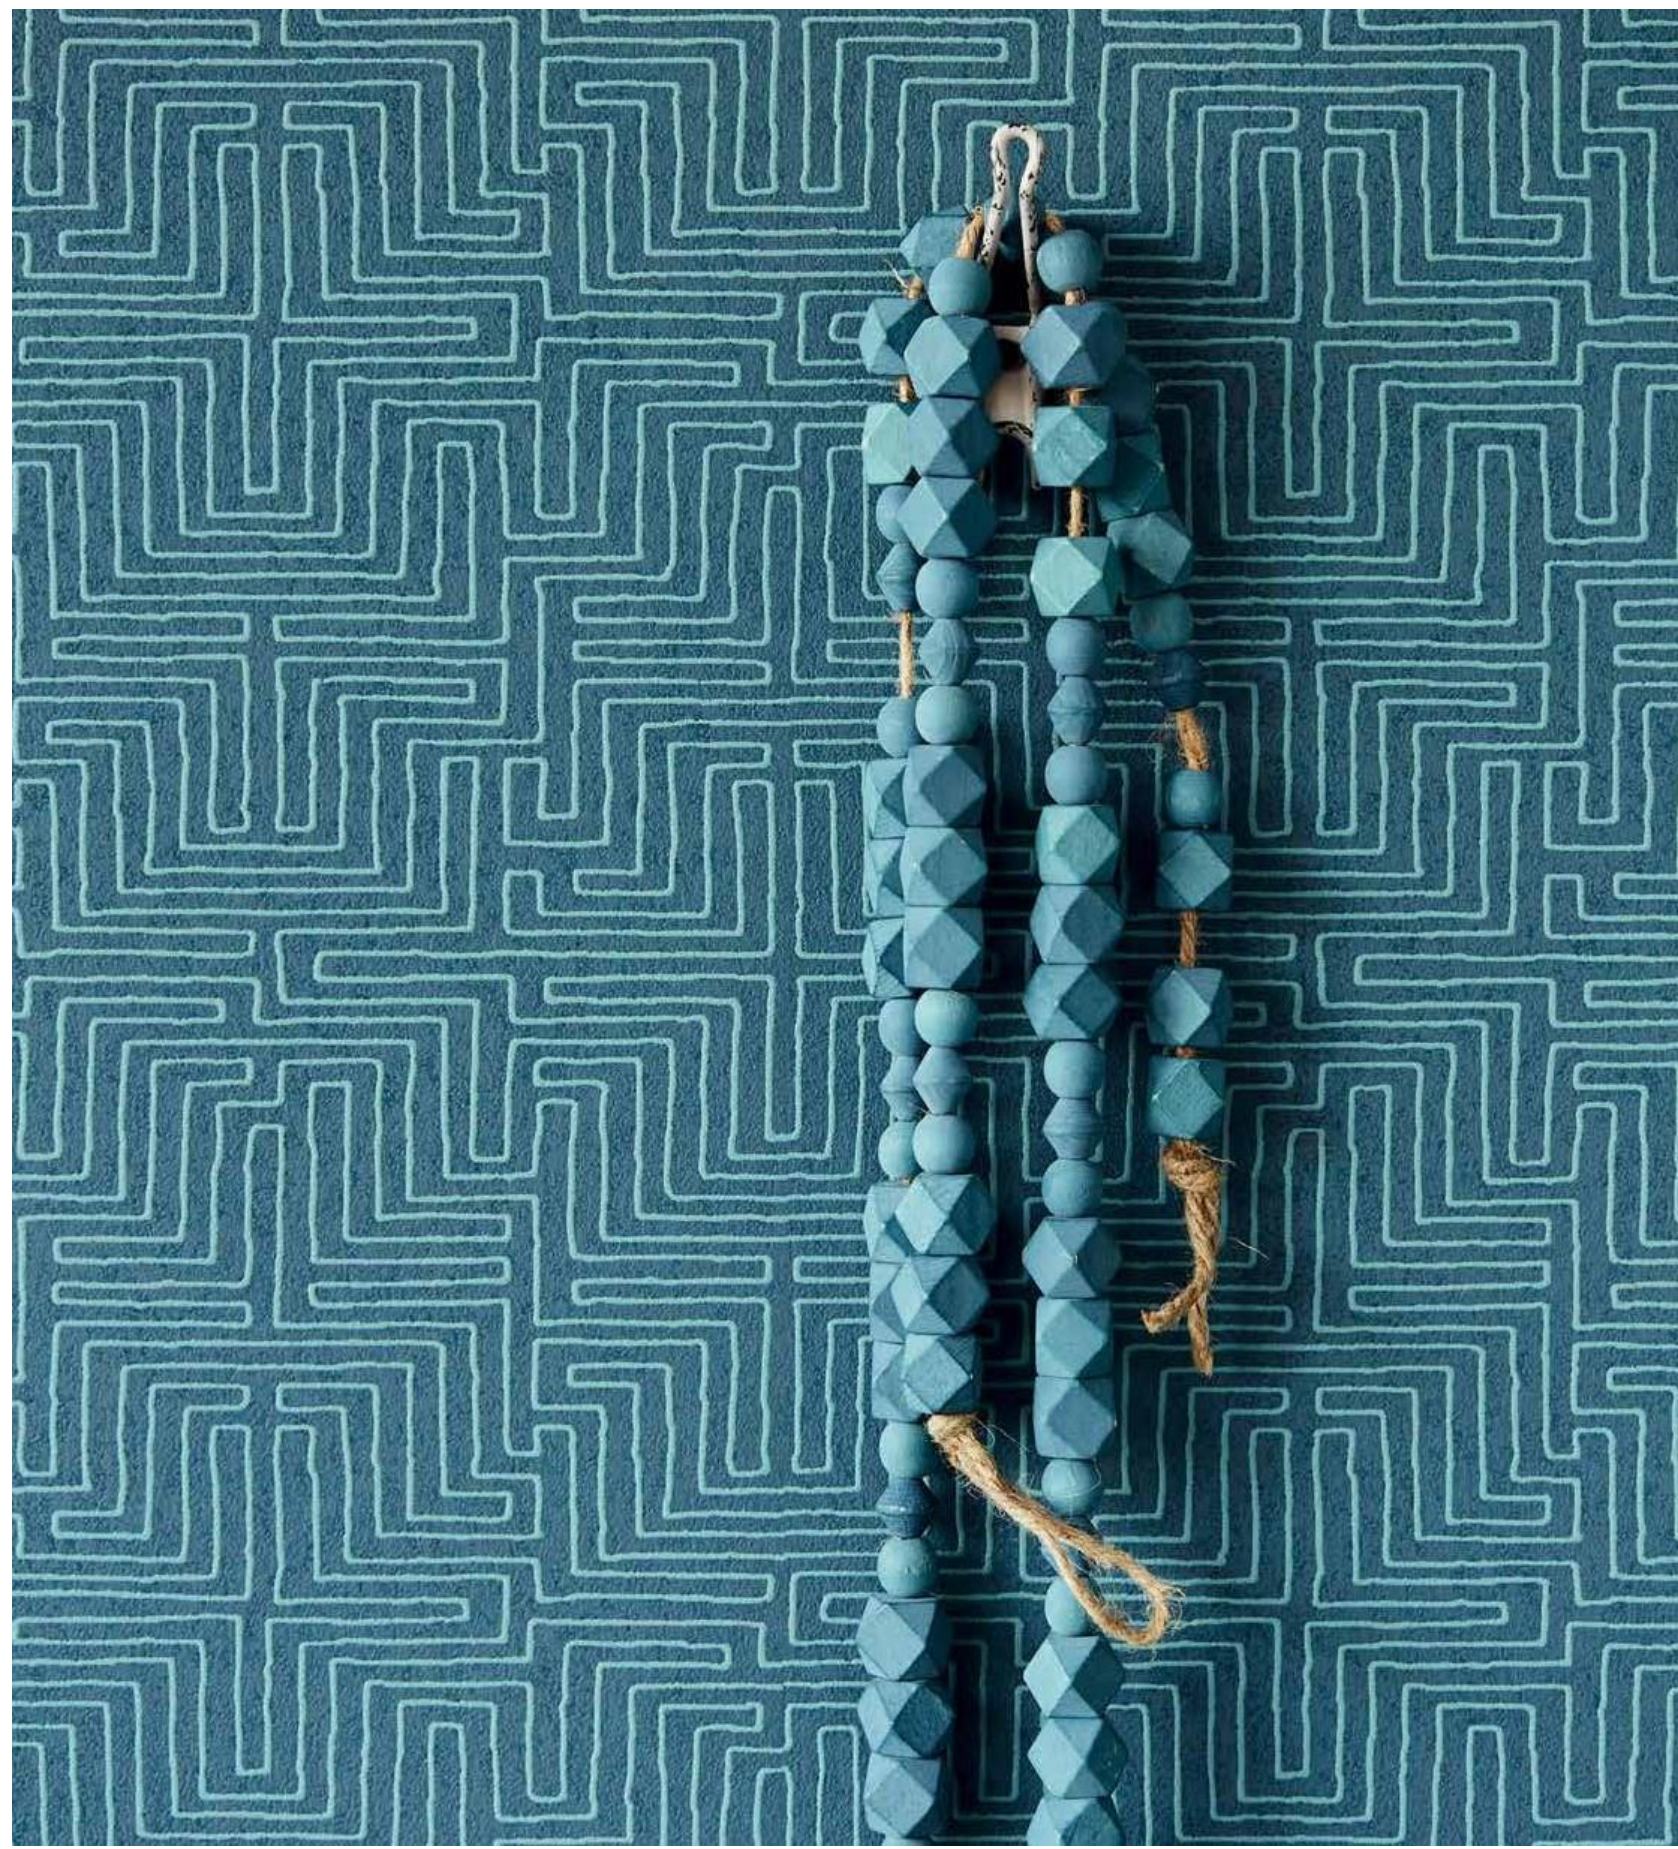

W101WE81E75