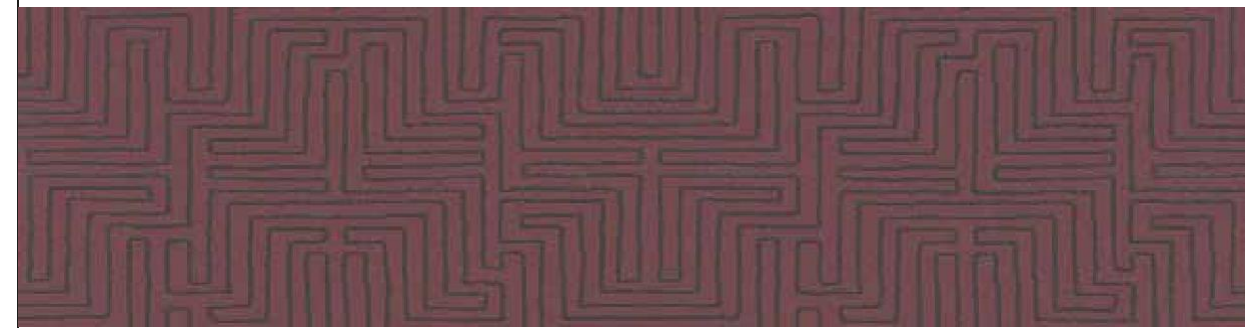

W101WE73E75