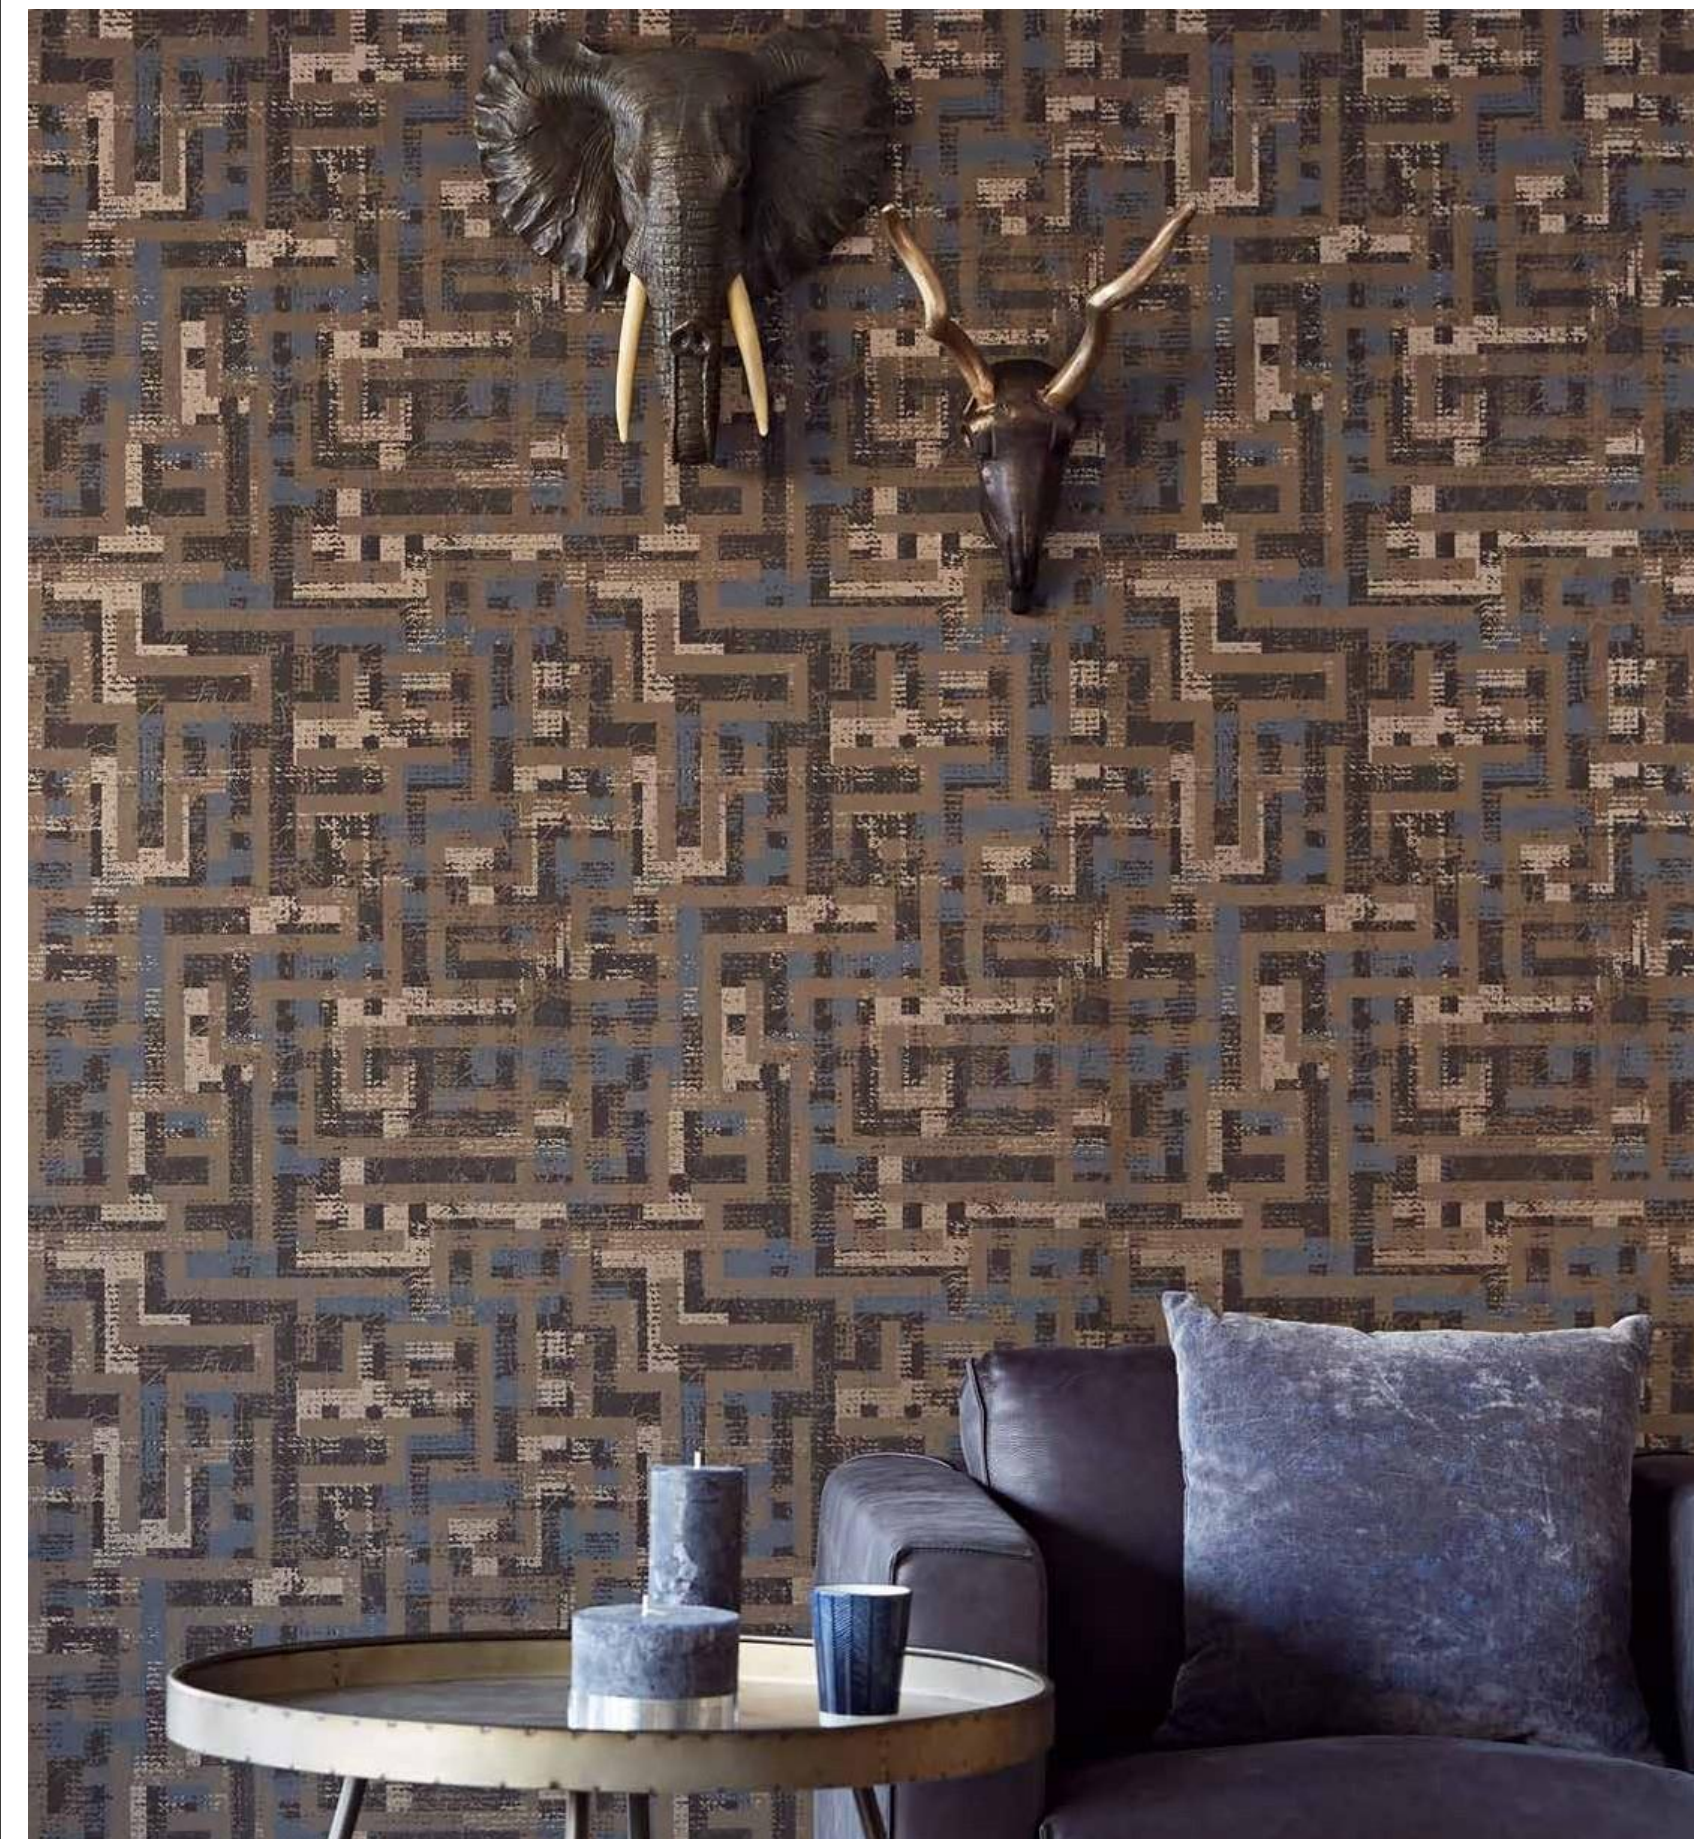

W101WE40E75

W101WE38E75

W101WE41E75

W101WE37E75

W101WE39E75

Rock Rose | W101WE38E75
Luxurious fountains of floral magnificence
spread a regal elegance in a space.

W101WE44E75

W101WE43E75

W101WE42E75

Tangier | W101WE44E75
An overlapping grid in an oil paint finish and contrasting shades create a modern, arty effect.

W101WE49E75

W101WE50E75

Crosswinds | W101WE49E75

Abstract, atmospheric and aristocratic, this dramatic pattern with its check print and fine lines has silver metallic highlights. Just perfect as a feature wall with its modern look and soothing effect.