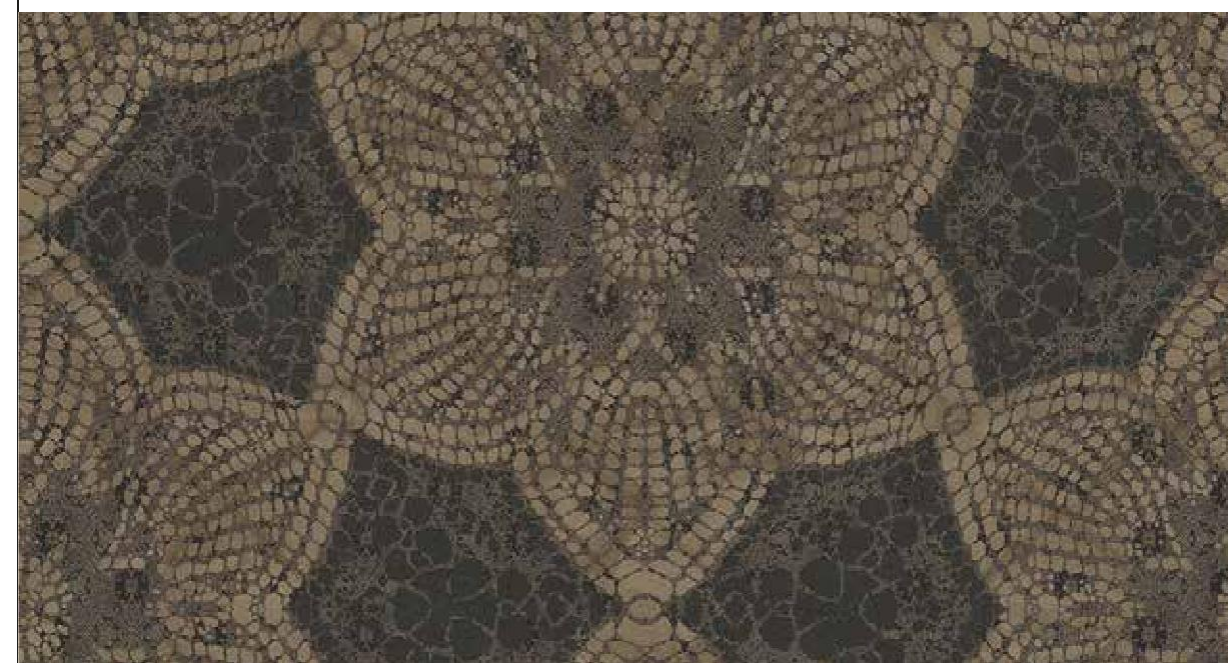

W101WE64E75