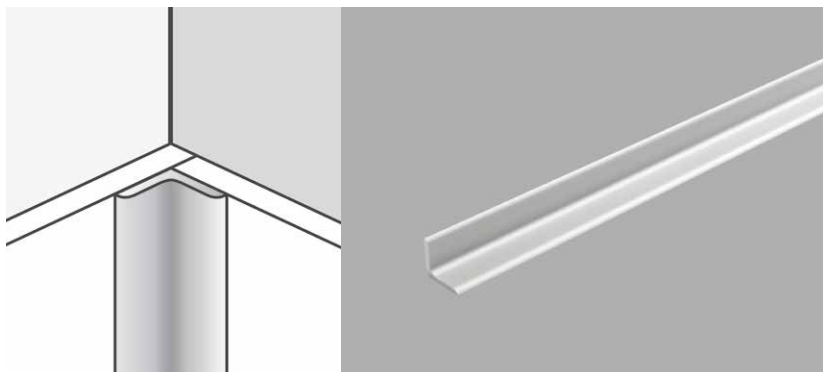

W04 inside corner