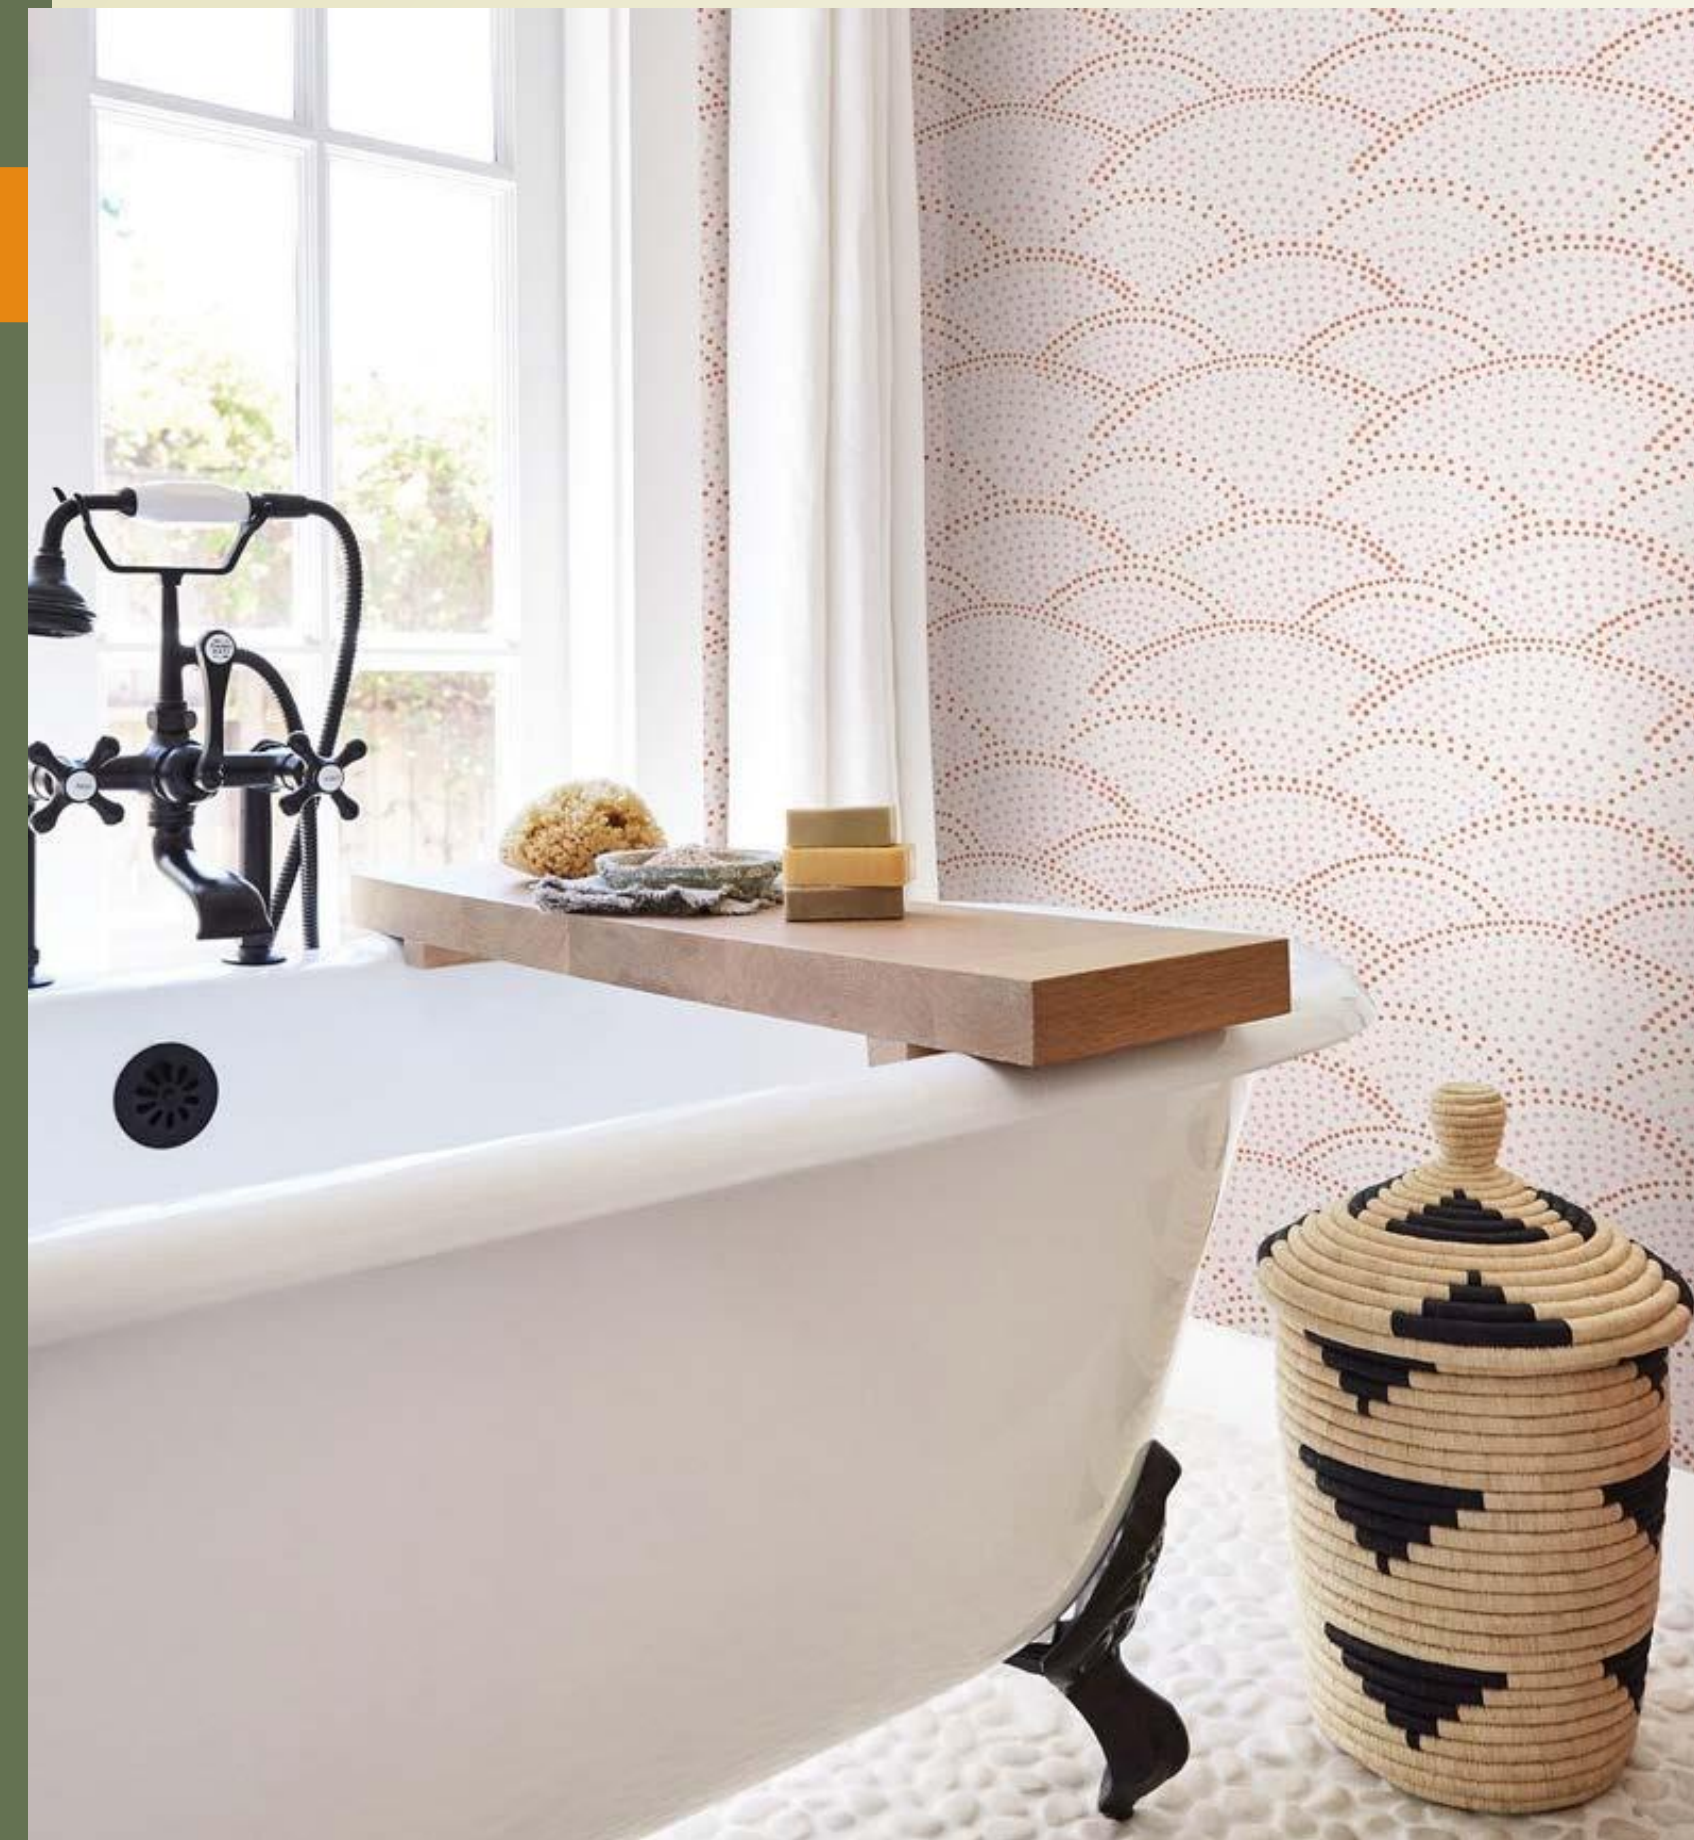

W135X603F75

Bubbly | W135X601F75

Pour some champagne magic on to your walls and create a delightful atmosphere. Airy and fun, this pattern catches the morning light and fills your home with positive energy.