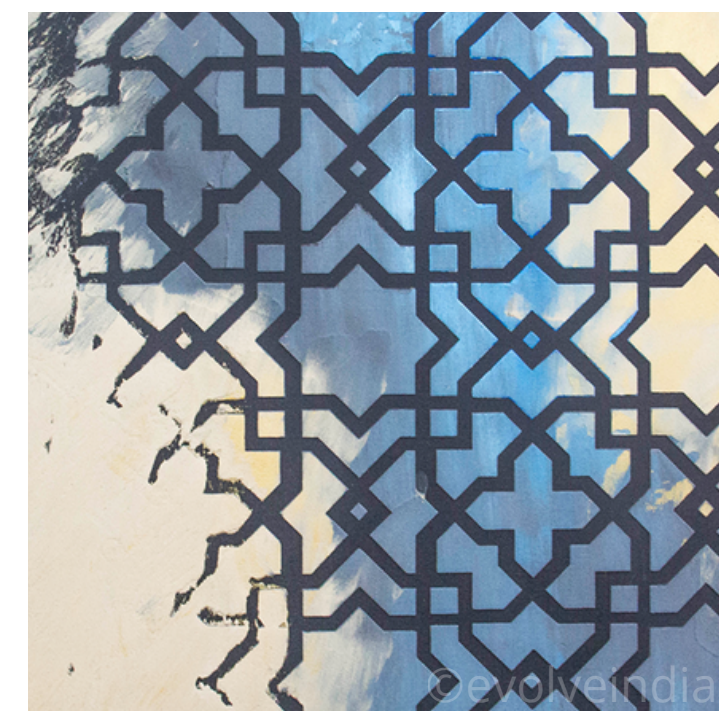

ROYAL REMNANTS_____

This wall art is an amalgamation of vibrant colours and heritage patterns that effortlessly adds a meaningful touch of zest and warmth to any space.