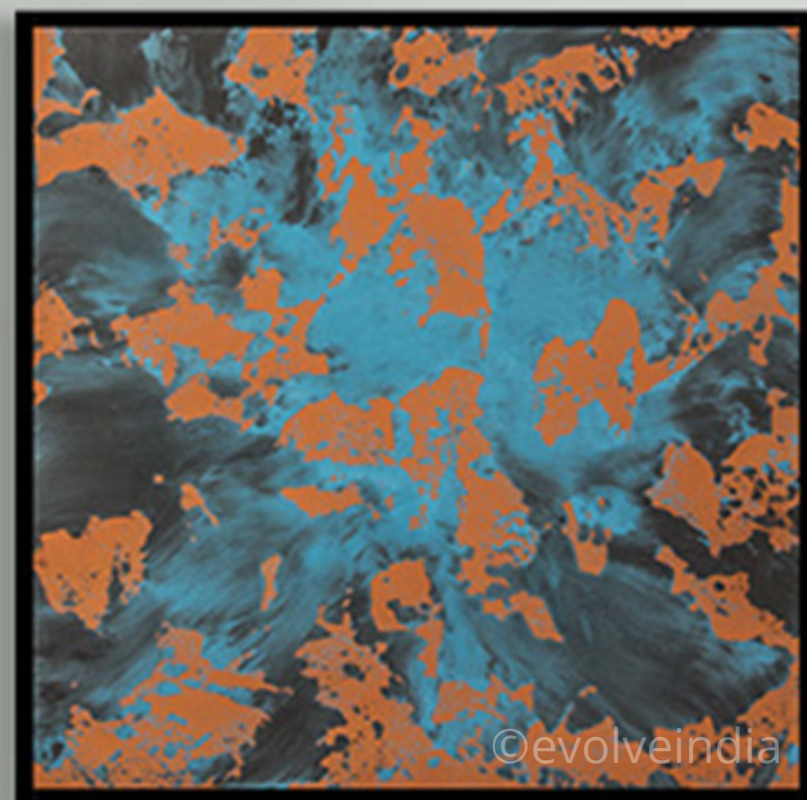

ENCIRCLE

Depicting an out-of-the-box representation of the workings of nature and of life, this wall art piece is an ideal buy for industrial and rustic interiors.

ROYAL IMPRINTS _____

Reminiscent of a golden historical era, this 'Jaali' motif is an ode to people who appreciate intricate geometric designs.

OCEANIC

With a high resemblance to the unknown and unexplored deep blue sea and the coral beauty that lay underneath, this piece is a great choice to add a pop of colour to your monotone spaces.

BLOOM

This wall art piece is ideal for those who are looking to illuminate their homes with a grand and bold artistic statement combined with the grace of flora.