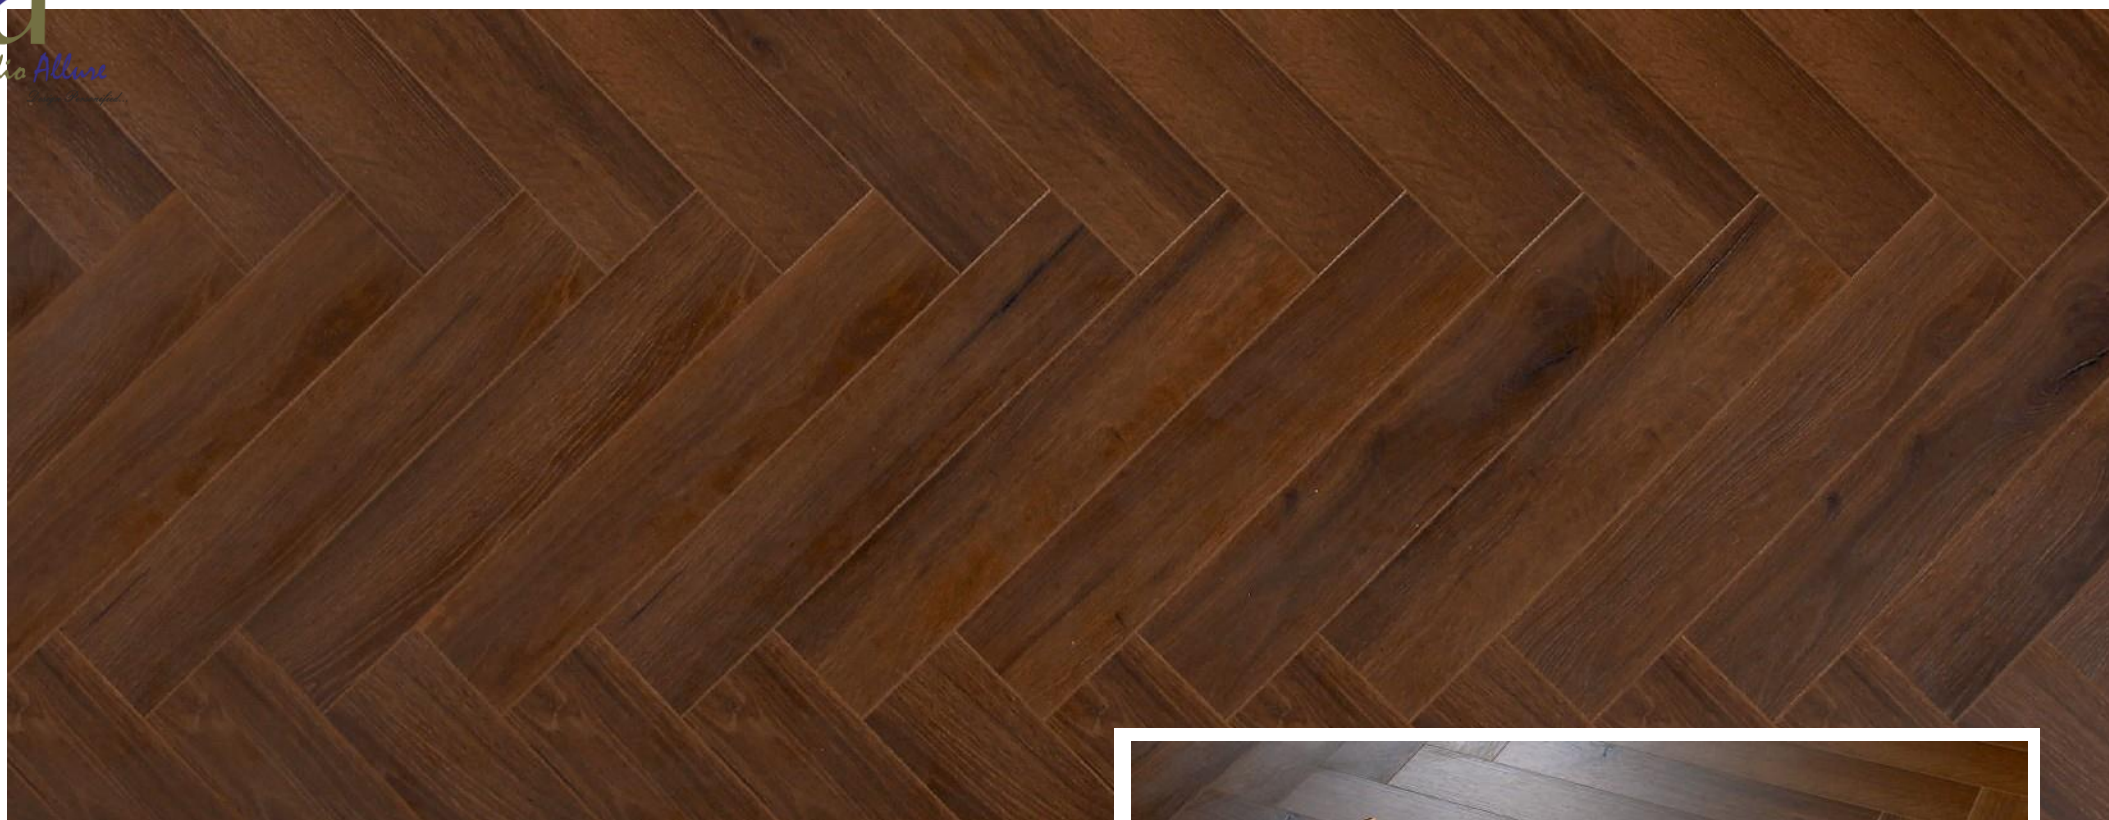

LAMINATE  
FLOORING

REAL WOOD  
MATT  
SURFACE

12MM  
AC5

# Herringbone<sub>2.0</sub>

**#31**  
**Sun Bleached Oak**

**12mm | AC5**  
Real Wood Matt Surface