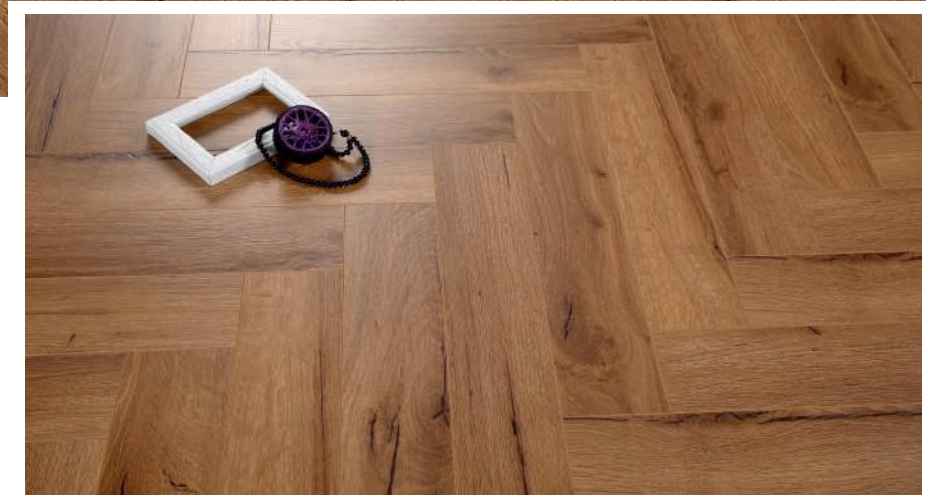

#37
Traditional Oak

12mm | AC5
Real Wood Matt Surface