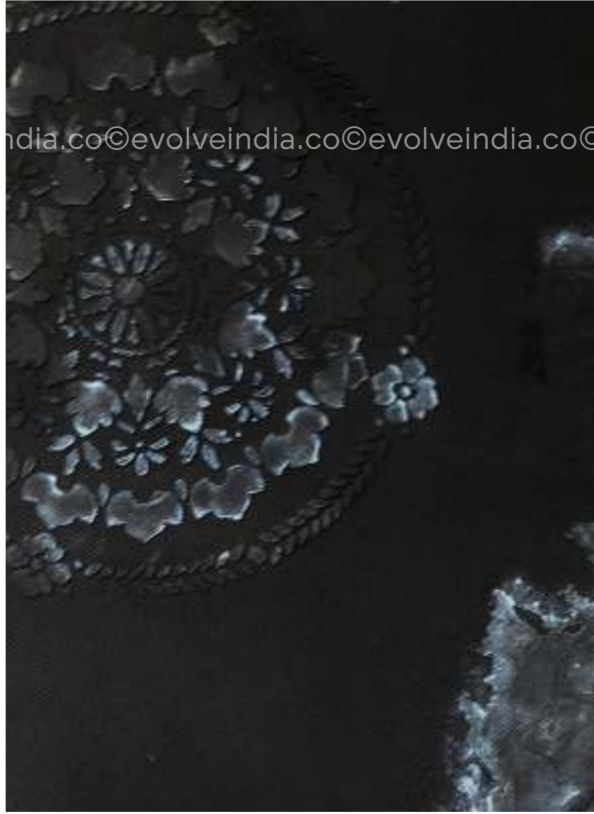

# Montage Classic

Meadow Classic

Bolt Supreme

Arcadia Blue Duo

Relic Supreme

Orchestra Luxe

Galaxy Blue Duo

Relic Luxe