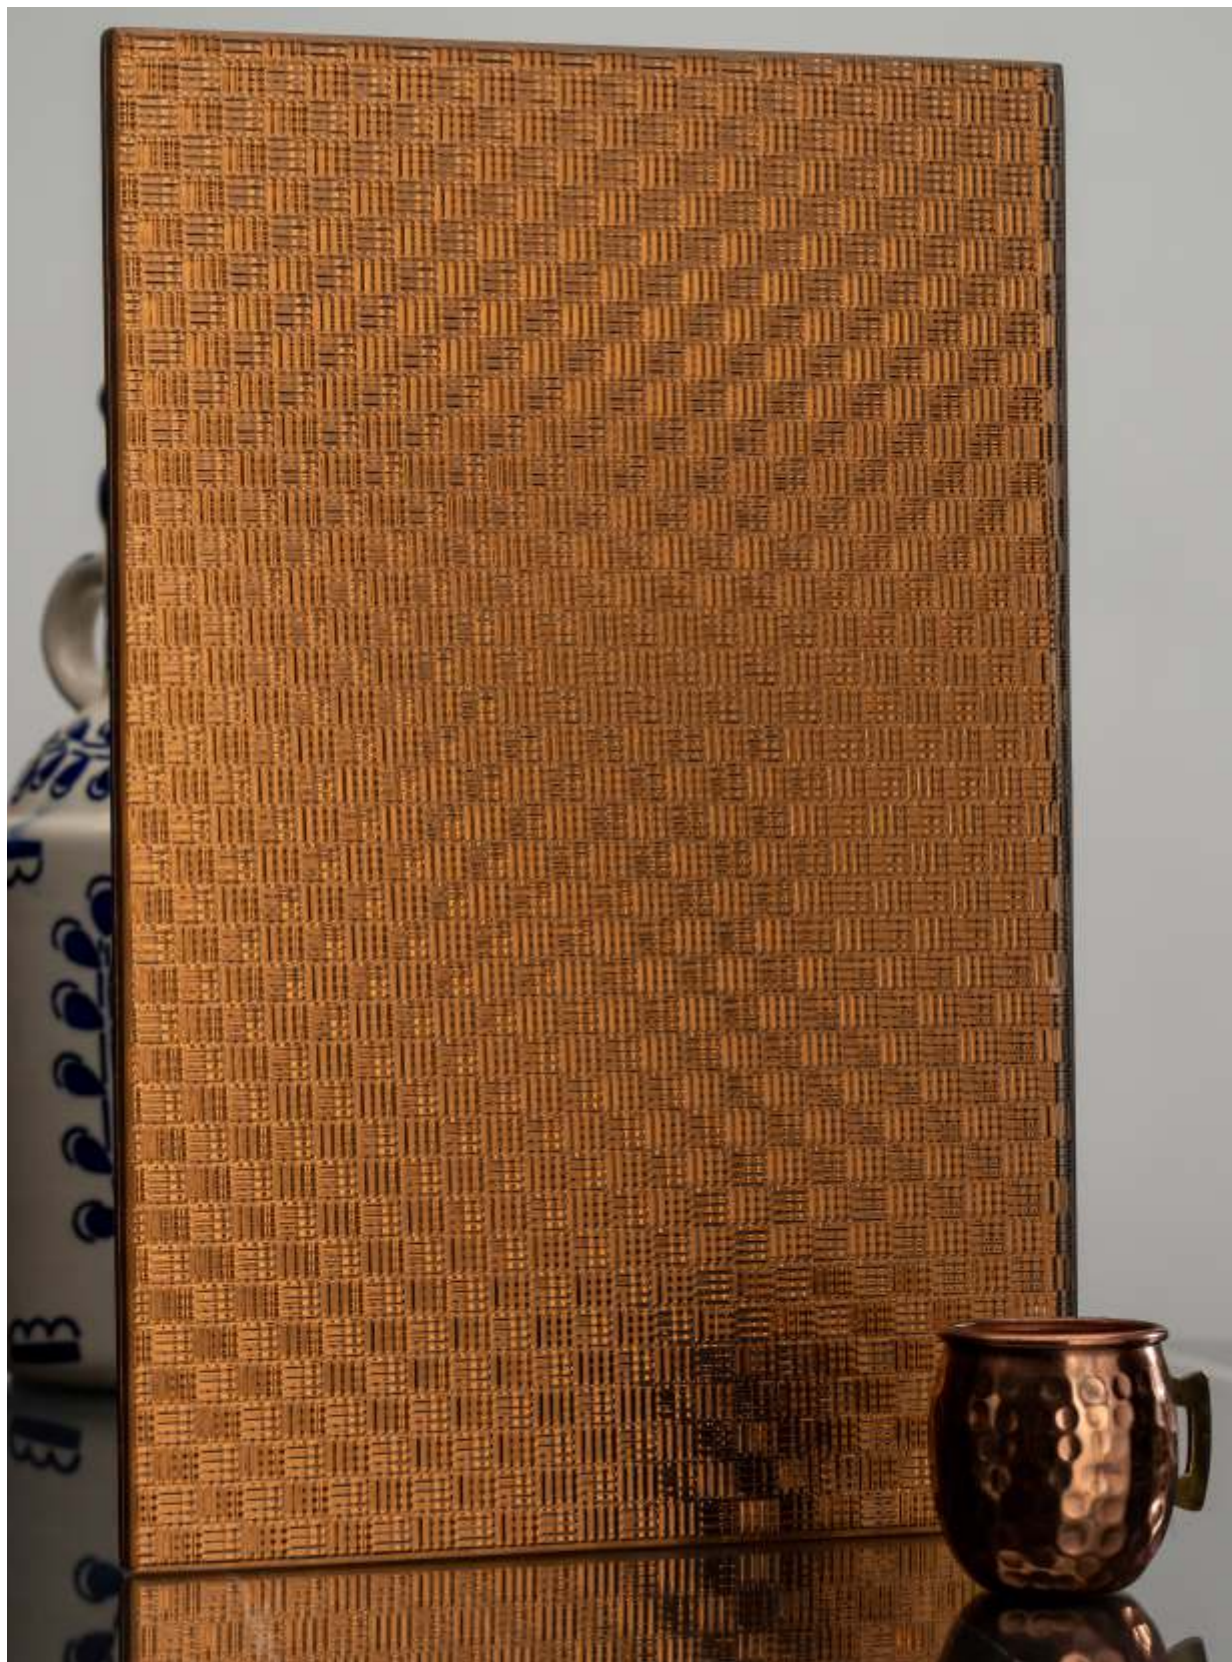

Article Code : Dazzel_Copper Mirror-15
Standard Size (WxH) : 1200mmx2400mm
Standard Thickness : 10mm Laminated

* Please note:

- This is a creative photograph. Actual product may vary.
- Color may vary from one lot to another. Please ask for fresh sample before placing the order.