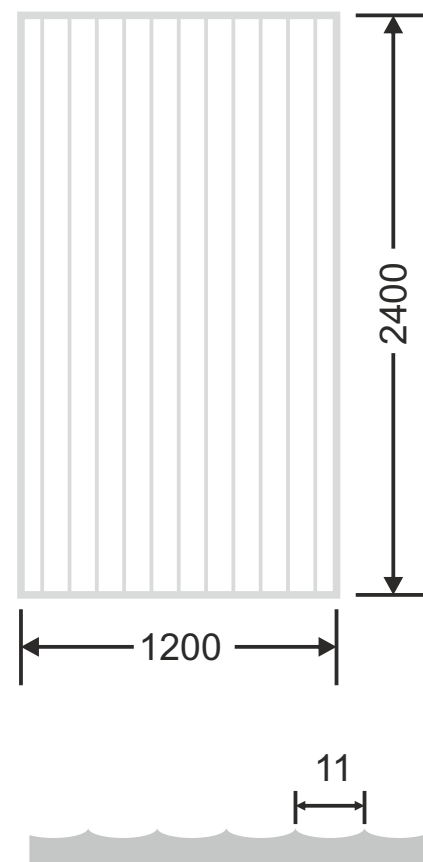

Article Code : Copper Mirror-46
Standard Size (WxH) : 1830mmx2440mm
Standard Thickness : 4mm
Finishes Available : Gloss, Matte

* Please note:

- This is a creative photograph. Actual product may vary.
- Color may vary from one lot to another. Please ask for fresh sample before placing the order.

Article Code : Extra Clear Mirror-46
Standard Size (WxH) : 1830mmx2440mm
Standard Thickness : 4mm
Finishes Available : Gloss, Matte

* Please note:

- This is a creative photograph. Actual product may vary.
- Color may vary from one lot to another. Please ask for fresh sample before placing the order.

Flute Orientation

Article Code : Reeded_Golden Mirror-15
Standard Size (WxH) : 1200mmx2400mm
Standard Thickness : 10mm Laminated

* Please note:

- This is a creative photograph. Actual product may vary.
- Color may vary from one lot to another. Please ask for fresh sample before placing the order.

Flute Orientation

Article Code : Reeded_Copper Mirror-15
Standard Size (WxH) : 1200mmx2400mm
Standard Thickness : 10mm Laminated

* Please note:
• This is a creative photograph. Actual product may vary.
• Color may vary from one lot to another. Please ask for fresh sample before placing the order.