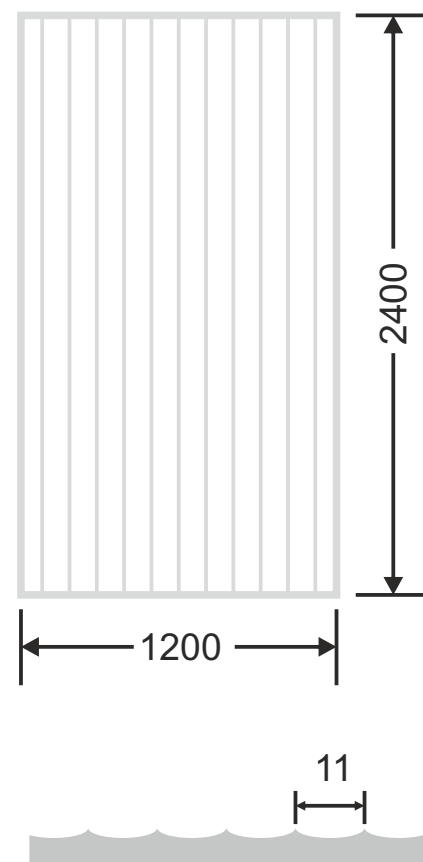

Flute Orientation