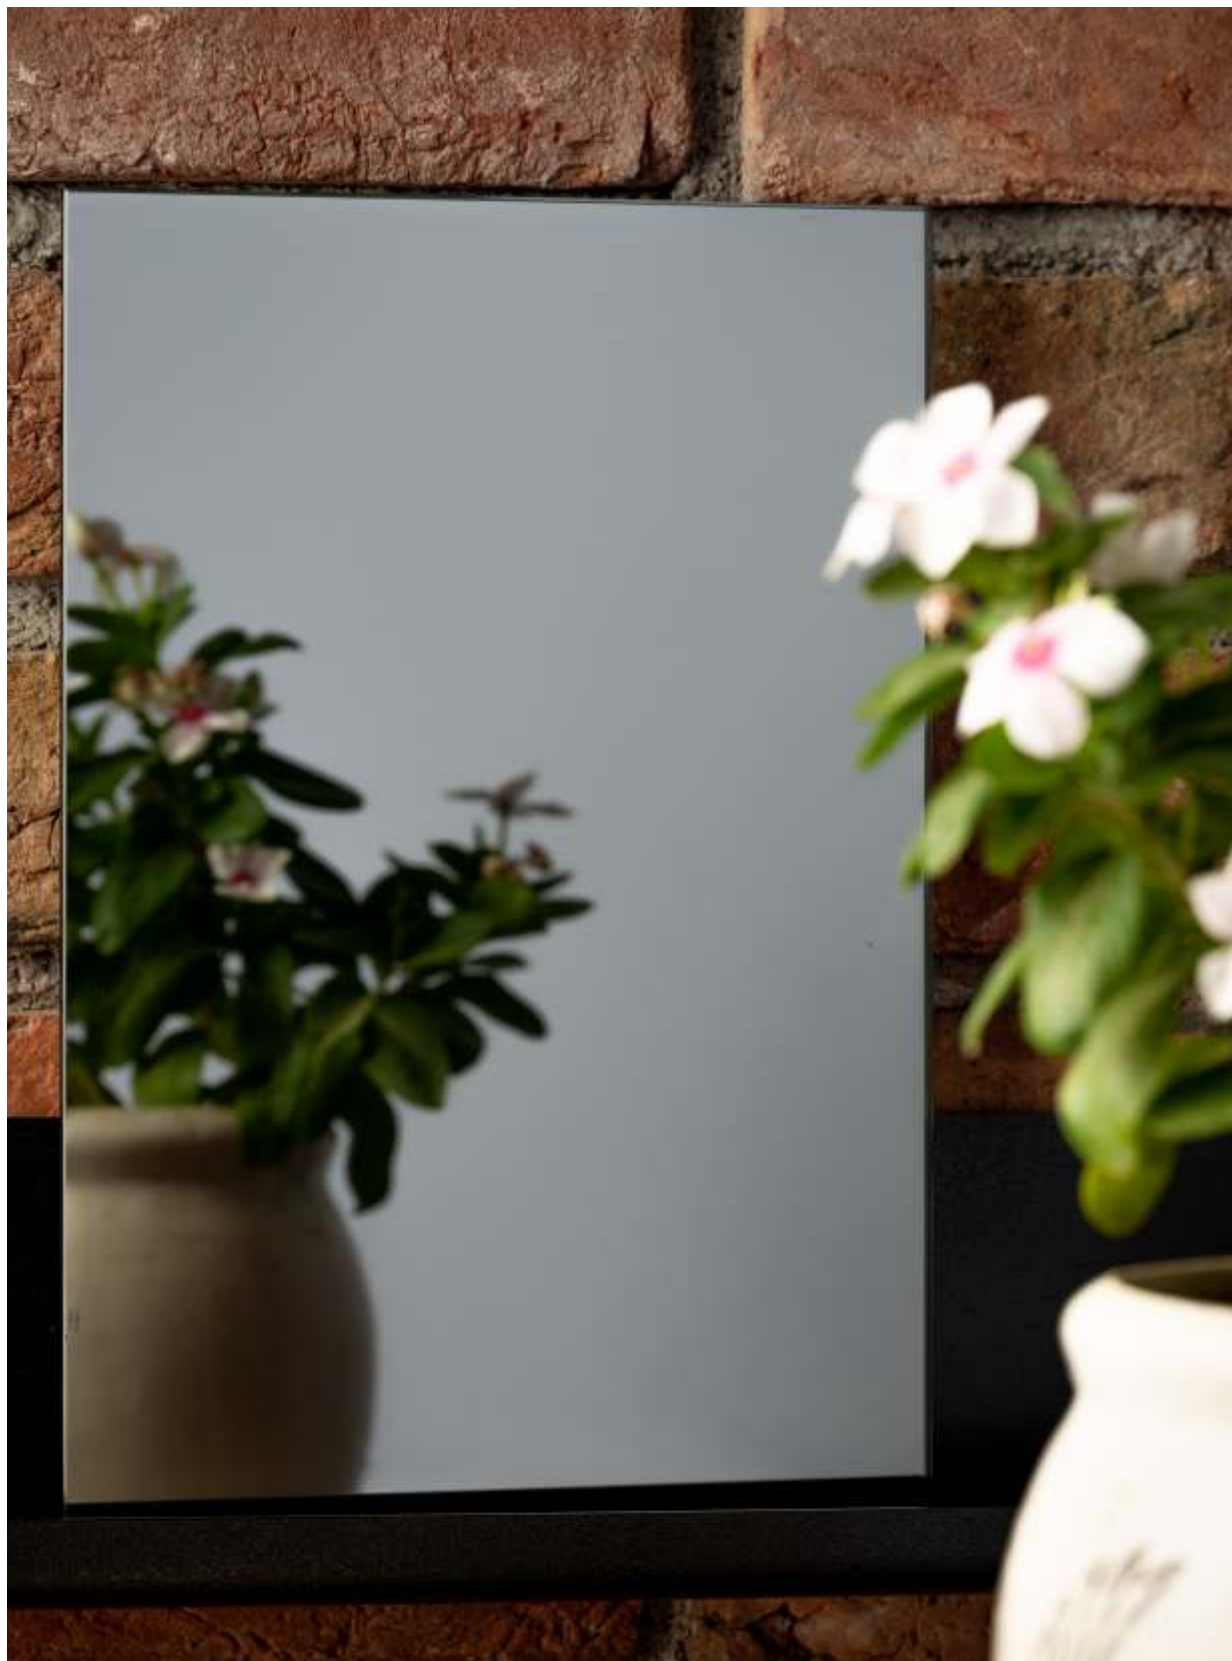

Article Code : Copper Mirror-46
Standard Size (WxH) : 1830mmx2440mm
Standard Thickness : 4mm
Finishes Available : Gloss, Matte

* Please note:

- This is a creative photograph. Actual product may vary.
- Color may vary from one lot to another. Please ask for fresh sample before placing the order.