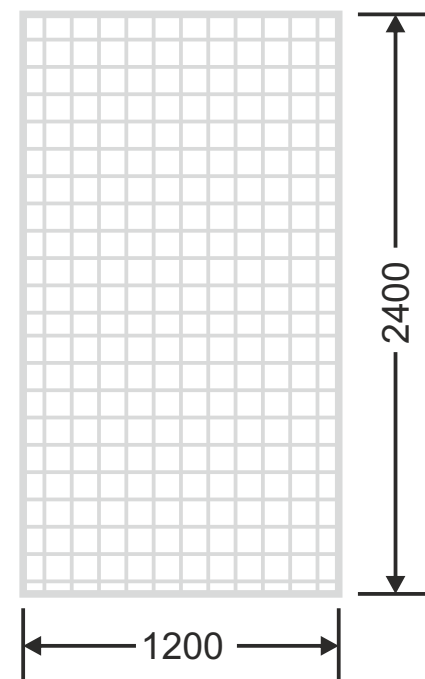

Flute Orientation