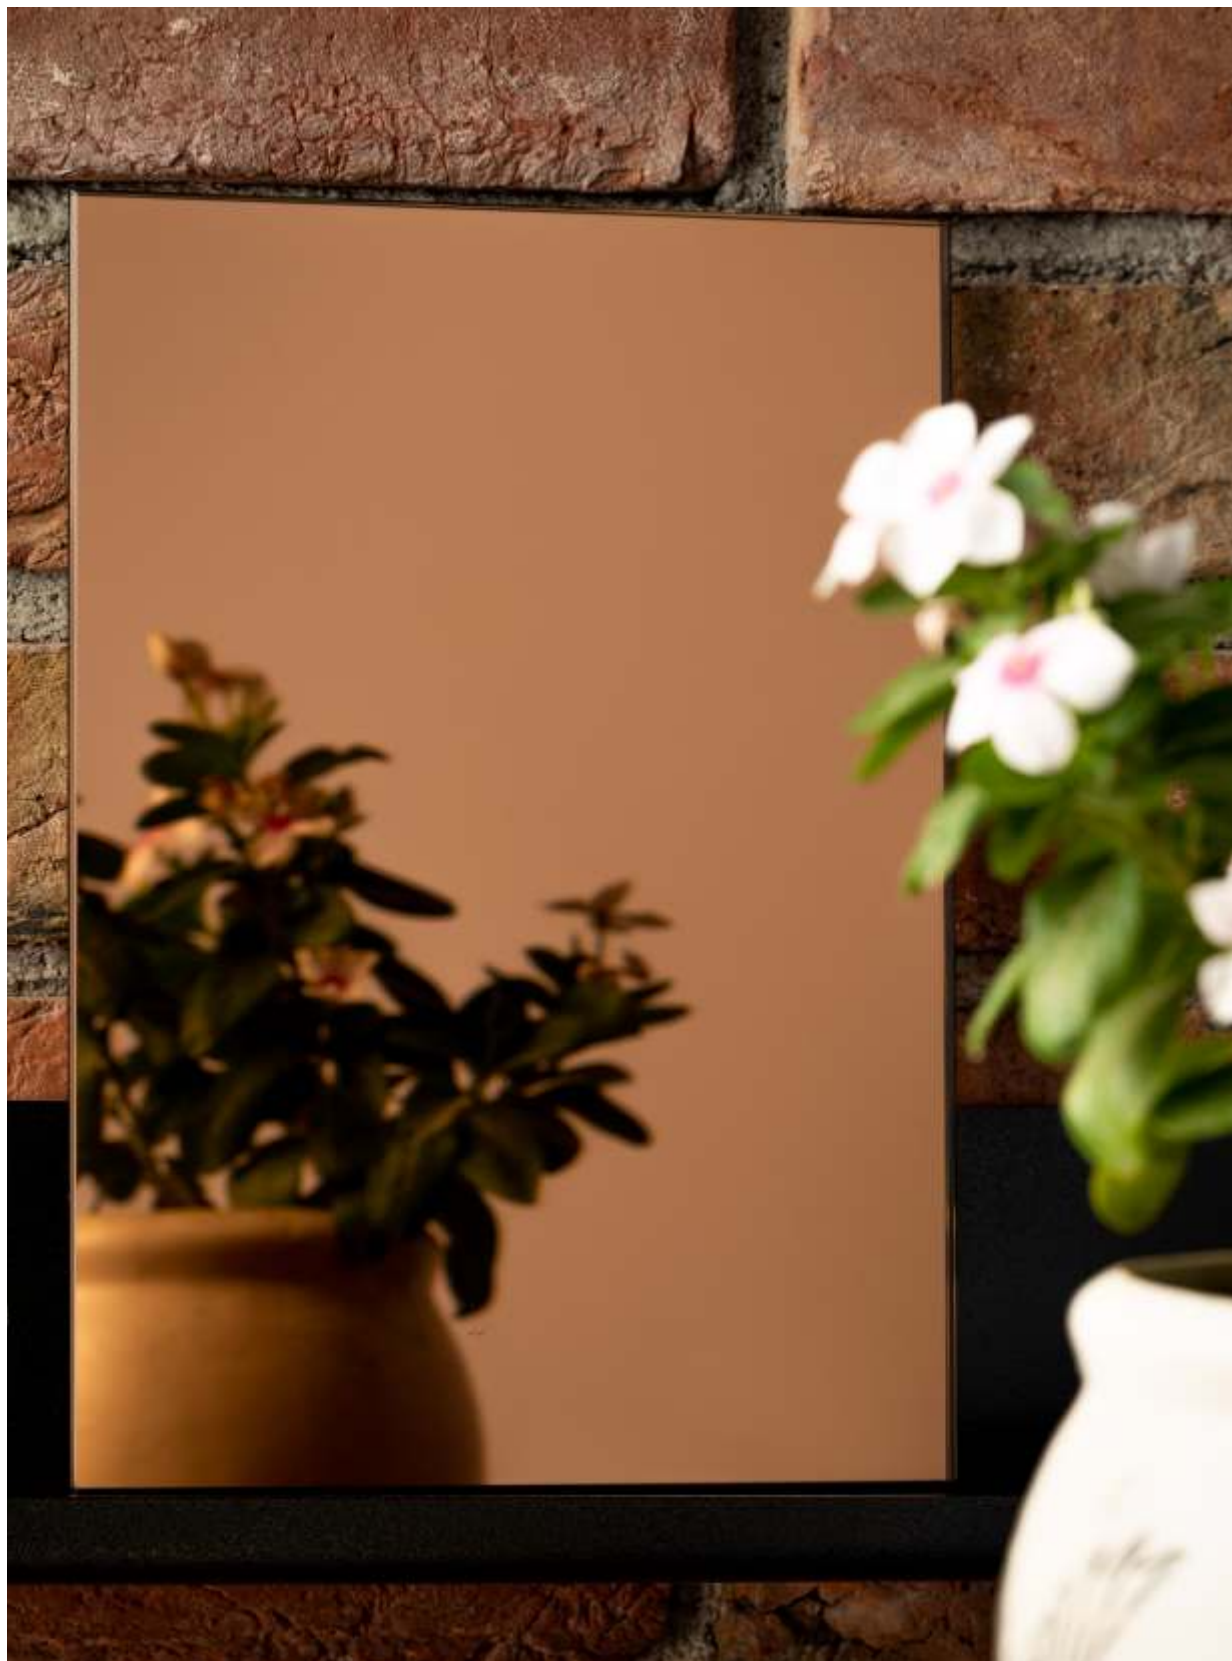

Article Code : Copper Mirror-46
Standard Size (WxH) : 1830mmx2440mm
Standard Thickness : 4mm
Finishes Available : Gloss, Matte

* Please note:

- This is a creative photograph. Actual product may vary.
- Color may vary from one lot to another. Please ask for fresh sample before placing the order.