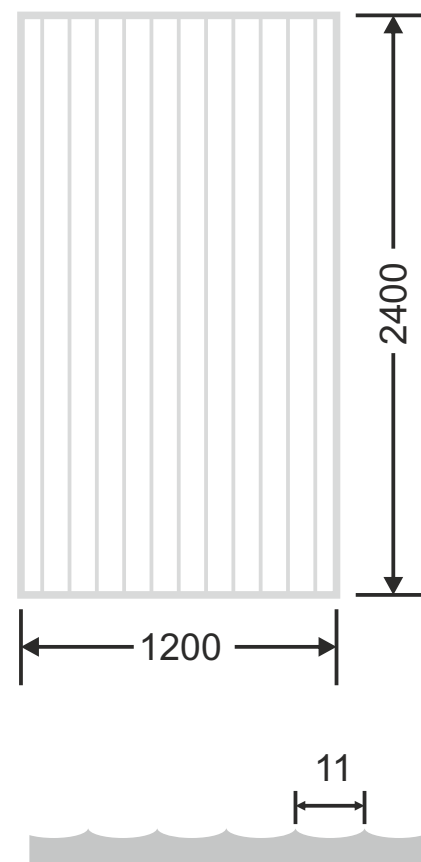

Flute Orientation