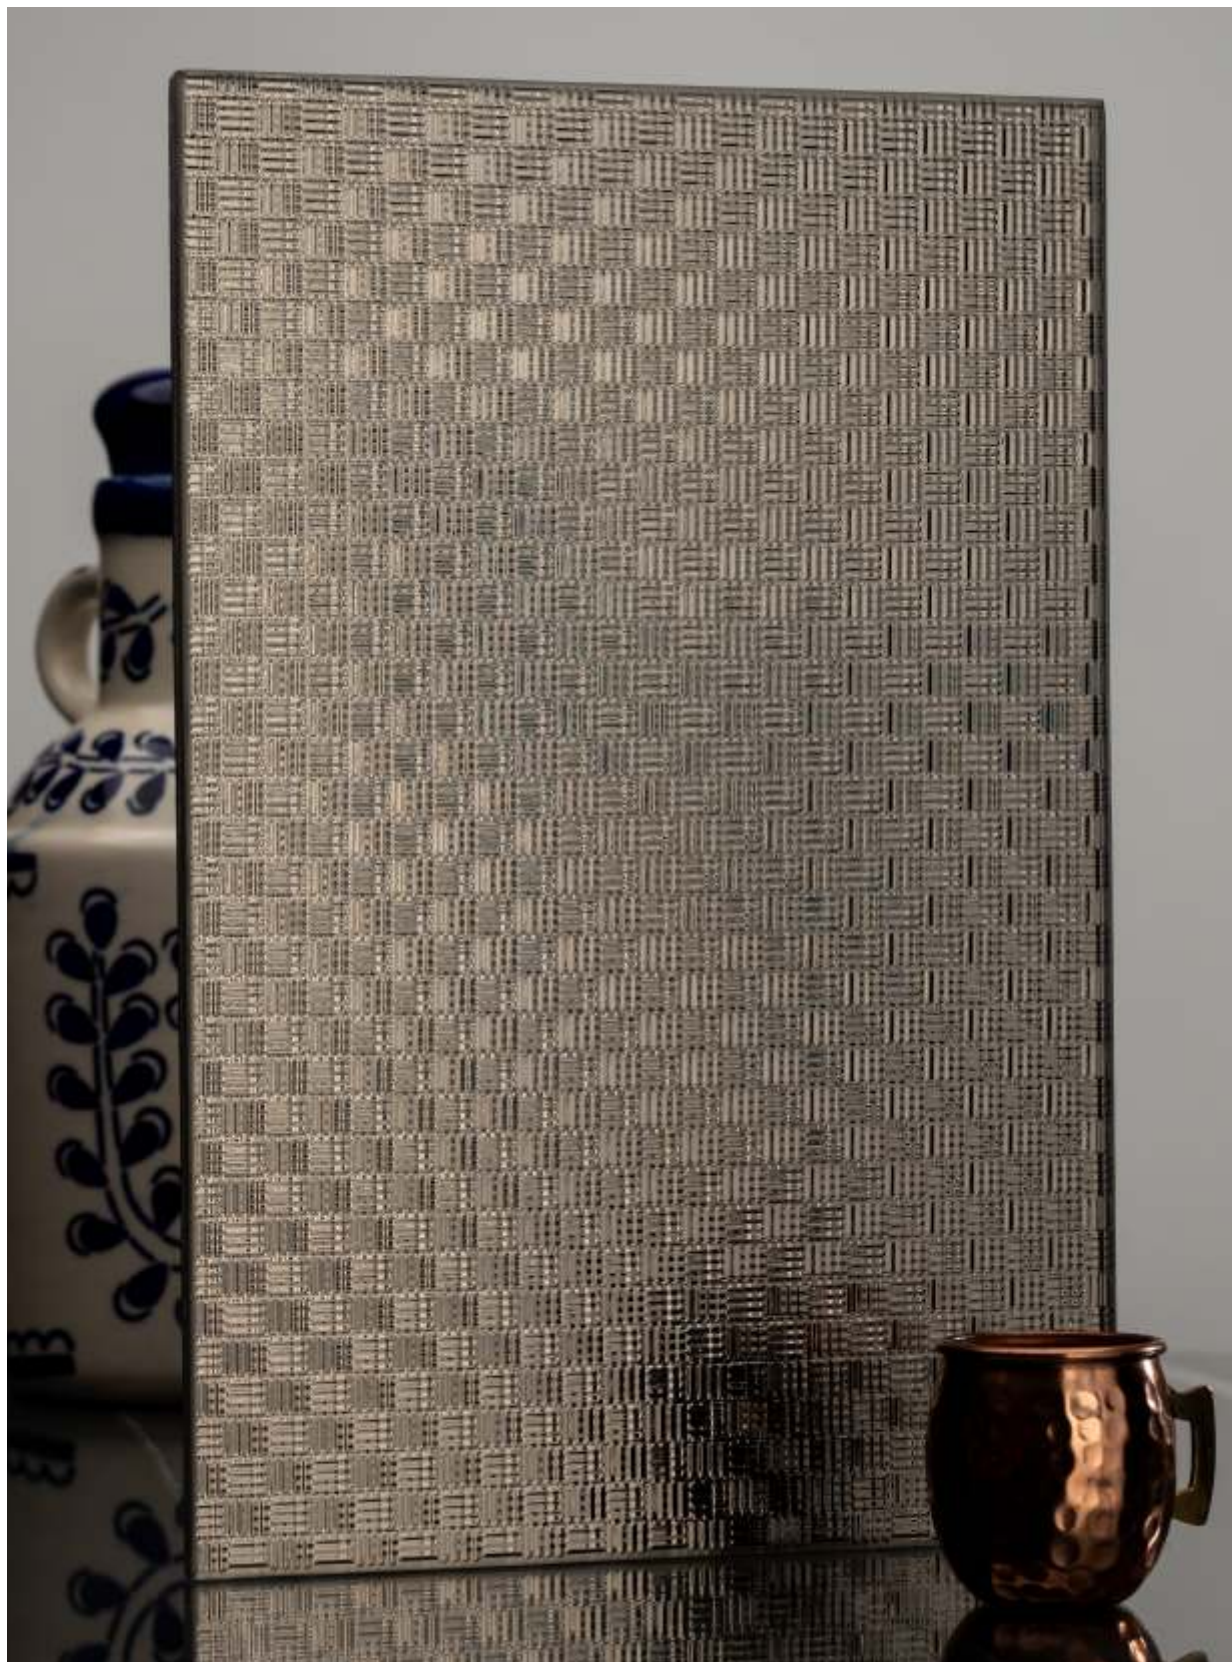

Article Code : Dazzel_Grey Mirror-15
Standard Size (WxH) : 1200mmx2400mm
Standard Thickness : 10mm Laminated

* Please note:

- This is a creative photograph. Actual product may vary.
- Color may vary from one lot to another. Please ask for fresh sample before placing the order.