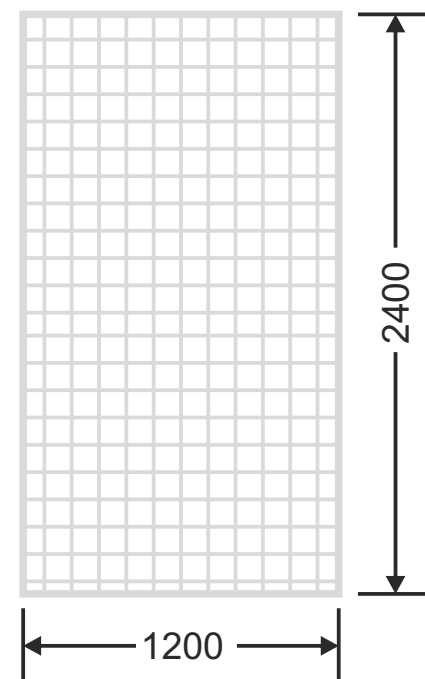

Flute Orientation

Article Code : Dazzel_Brown Mirror-15
Standard Size (WxH) : 1200mmx2400mm
Standard Thickness : 10mm Laminated

* Please note:

- This is a creative photograph. Actual product may vary.
- Color may vary from one lot to another. Please ask for fresh sample before placing the order.