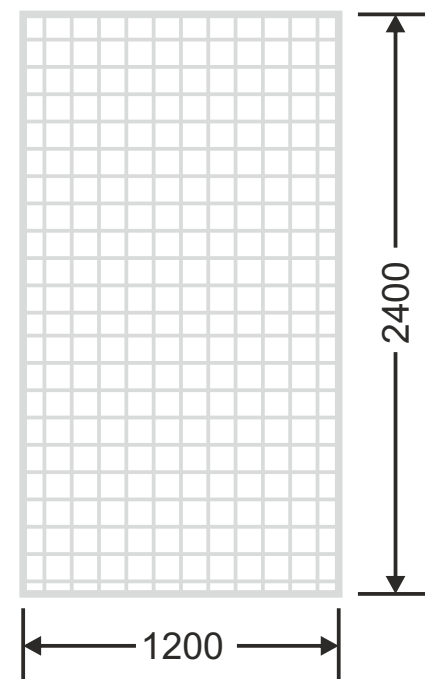

Article Code : Copper Mirror-46
Standard Size (WxH) : 1830mmx2440mm
Standard Thickness : 4mm
Finishes Available : Gloss, Matte

* Please note:

- This is a creative photograph. Actual product may vary.
- Color may vary from one lot to another. Please ask for fresh sample before placing the order.

Flute Orientation

Article Code : Reeded_Copper Mirror-15
Standard Size (WxH) : 1200mmx2400mm
Standard Thickness : 10mm Laminated

* Please note:
• This is a creative photograph. Actual product may vary.
• Color may vary from one lot to another. Please ask for fresh sample before placing the order.

Flute Orientation

Article Code : Reeded_Grey Mirror-15
Standard Size (WxH) : 1200mmx2400mm
Standard Thickness : 10mm Laminated

* Please note:

- This is a creative photograph. Actual product may vary.
- Color may vary from one lot to another. Please ask for fresh sample before placing the order.

Flute Orientation

Article Code : Dazzel_Copper Mirror-15
Standard Size (WxH) : 1200mmx2400mm
Standard Thickness : 10mm Laminated

* Please note:

- This is a creative photograph. Actual product may vary.
- Color may vary from one lot to another. Please ask for fresh sample before placing the order.