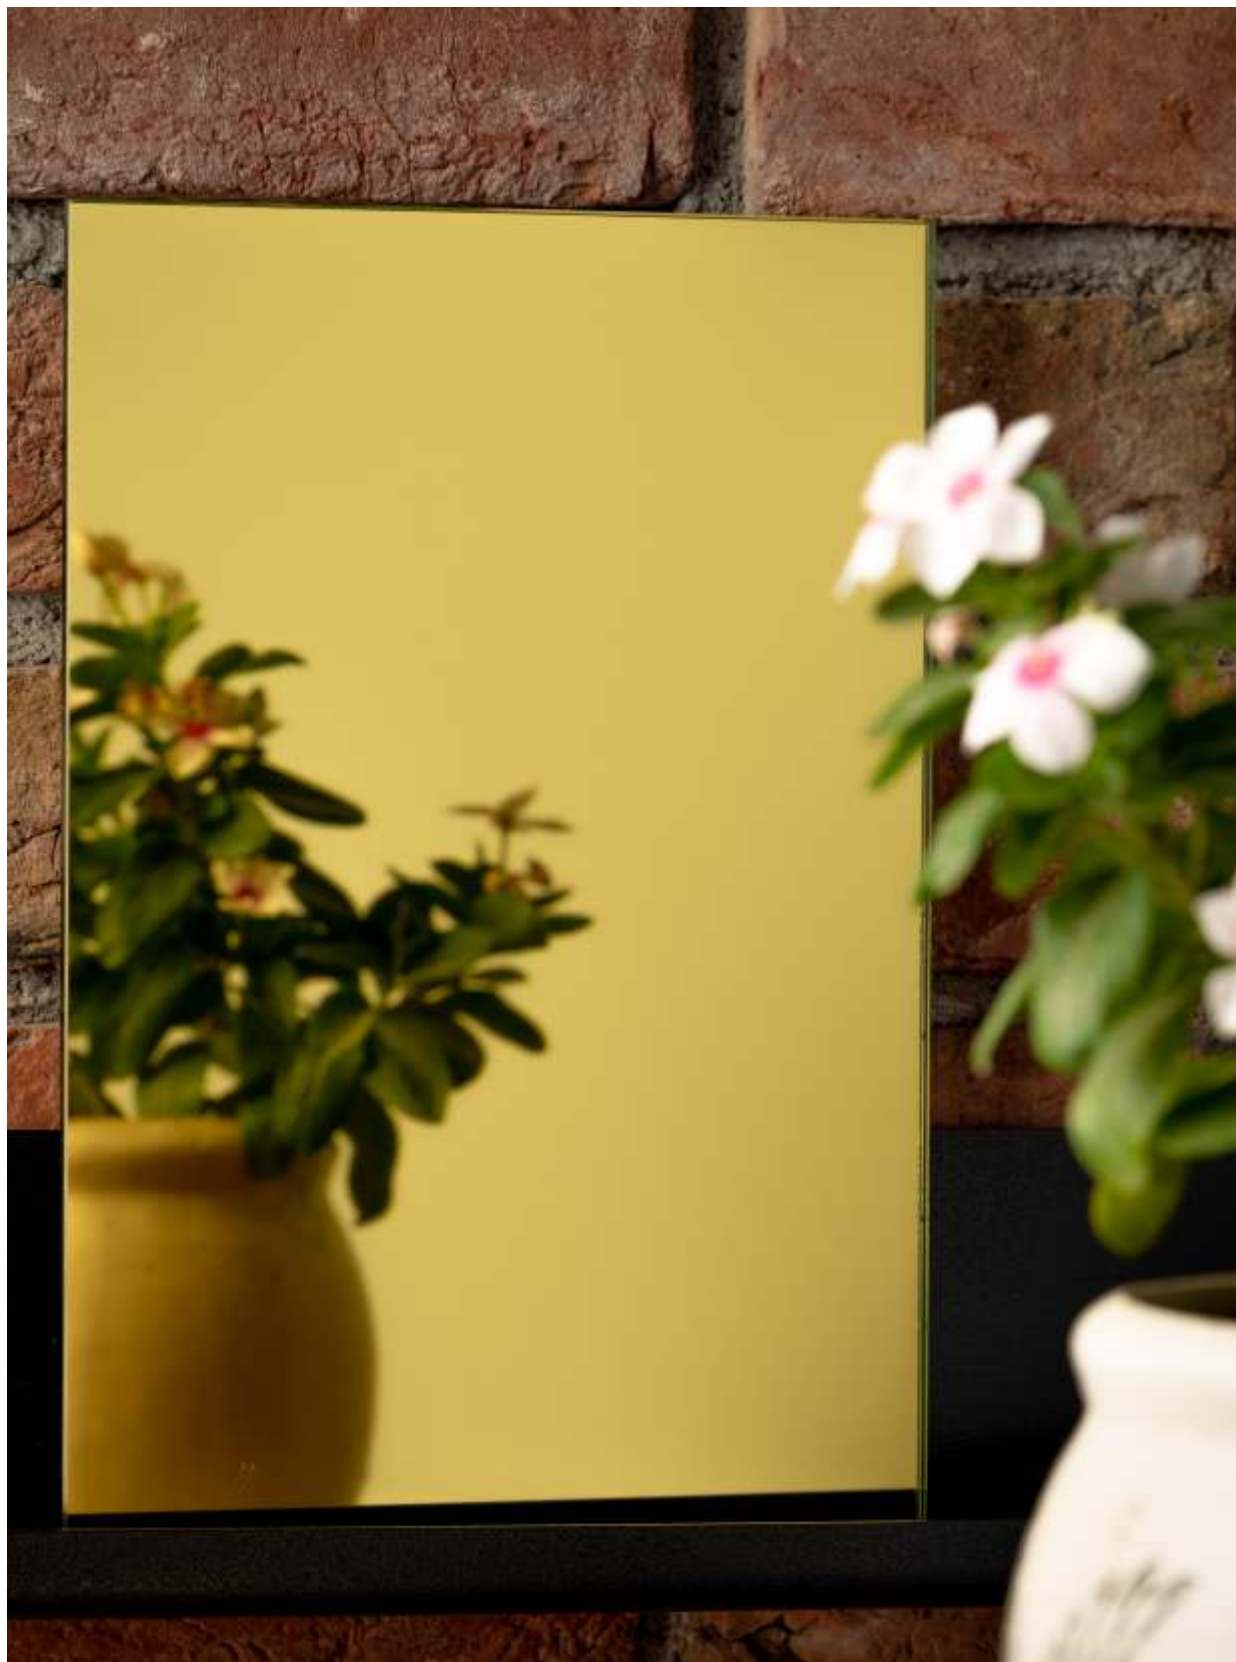

Article Code : Golden Mirror-46
Standard Size (WxH) : 1830mmx2440mm
Standard Thickness : 4mm
Finishes Available : Gloss, Matte

* Please note:

- This is a creative photograph. Actual product may vary.
- Color may vary from one lot to another. Please ask for fresh sample before placing the order.