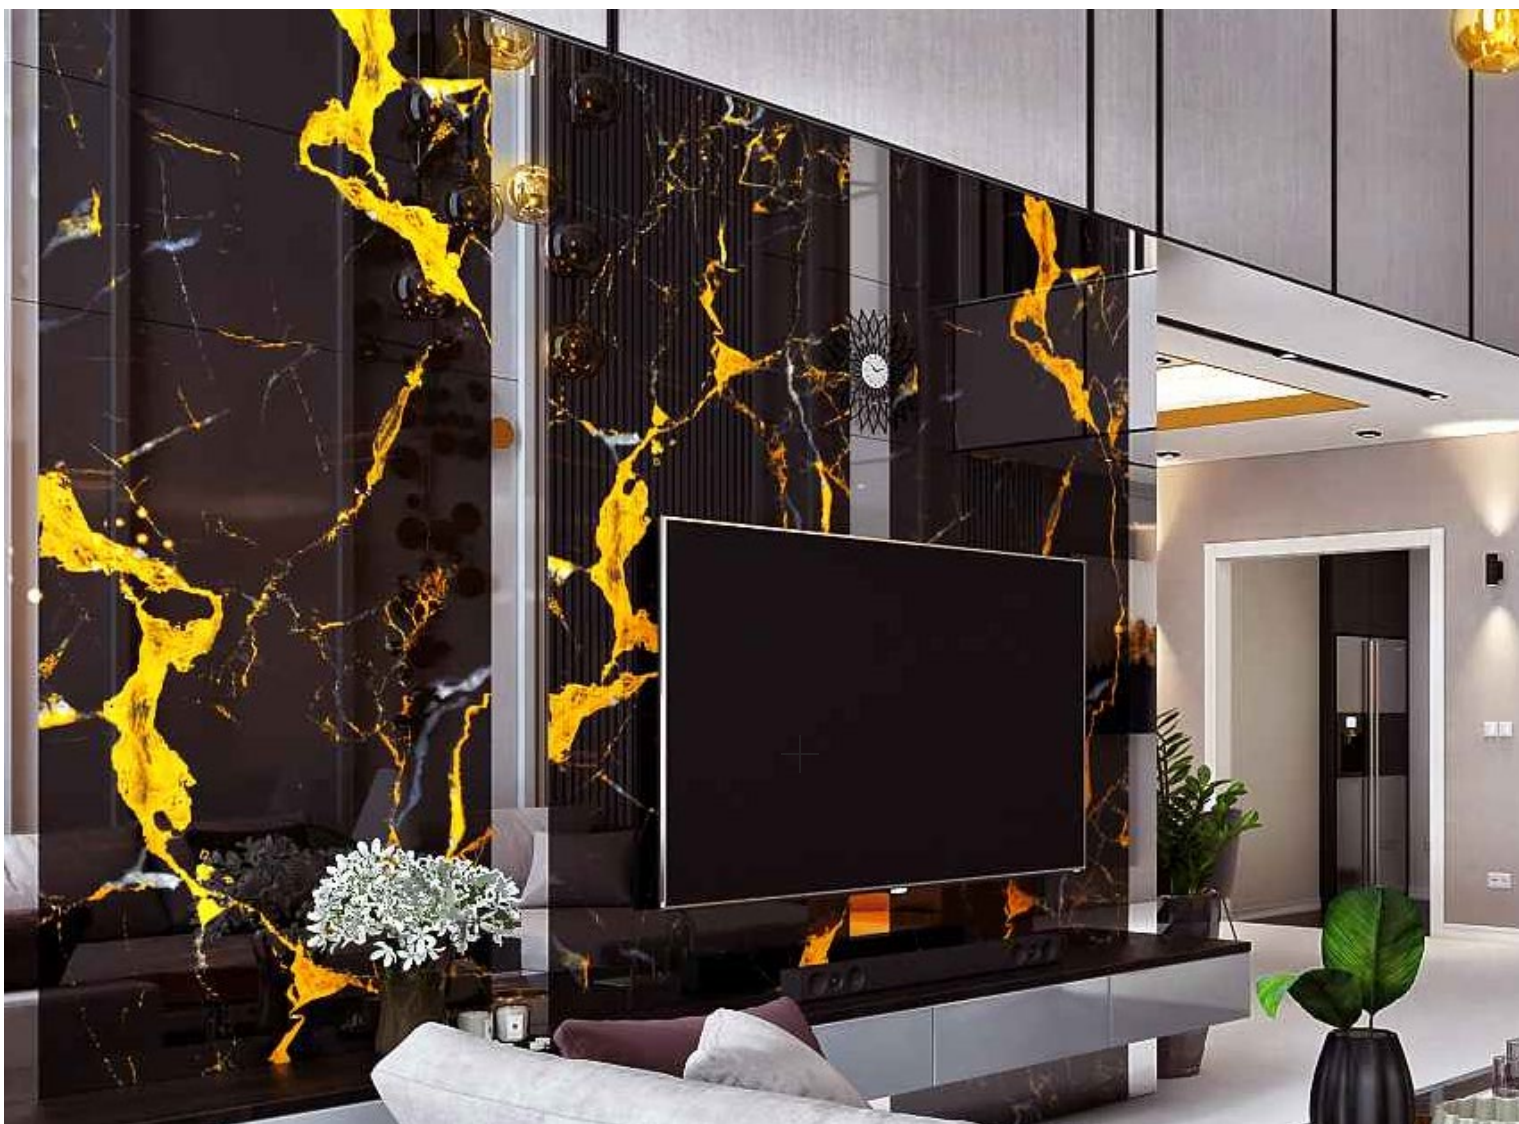

The beauty of Metallic Marble, the durability of Glass

MARMO GLASS COLLECTION BY JB GLASS