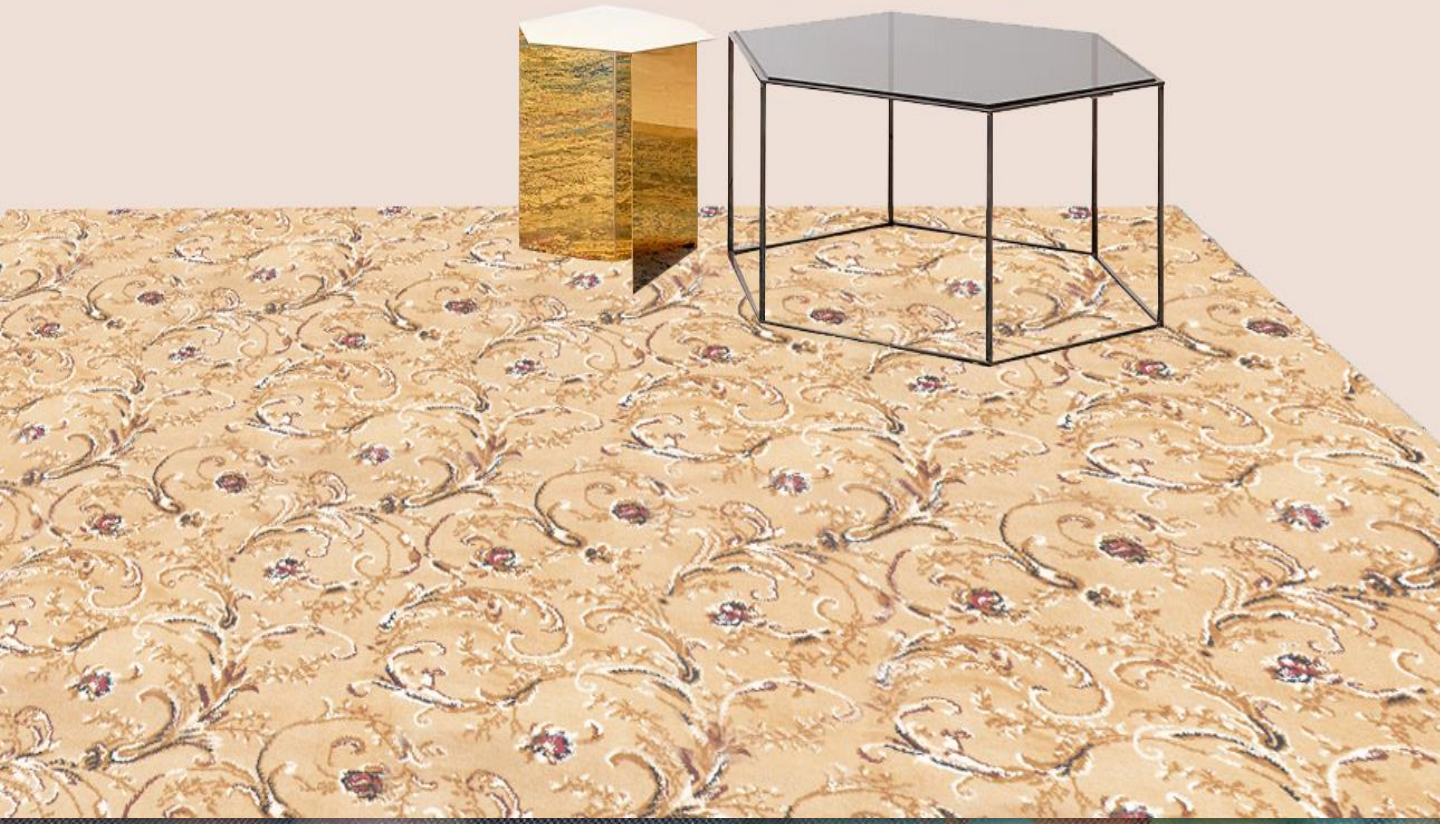

Hego

FLORENCE

Premium Carpet Range

Hego

The wealth of botanical drawings is timeless, from dreamy cottage garden scenes to striking statement flower heads. Florence collection by HEGO truly recreates all the beauty of the outdoors in a masterpiece. Hego has also translated the drawings of diamond stunning and elegant carpets for the home. Resulting in three enchanting broadloom designs in our classic Florence collection.

FL - 9001 - GOLD

*Hego*

FL - 9002 - MAROON

*Hego*

FL - 9003 - GREY

*Hego*

# FLORAL

START A ROOM'S  
PRETTY MOOD  
FROM THE FLOOR  
UP WITH A FLORAL  
CARPET.

"Beautifully drawn,  
these  
delightful botanical  
designs  
have been created  
to make your space  
luxurious to an  
utmost level"

Backing Yarns - Polyester / Cotton Yarns

Secondary Backing - Action Back

Standard Roll Size - 4 Mtr. X 25 Mtr

Weft Yarns - Jute.

Area of Use - Hospitality: Commercial : Residential : Home Theater : Auditorium