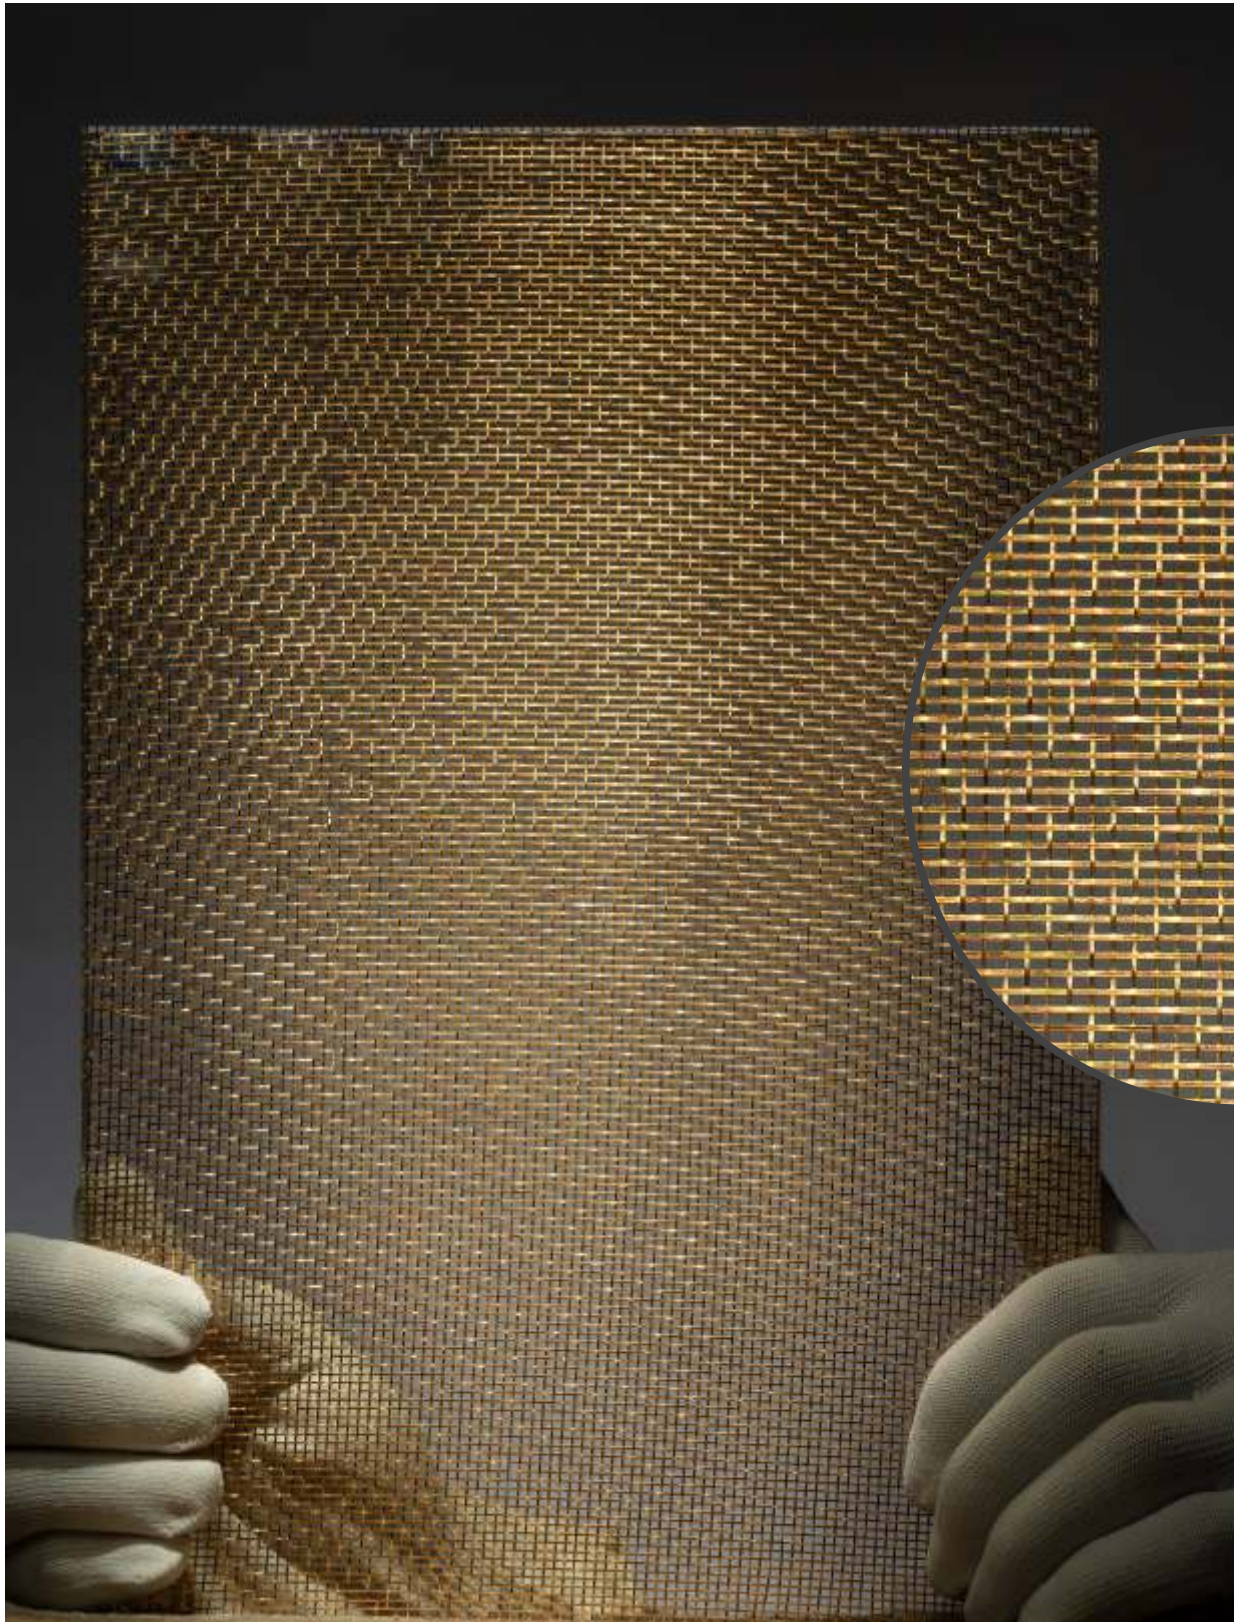

Article Code : WM 202 Largo-35
Standard Size (WxH) : 1200mmx3000mm
Standard Thickness : 9mm Laminated (Toughened / HS)

- * This is a creative photograph. Actual product may vary.
- * Edges should not be exposed
- * Color may vary lot to lot. please ask for fresh sample before placing order.

Article Code : WM 203 Threads-35
Standard Size (WxH) : 1200mmx3000mm
Standard Thickness : 9mm Laminated (Toughened / HS)

- * This is a creative photograph. Actual product may vary.
- * Edges should not be exposed
- * Color may vary lot to lot. please ask for fresh sample before placing order.

Article Code : WM 205 Verona-35
Standard Size (WxH) : 1200mmx3000mm
Standard Thickness : 9mm Laminated (Toughened / HS)

- * This is a creative photograph. Actual product may vary.
- * Edges should not be exposed
- * Color may vary lot to lot. please ask for fresh sample before placing order.