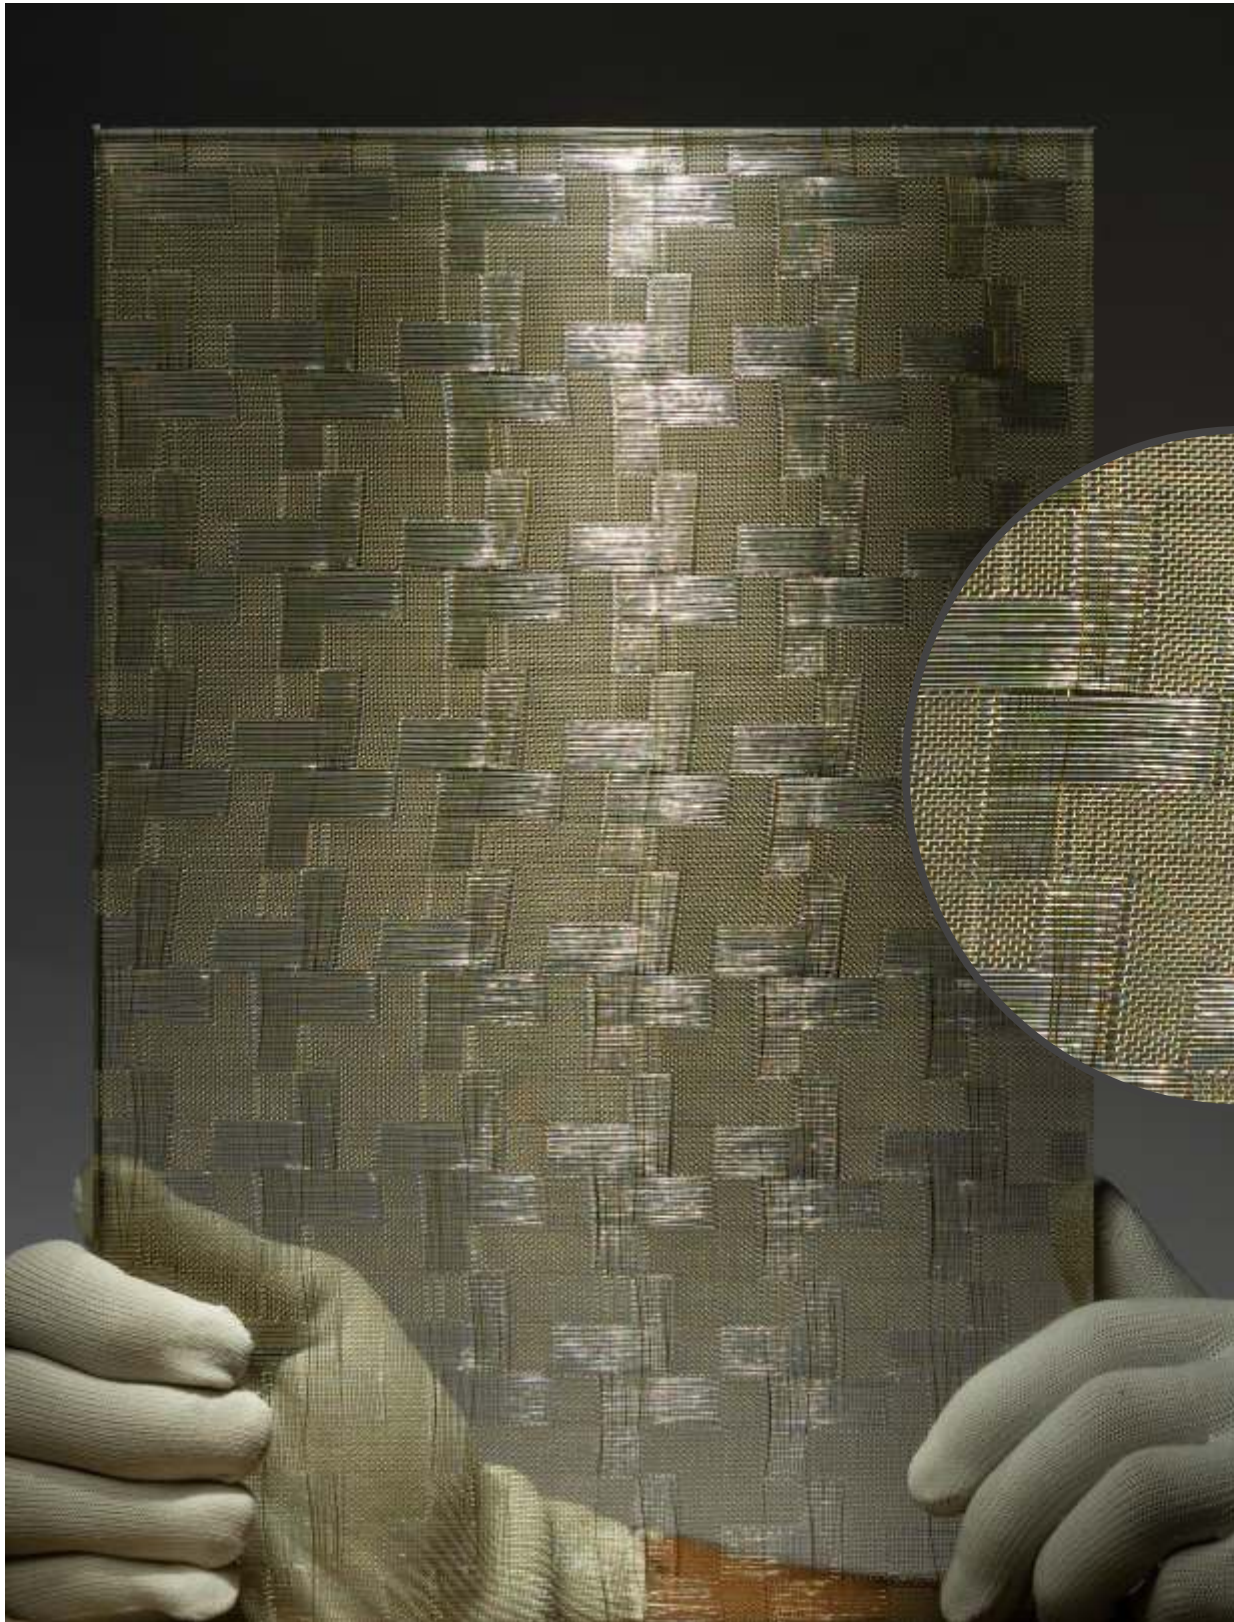

Article Code : WM 201 Aster-35
Standard Size (WxH) : 1200mmx3000mm
Standard Thickness : 9mm Laminated (Toughened / HS)

- * This is a creative photograph. Actual product may vary.
- * Edges should not be exposed
- * Color may vary lot to lot. please ask for fresh sample before placing order.

Article Code : WM 202 Largo-35
Standard Size (WxH) : 1200mmx3000mm
Standard Thickness : 9mm Laminated (Toughened / HS)

- * This is a creative photograph. Actual product may vary.
- * Edges should not be exposed
- * Color may vary lot to lot. please ask for fresh sample before placing order.

Article Code : WM 203 Threads-35
Standard Size (WxH) : 1200mmx3000mm
Standard Thickness : 9mm Laminated (Toughened / HS)

- * This is a creative photograph. Actual product may vary.
- * Edges should not be exposed
- * Color may vary lot to lot. please ask for fresh sample before placing order.

Article Code : WM 205 Verona-35
Standard Size (WxH) : 1200mmx3000mm
Standard Thickness : 9mm Laminated (Toughened / HS)

- * This is a creative photograph. Actual product may vary.
- * Edges should not be exposed
- * Color may vary lot to lot. please ask for fresh sample before placing order.