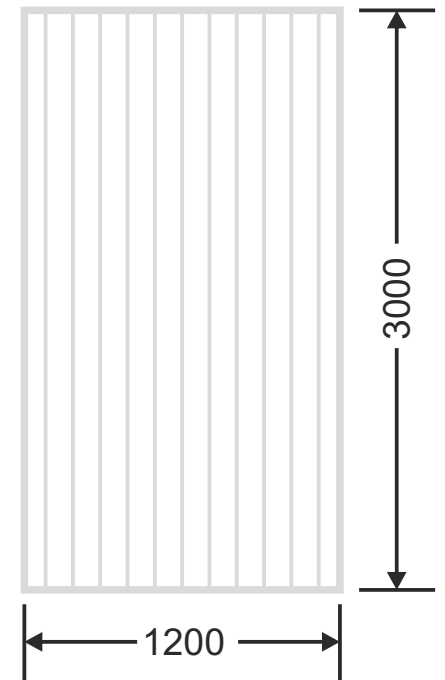

Fabric Orientation

Article Code : OMP 109 Brown Tinted-14
Standard Size (WxH) : 1200x3000mm
Finishes Available : Gloss
Standard Thickness : 8mm Laminated

* This is a creative photograph. Actual product may vary.
* Color may vary lot to lot. please ask for fresh sample before placing order.