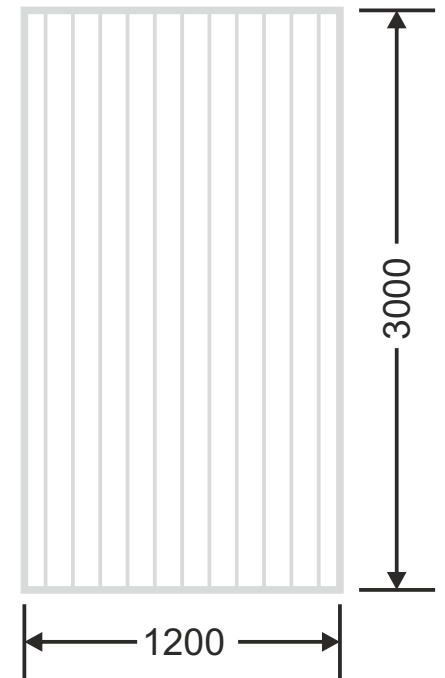

Fabric Orientation

* This is a creative photograph. Actual product may vary.
* Color may vary lot to lot. please ask for fresh sample before placing order.

Article Code : OMP 109 Grey Tinted-14
Standard Size (WxH) : 1200x3000mm
Finishes Available : Gloss
Standard Thickness : 8mm Laminated

Fabric Orientation

Article Code : OMP 109 Pink Tinted-14
Standard Size (WxH) : 1200x3000mm
Finishes Available : Gloss
Standard Thickness : 10mm Laminated

* This is a creative photograph. Actual product may vary.
* Color may vary lot to lot. please ask for fresh sample before placing order.