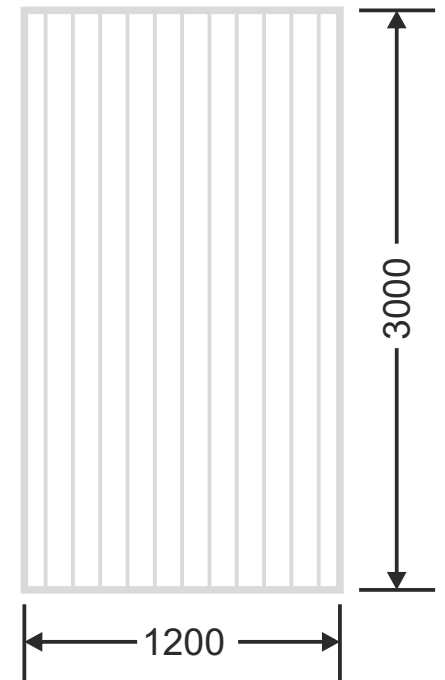

Fabric Orientation

Article Code : OMP 106 - 1416
Standard Size (WxH) : 1200x3000mm
Finishes Available : Gloss, Matte
Standard Thickness : 8mm Laminated

* This is a creative photograph. Actual product may vary.
* Color may vary lot to lot. please ask for fresh sample before placing order.

Article Code : OMP 107 - 1416
Standard Size (WxH) : 1200x3000mm
Finishes Available : Gloss, Matte
Standard Thickness : 8mm Laminated

* This is a creative photograph. Actual product may vary.
* Color may vary lot to lot. please ask for fresh sample before placing order.

Fabric Orientation

Article Code : OMP 108 - 1416
Standard Size (WxH) : 1200x3000mm
Finishes Available : Gloss, Matte
Standard Thickness : 8mm Laminated

* This is a creative photograph. Actual product may vary.
* Color may vary lot to lot. please ask for fresh sample before placing order.