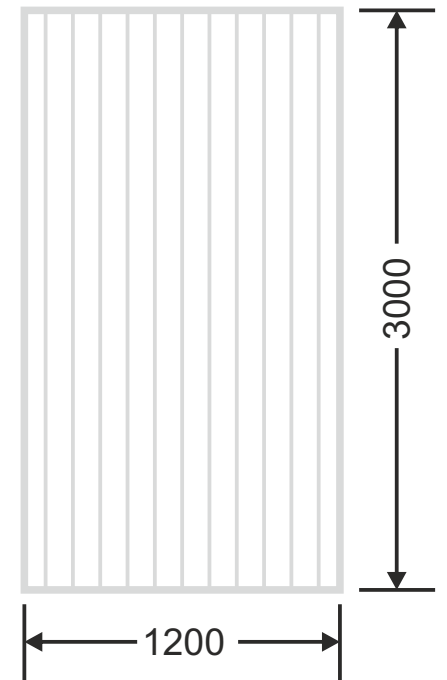

Fabric Orientation

Article Code : OMP 109 - 1416
Standard Size (WxH) : 1200x3000mm
Finishes Available : Gloss, Matte
Standard Thickness : 8mm Laminated

* This is a creative photograph. Actual product may vary.
* Color may vary lot to lot. please ask for fresh sample before placing order.

Fabric Orientation

Article Code : OMP 109 Brown Tinted-14
Standard Size (WxH) : 1200x3000mm
Finishes Available : Gloss
Standard Thickness : 8mm Laminated

* This is a creative photograph. Actual product may vary.
* Color may vary lot to lot. please ask for fresh sample before placing order.

Fabric Orientation

* This is a creative photograph. Actual product may vary.
* Color may vary lot to lot. please ask for fresh sample before placing order.

Article Code : OMP 109 Grey Tinted-14
Standard Size (WxH) : 1200x3000mm
Finishes Available : Gloss
Standard Thickness : 8mm Laminated

Fabric Orientation

Article Code : OMP 109 Pink Tinted-14
Standard Size (WxH) : 1200x3000mm
Finishes Available : Gloss
Standard Thickness : 10mm Laminated

* This is a creative photograph. Actual product may vary.
* Color may vary lot to lot. please ask for fresh sample before placing order.