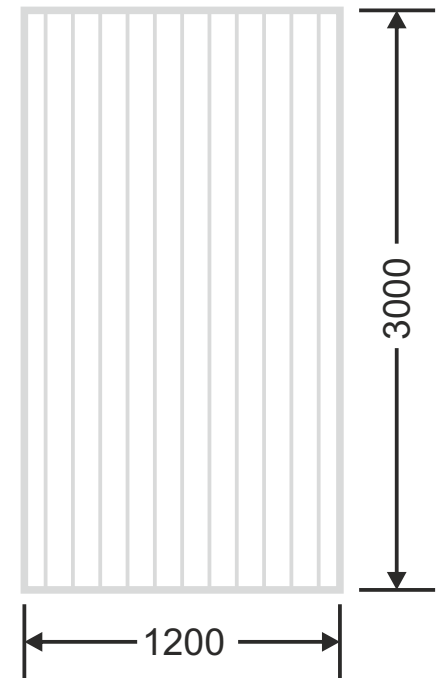

Fabric Orientation

Article Code : OMP 115 - 1416
Standard Size (WxH) : 1200x3000mm
Finishes Available : Gloss, Matte
Standard Thickness : 8mm Laminated

* This is a creative photograph. Actual product may vary.
* Color may vary lot to lot. please ask for fresh sample before placing order.