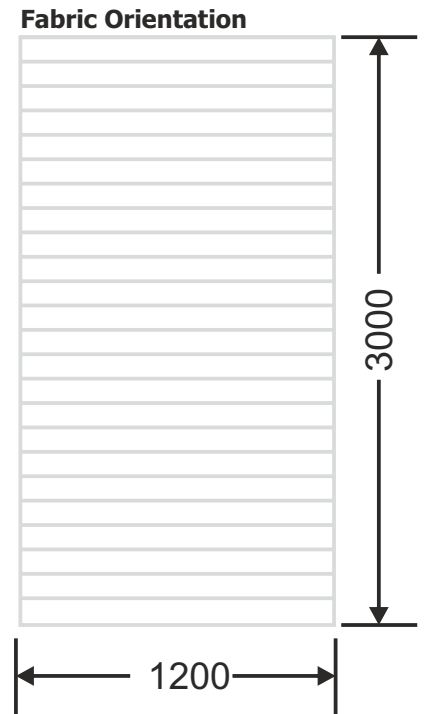

Fabric Orientation

Article Code : OMP 106 - 1416
Standard Size (WxH) : 1200x3000mm
Finishes Available : Gloss, Matte
Standard Thickness : 8mm Laminated

* This is a creative photograph. Actual product may vary.
* Color may vary lot to lot. please ask for fresh sample before placing order.