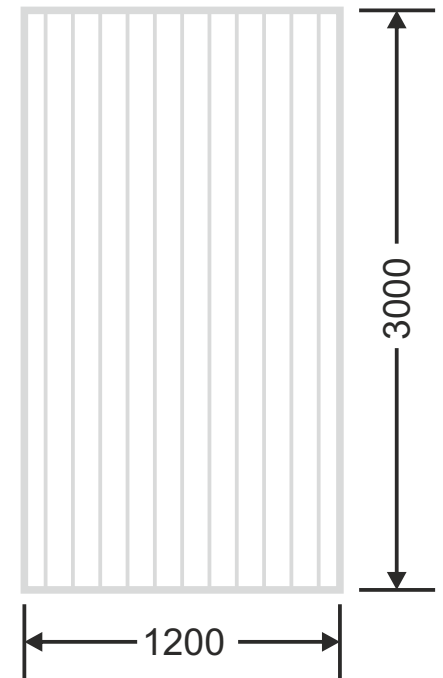

Fabric Orientation

Article Code : OMP 120 Luna-1416
Standard Size (WxH) : 1200x3000mm
Finishes Available : Gloss, Matt
Standard Thickness : 8mm Laminated

* This is a creative photograph. Actual product may vary.
* Color may vary lot to lot. please ask for fresh sample before placing order.