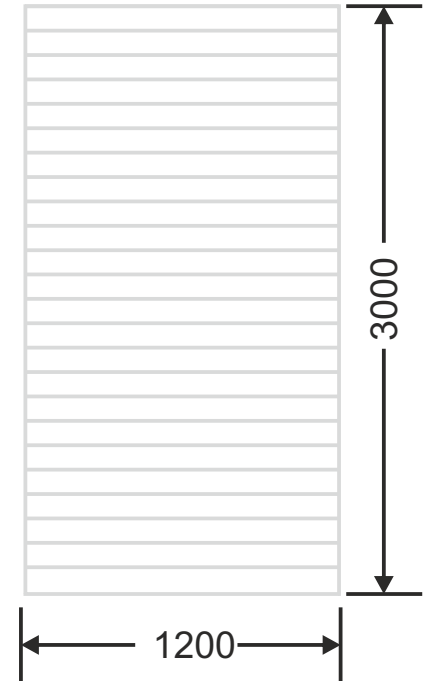

Fabric Orientation

Article Code : OMP 106 - 1416
Standard Size (WxH) : 1200x3000mm
Finishes Available : Gloss, Matte
Standard Thickness : 8mm Laminated

* This is a creative photograph. Actual product may vary.
* Color may vary lot to lot. please ask for fresh sample before placing order.

Article Code : OMP 107 - 1416
Standard Size (WxH) : 1200x3000mm
Finishes Available : Gloss, Matte
Standard Thickness : 8mm Laminated

* This is a creative photograph. Actual product may vary.
* Color may vary lot to lot. please ask for fresh sample before placing order.

Fabric Orientation

Article Code : OMP 108 - 1416
Standard Size (WxH) : 1200x3000mm
Finishes Available : Gloss, Matte
Standard Thickness : 8mm Laminated

* This is a creative photograph. Actual product may vary.
* Color may vary lot to lot. please ask for fresh sample before placing order.

Fabric Orientation

Article Code : OMP 109 Pink Tinted-14
Standard Size (WxH) : 1200x3000mm
Finishes Available : Gloss
Standard Thickness : 10mm Laminated

* This is a creative photograph. Actual product may vary.
* Color may vary lot to lot. please ask for fresh sample before placing order.