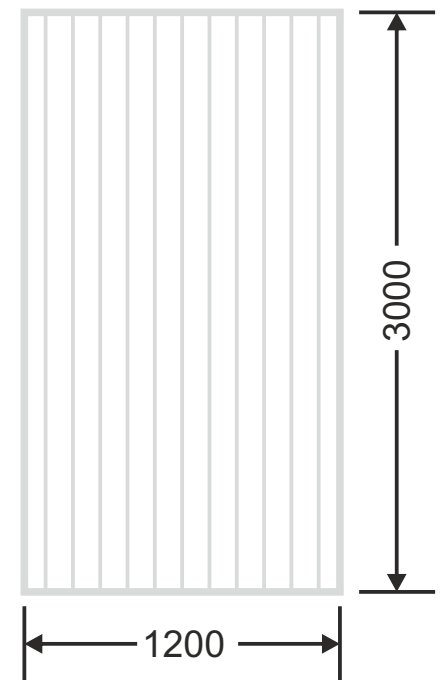

Article Code : OMP 107 - 1416
Standard Size (WxH) : 1200x3000mm
Finishes Available : Gloss, Matte
Standard Thickness : 8mm Laminated

* This is a creative photograph. Actual product may vary.
* Color may vary lot to lot. please ask for fresh sample before placing order.

Fabric Orientation

Article Code : OMP 108 - 1416
Standard Size (WxH) : 1200x3000mm
Finishes Available : Gloss, Matte
Standard Thickness : 8mm Laminated

* This is a creative photograph. Actual product may vary.
* Color may vary lot to lot. please ask for fresh sample before placing order.

Fabric Orientation

Article Code : OMP 109 - 1416
Standard Size (WxH) : 1200x3000mm
Finishes Available : Gloss, Matte
Standard Thickness : 8mm Laminated

* This is a creative photograph. Actual product may vary.
* Color may vary lot to lot. please ask for fresh sample before placing order.

Fabric Orientation

Article Code : OMP 109 Pink Tinted-14
Standard Size (WxH) : 1200x3000mm
Finishes Available : Gloss
Standard Thickness : 10mm Laminated

* This is a creative photograph. Actual product may vary.
* Color may vary lot to lot. please ask for fresh sample before placing order.