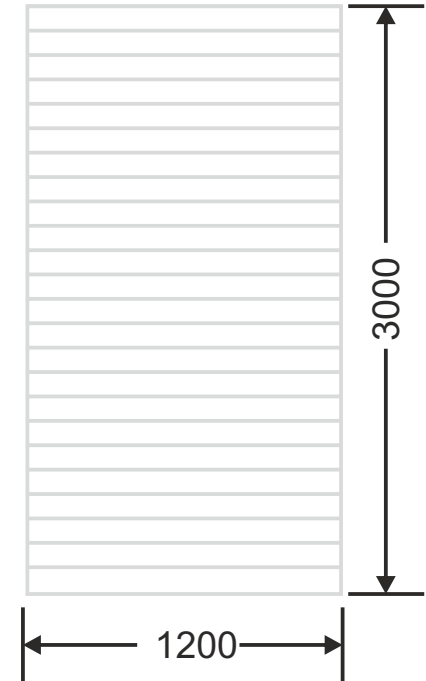

Fabric Orientation

* This is a creative photograph. Actual product may vary.
* Color may vary lot to lot. please ask for fresh sample before placing order.

Article Code : OMP 109 Grey Tinted-14
Standard Size (WxH) : 1200x3000mm
Finishes Available : Gloss
Standard Thickness : 8mm Laminated

Fabric Orientation

Article Code : OMP 109 Pink Tinted-14
Standard Size (WxH) : 1200x3000mm
Finishes Available : Gloss
Standard Thickness : 10mm Laminated

* This is a creative photograph. Actual product may vary.
* Color may vary lot to lot. please ask for fresh sample before placing order.

Fabric Orientation

Article Code : OMP 112 - 1416
Standard Size (WxH) : 1200x3000mm
Finishes Available : Gloss, Matte
Standard Thickness : 8mm Laminated

* This is a creative photograph. Actual product may vary.
* Color may vary lot to lot. please ask for fresh sample before placing order.