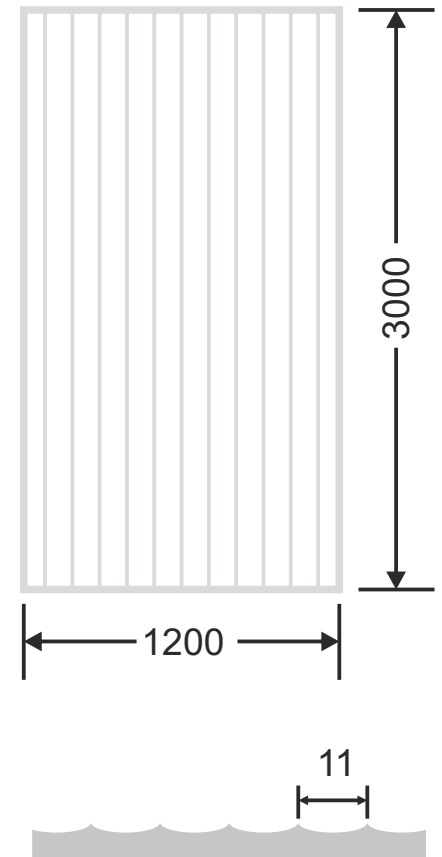

**Flute Orientation**

Article Code : Reeded-9  
Standard Size (WxH) : 1200x3000mm  
Standard Thickness : 5mm

\* This is a creative photograph. Actual product may vary.  
\* Color may vary lot to lot. please ask for fresh sample before placing order.