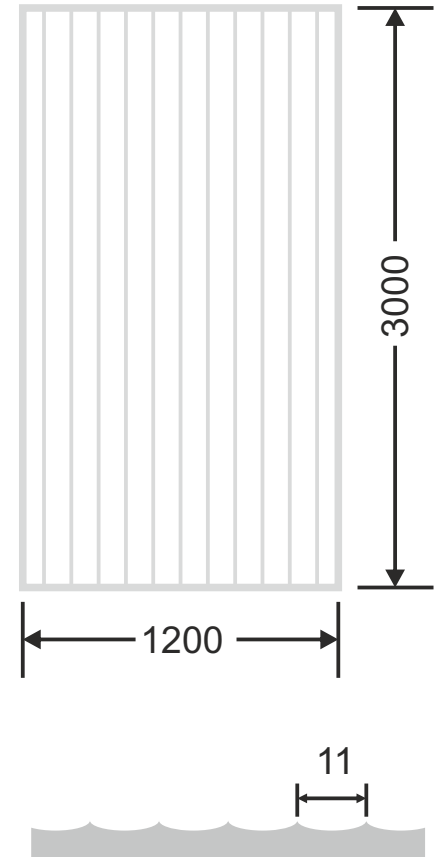

**Flute Orientation**

Article Code : Reeded-9  
Standard Size (WxH) : 1200x3000mm  
Standard Thickness : 5mm

\* This is a creative photograph. Actual product may vary.  
\* Color may vary lot to lot. please ask for fresh sample before placing order.

Flute Orientation

Article Code : Reeded\_Brown - 18  
Standard Size (WxH) : 1200x3000mm  
Standard Thickness : 10mm Laminated

\* This is a creative photograph. Actual product may vary.  
\* Color may vary lot to lot. please ask for fresh sample before placing order.

**Flute Orientation**

Article Code : Reeded\_Gold - 18  
Standard Size (WxH) : 1200x3000mm  
Standard Thickness : 10mm Laminated

\* This is a creative photograph. Actual product may vary.  
\* Color may vary lot to lot. please ask for fresh sample before placing order.