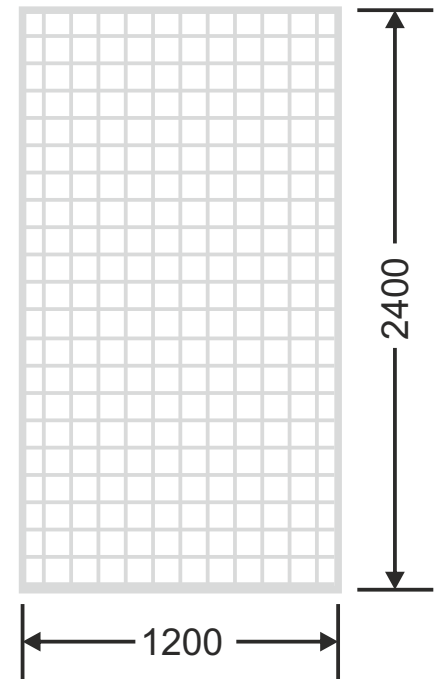

**Flute Orientation**

Article Code : Reeded\_Pink - 18  
Standard Size (WxH) : 1200x3000mm  
Standard Thickness : 10mm Laminated

\* This is a creative photograph. Actual product may vary.  
\* Color may vary lot to lot. please ask for fresh sample before placing order.

**Flute Orientation**

Article Code : Dazzel - 18  
Standard Size (WxH) : 1200x2400mm  
Standard Thickness : 8mm Laminated

\* This is a creative photograph. Actual product may vary.  
\* Color may vary lot to lot. please ask for fresh sample before placing order.

**Flute Orientation**

Article Code : Dazzel Grey - 18  
Standard Size (WxH) : 1200x2400mm  
Standard Thickness : 8mm Laminated

\* This is a creative photograph. Actual product may vary.  
\* Color may vary lot to lot. please ask for fresh sample before placing order.

**Flute Orientation**

Article Code : Dazzel Gold - 18  
Standard Size (WxH) : 1200x2400mm  
Standard Thickness : 8mm Laminated

\* This is a creative photograph. Actual product may vary.  
\* Color may vary lot to lot. please ask for fresh sample before placing order.