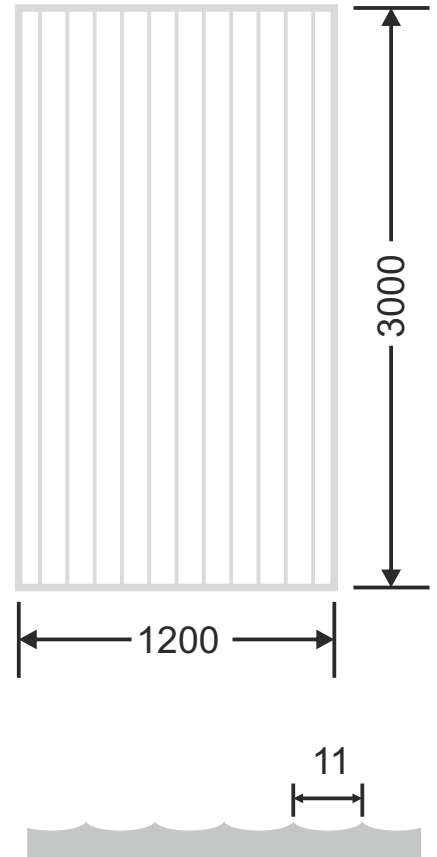

Flute Orientation

Article Code : Reeded\_Brown - 18  
Standard Size (WxH) : 1200x3000mm  
Standard Thickness : 10mm Laminated

\* This is a creative photograph. Actual product may vary.  
\* Color may vary lot to lot. please ask for fresh sample before placing order.

**Flute Orientation**

Article Code : Reeded\_Gold - 18  
Standard Size (WxH) : 1200x3000mm  
Standard Thickness : 10mm Laminated

\* This is a creative photograph. Actual product may vary.  
\* Color may vary lot to lot. please ask for fresh sample before placing order.

**Flute Orientation**

Article Code : Reeded\_Pink - 18  
Standard Size (WxH) : 1200x3000mm  
Standard Thickness : 10mm Laminated

\* This is a creative photograph. Actual product may vary.  
\* Color may vary lot to lot. please ask for fresh sample before placing order.