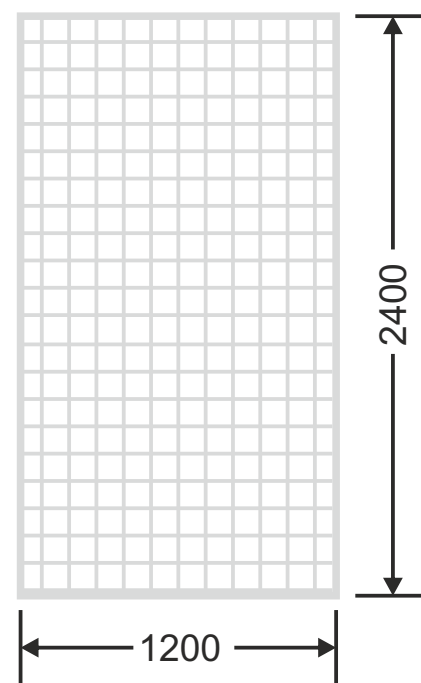

**Flute Orientation**

Article Code : Dazzel - 18  
Standard Size (WxH) : 1200x2400mm  
Standard Thickness : 8mm Laminated

\* This is a creative photograph. Actual product may vary.  
\* Color may vary lot to lot. please ask for fresh sample before placing order.

**Flute Orientation**

Article Code : Dazzel Gold - 18  
Standard Size (WxH) : 1200x2400mm  
Standard Thickness : 8mm Laminated

\* This is a creative photograph. Actual product may vary.  
\* Color may vary lot to lot. please ask for fresh sample before placing order.

**Flute Orientation**

Article Code : Dazzel Pink - 18  
Standard Size (WxH) : 1200x2400mm  
Standard Thickness : 8mm Laminated

\* This is a creative photograph. Actual product may vary.  
\* Color may vary lot to lot. please ask for fresh sample before placing order.

**Flute Orientation**

Article Code : Dazzel Brown - 18  
Standard Size (WxH) : 1200x2400mm  
Standard Thickness : 8mm Laminated

\* This is a creative photograph. Actual product may vary.  
\* Color may vary lot to lot. please ask for fresh sample before placing order.