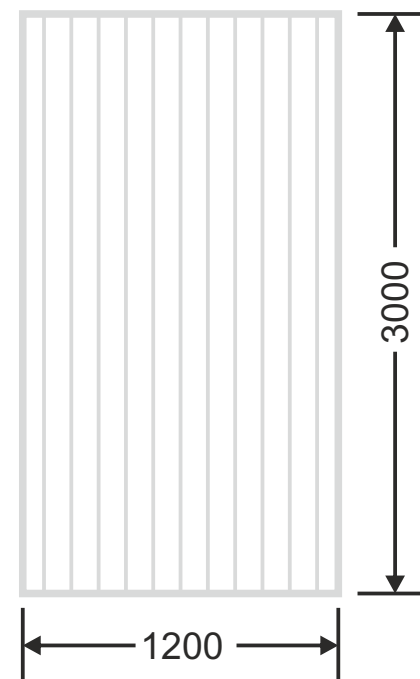

Flute Orientation