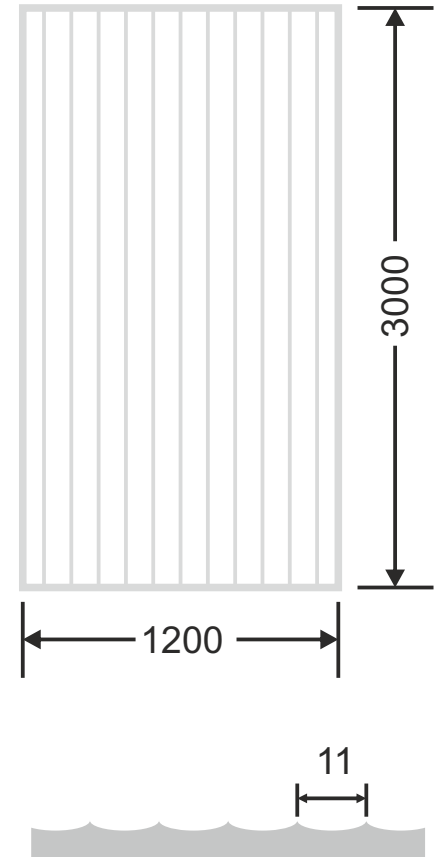

**Flute Orientation**

Article Code : Reeded-9  
Standard Size (WxH) : 1200x3000mm  
Standard Thickness : 5mm

\* This is a creative photograph. Actual product may vary.  
\* Color may vary lot to lot. please ask for fresh sample before placing order.

**Flute Orientation**

Article Code : Reeded\_Gray - 18  
Standard Size (WxH) : 1200x3000mm  
Standard Thickness : 10mm Laminated

\* This is a creative photograph. Actual product may vary.  
\* Color may vary lot to lot. please ask for fresh sample before placing order.

Flute Orientation

Article Code : Reeded\_Brown - 18  
Standard Size (WxH) : 1200x3000mm  
Standard Thickness : 10mm Laminated

\* This is a creative photograph. Actual product may vary.  
\* Color may vary lot to lot. please ask for fresh sample before placing order.