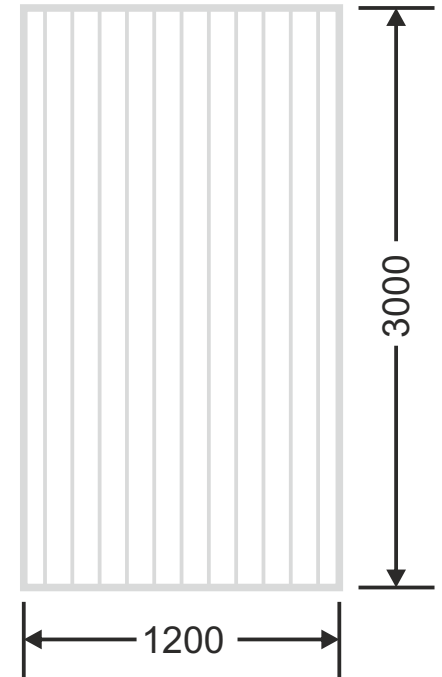

Flute Orientation