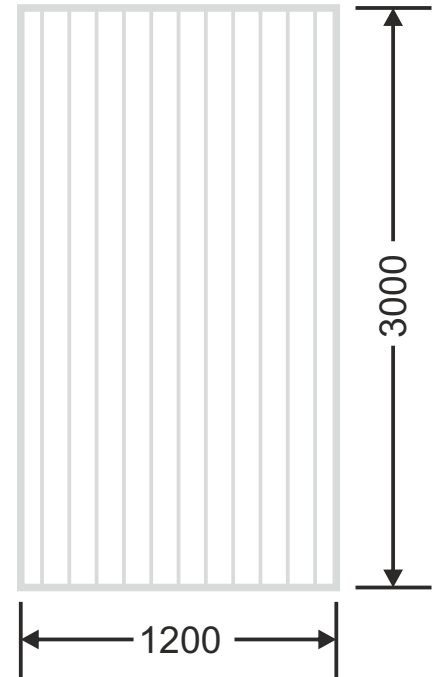

Flute Orientation