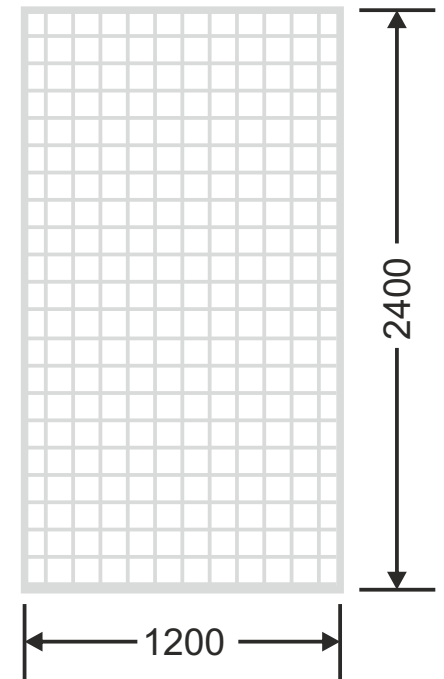

Flute Orientation

Article Code : Reeded\_Brown - 18  
Standard Size (WxH) : 1200x3000mm  
Standard Thickness : 10mm Laminated

\* This is a creative photograph. Actual product may vary.  
\* Color may vary lot to lot. please ask for fresh sample before placing order.

**Flute Orientation**

Article Code : Reeded\_Gold - 18  
Standard Size (WxH) : 1200x3000mm  
Standard Thickness : 10mm Laminated

\* This is a creative photograph. Actual product may vary.  
\* Color may vary lot to lot. please ask for fresh sample before placing order.

**Flute Orientation**

Article Code : Reeded\_Pink - 18  
Standard Size (WxH) : 1200x3000mm  
Standard Thickness : 10mm Laminated

\* This is a creative photograph. Actual product may vary.  
\* Color may vary lot to lot. please ask for fresh sample before placing order.

**Flute Orientation**

Article Code : Dazzel - 18  
Standard Size (WxH) : 1200x2400mm  
Standard Thickness : 8mm Laminated

\* This is a creative photograph. Actual product may vary.  
\* Color may vary lot to lot. please ask for fresh sample before placing order.