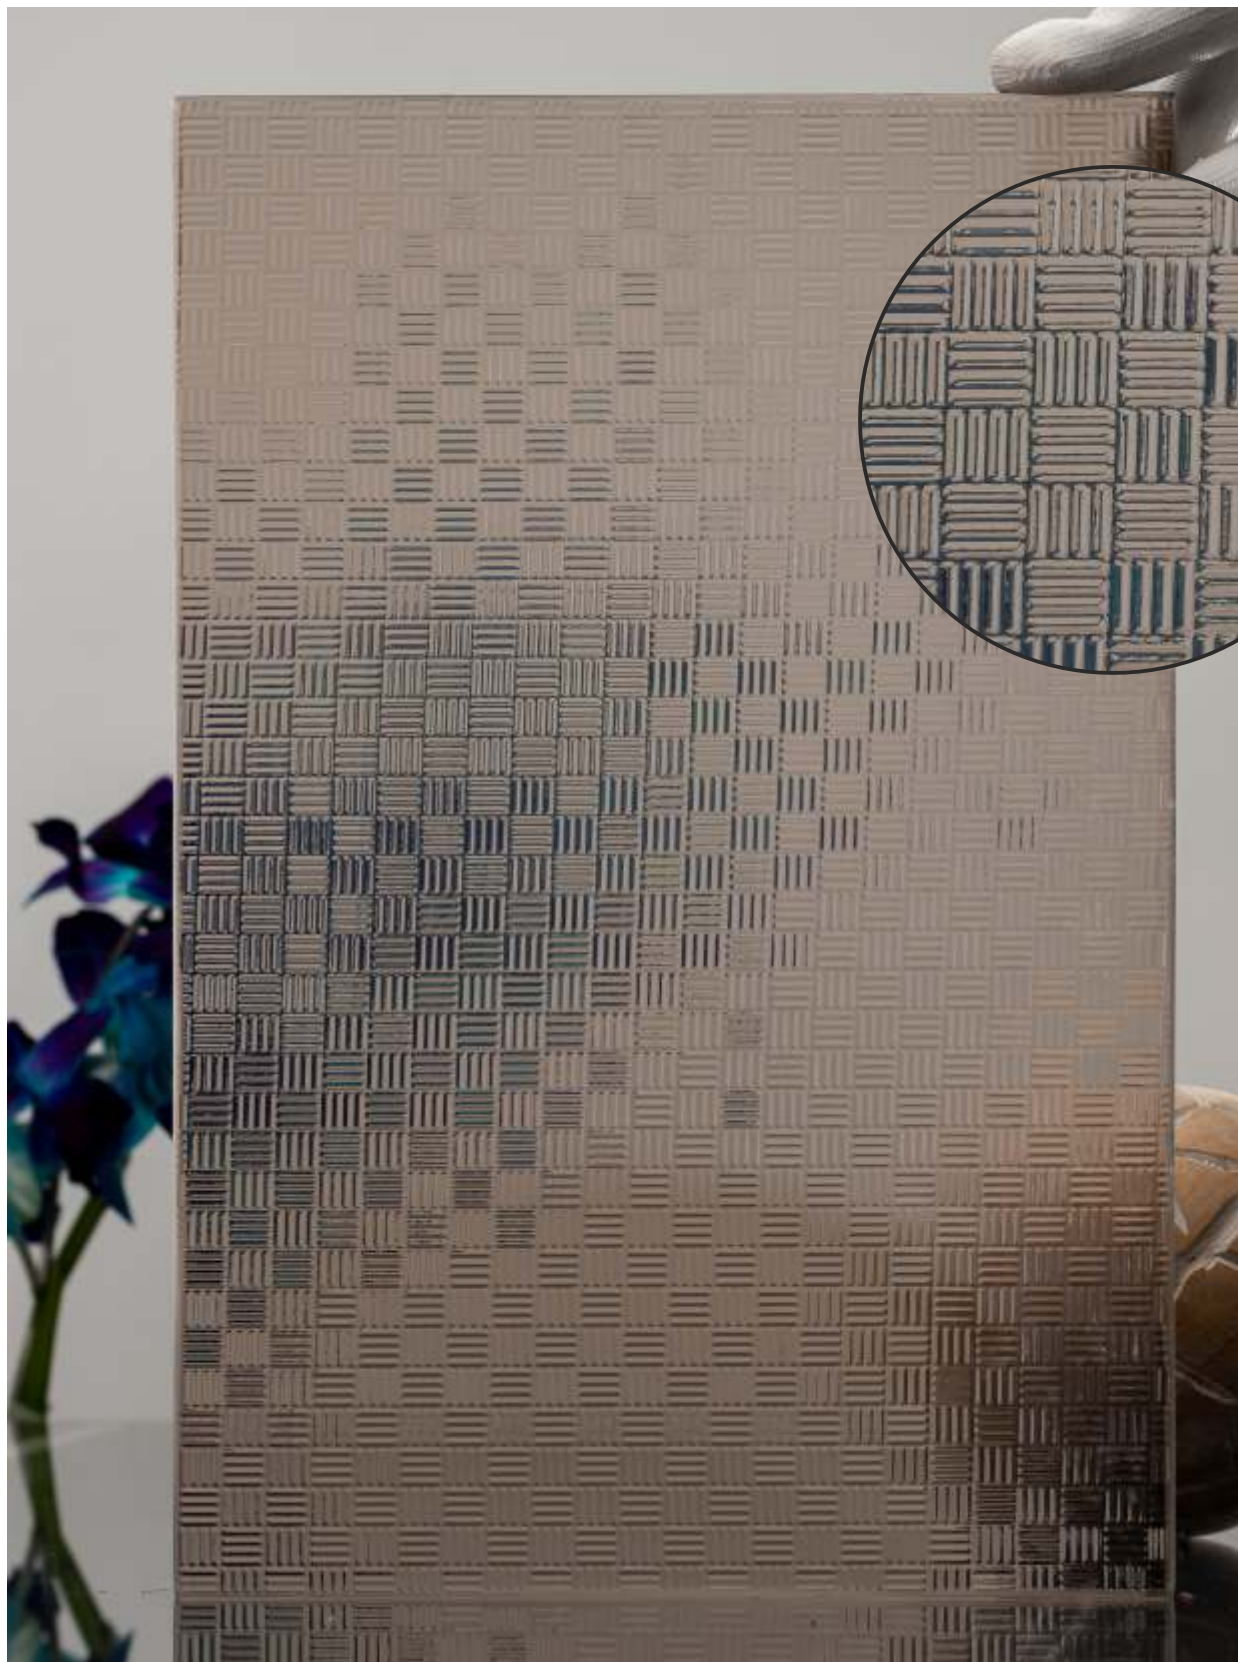

Article Code : Dazzel Brown - 18
Standard Size (WxH) : 1200x2400mm
Standard Thickness : 8mm Laminated

* This is a creative photograph. Actual product may vary.
* Color may vary lot to lot. please ask for fresh sample before placing order.