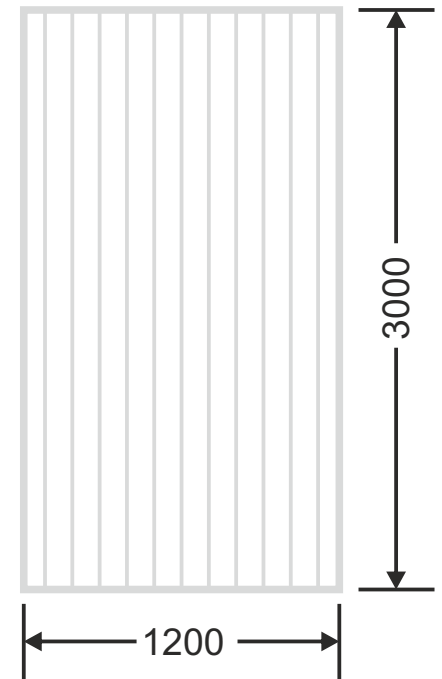

Flute Orientation