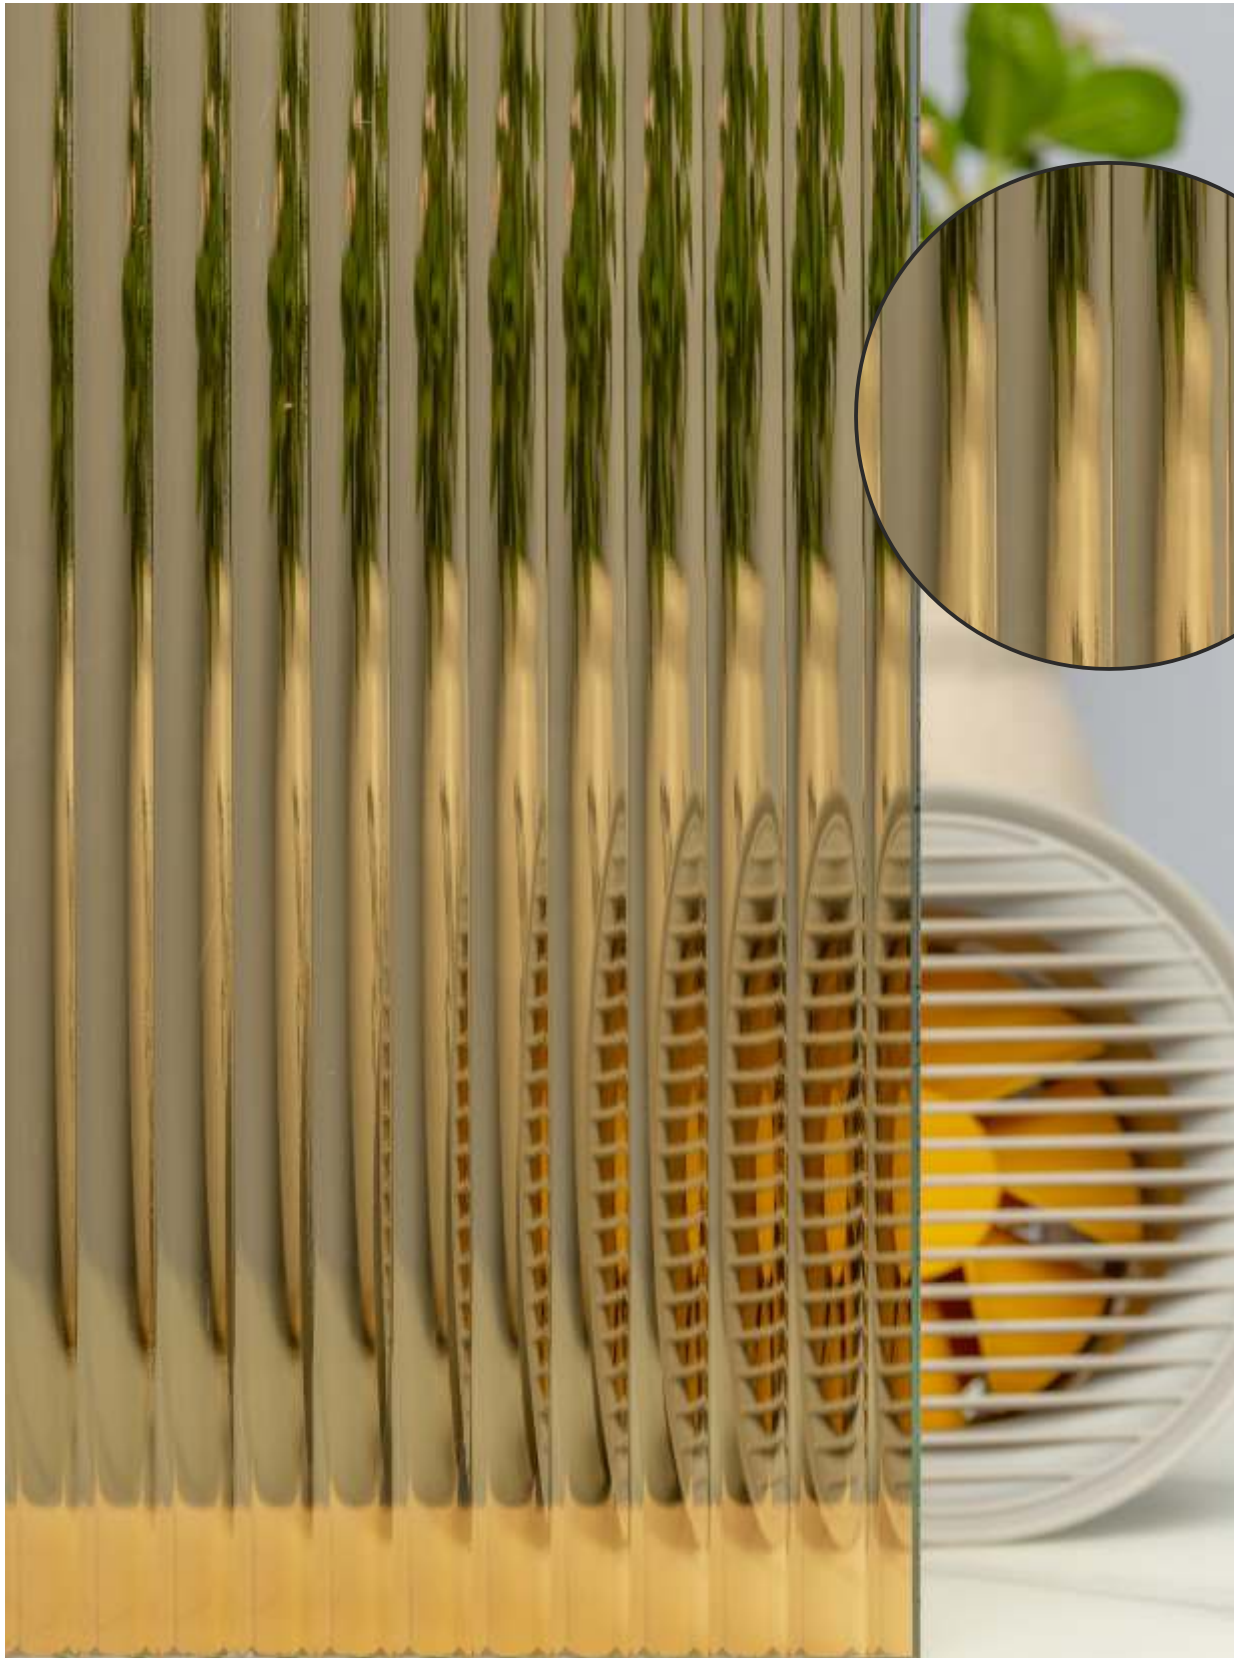

Article Code : Reeded_Gold - 18
Standard Size (WxH) : 1200x3000mm
Standard Thickness : 10mm Laminated

* This is a creative photograph. Actual product may vary.
* Color may vary lot to lot. please ask for fresh sample before placing order.