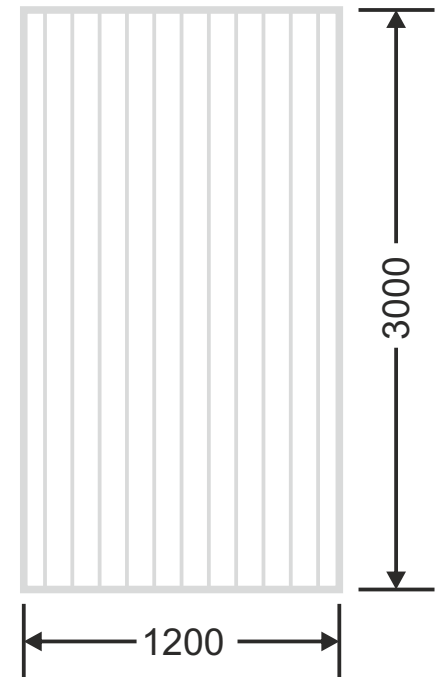

Flute Orientation