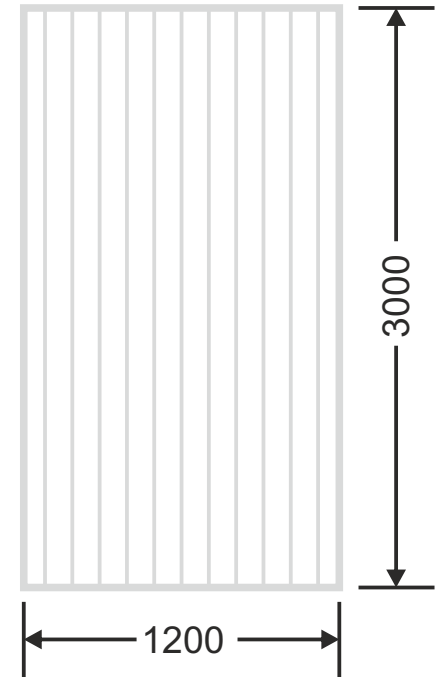

**Flute Orientation**

Article Code : WM 212 Reeded -35  
Standard Size (WxH) : 1200x3000mm  
Standard Thickness : 10mm Laminated

\* This is a creative photograph. Actual product may vary.  
\* Color may vary lot to lot. please ask for fresh sample before placing order.

**Flute Orientation**

Article Code : WM 213 Reeded -35  
Standard Size (WxH) : 1200x3000mm  
Standard Thickness : 10mm Laminated

\* This is a creative photograph. Actual product may vary.  
\* Color may vary lot to lot. please ask for fresh sample before placing order.