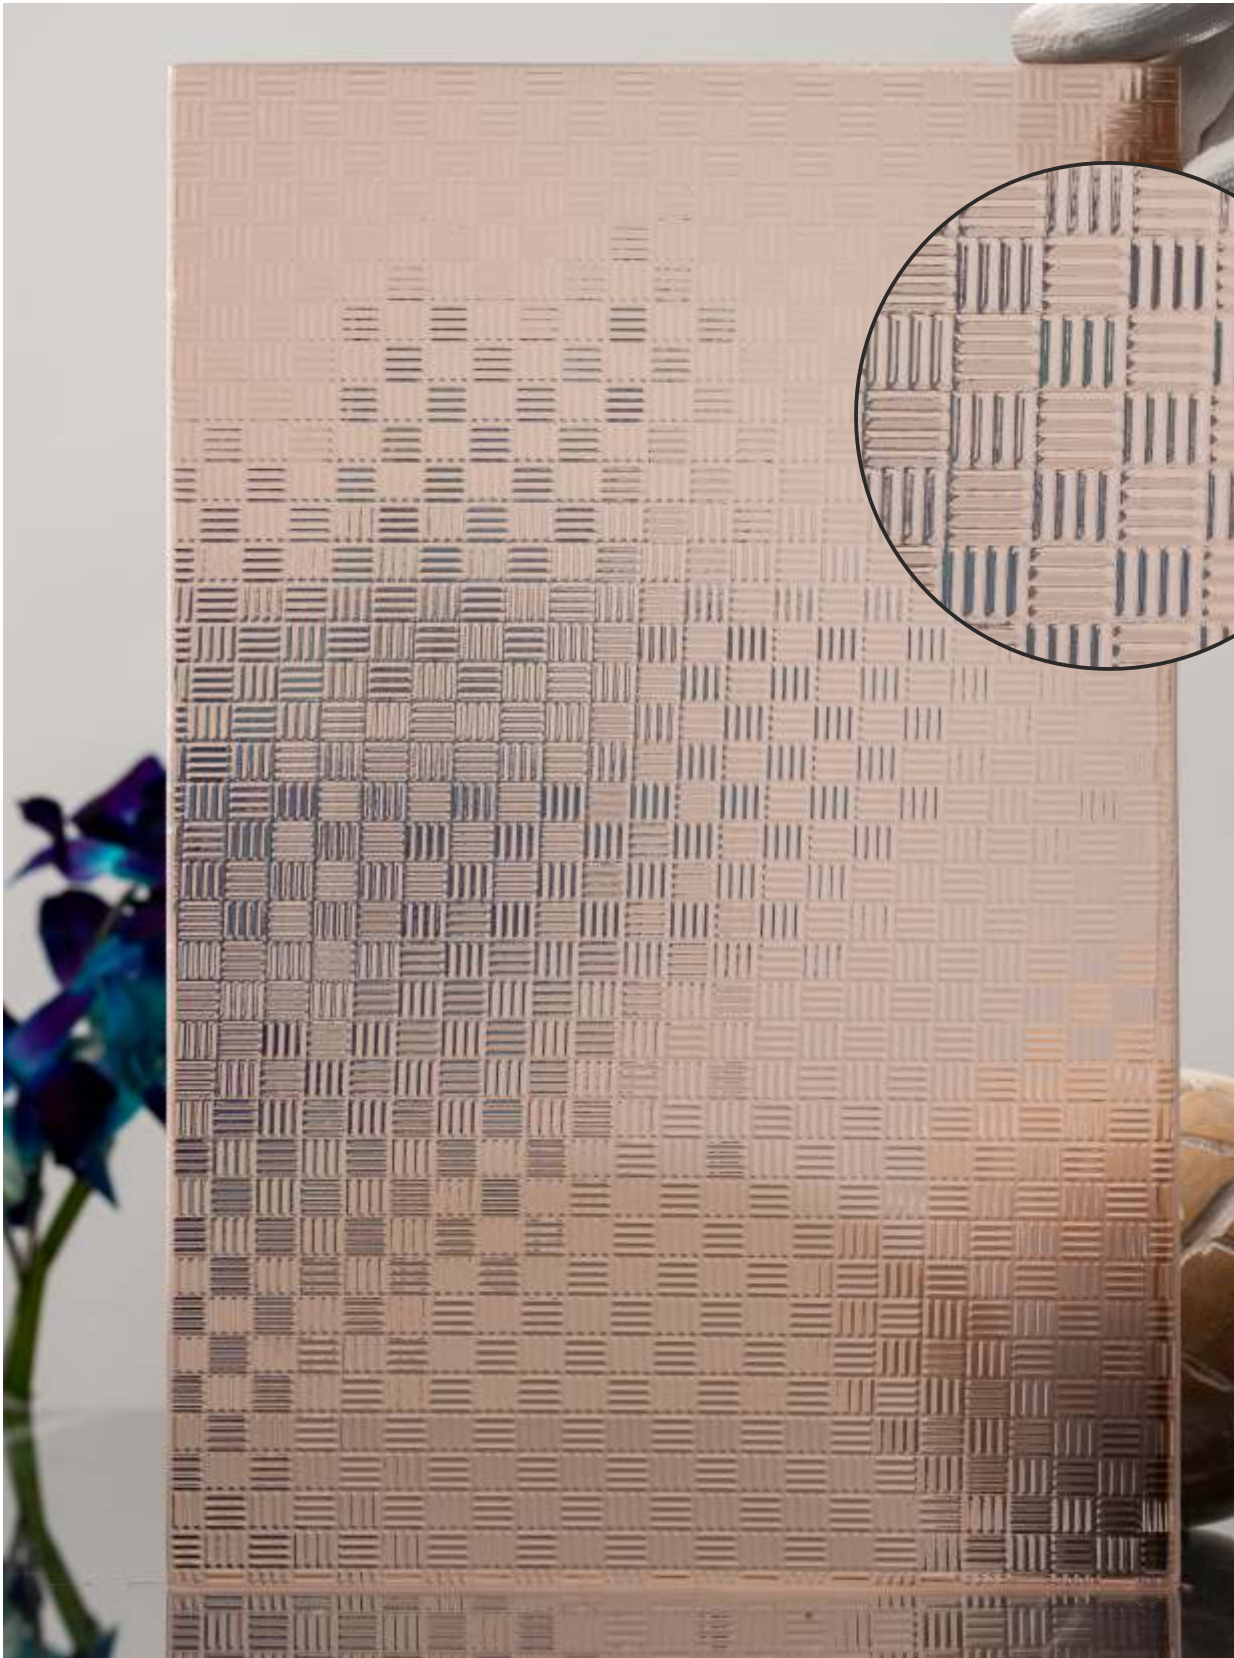

Article Code : Dazzel Pink - 18
Standard Size (WxH) : 1200x2400mm
Standard Thickness : 8mm Laminated

* This is a creative photograph. Actual product may vary.
* Color may vary lot to lot. please ask for fresh sample before placing order.