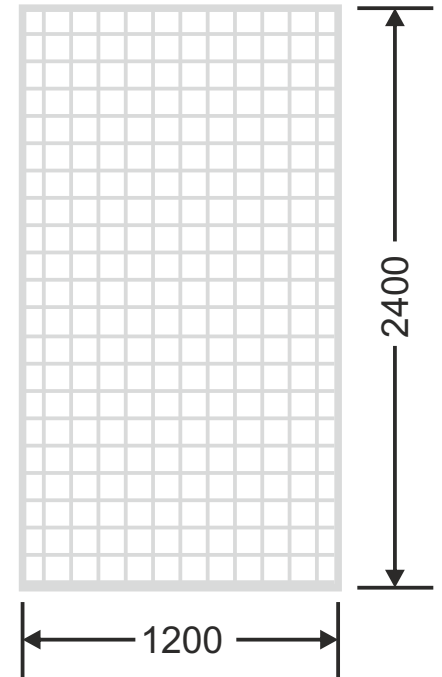

**Flute Orientation**

Article Code : Dazzel - 18  
Standard Size (WxH) : 1200x2400mm  
Standard Thickness : 8mm Laminated

\* This is a creative photograph. Actual product may vary.  
\* Color may vary lot to lot. please ask for fresh sample before placing order.

**Flute Orientation**

Article Code : Dazzel Grey - 18  
Standard Size (WxH) : 1200x2400mm  
Standard Thickness : 8mm Laminated

\* This is a creative photograph. Actual product may vary.  
\* Color may vary lot to lot. please ask for fresh sample before placing order.

**Flute Orientation**

Article Code : Dazzel Gold - 18  
Standard Size (WxH) : 1200x2400mm  
Standard Thickness : 8mm Laminated

\* This is a creative photograph. Actual product may vary.  
\* Color may vary lot to lot. please ask for fresh sample before placing order.

**Flute Orientation**

Article Code : Dazzel Pink - 18  
Standard Size (WxH) : 1200x2400mm  
Standard Thickness : 8mm Laminated

\* This is a creative photograph. Actual product may vary.  
\* Color may vary lot to lot. please ask for fresh sample before placing order.