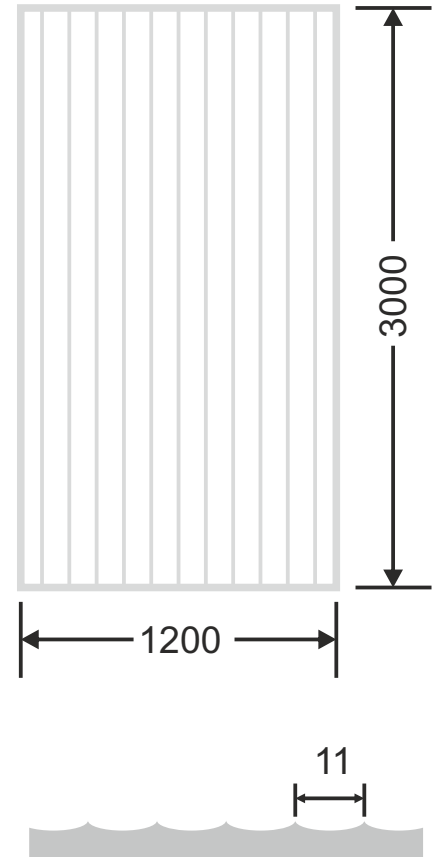

Flute Orientation