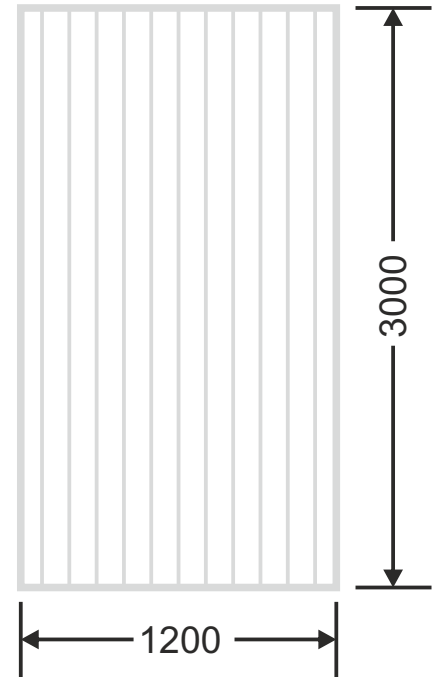

Flute Orientation

Article Code : OMP 120 Reeded - 22
Standard Size (WxH) : 1200x3000mm
Standard Thickness : 10mm Laminated

* This is a creative photograph. Actual product may vary.
* Color may vary lot to lot. please ask for fresh sample before placing order.