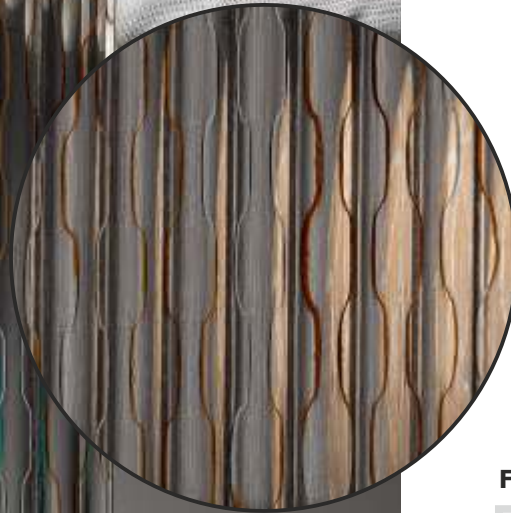

Article Code : OMP 120 Reeded - 22
Standard Size (WxH) : 1200x3000mm
Standard Thickness : 10mm Laminated

* This is a creative photograph. Actual product may vary.
* Color may vary lot to lot. please ask for fresh sample before placing order.