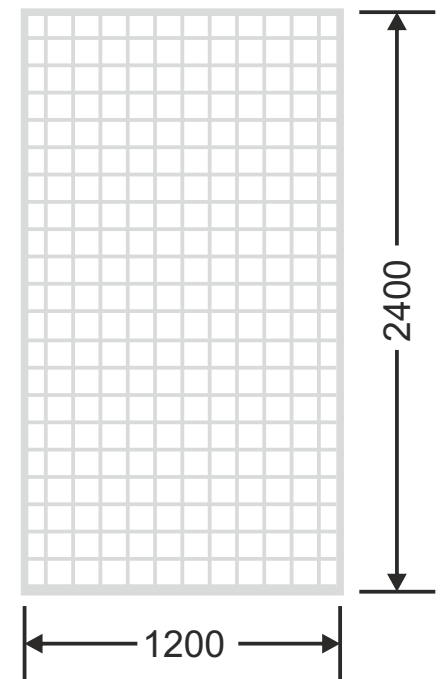

**Flute Orientation**

Article Code : Dazzel - 18  
Standard Size (WxH) : 1200x2400mm  
Standard Thickness : 8mm Laminated

\* This is a creative photograph. Actual product may vary.  
\* Color may vary lot to lot. please ask for fresh sample before placing order.

**Flute Orientation**

Article Code : Dazzel Grey - 18  
Standard Size (WxH) : 1200x2400mm  
Standard Thickness : 8mm Laminated

\* This is a creative photograph. Actual product may vary.  
\* Color may vary lot to lot. please ask for fresh sample before placing order.

**Flute Orientation**

Article Code : Dazzel Gold - 18  
Standard Size (WxH) : 1200x2400mm  
Standard Thickness : 8mm Laminated

\* This is a creative photograph. Actual product may vary.  
\* Color may vary lot to lot. please ask for fresh sample before placing order.

**Flute Orientation**

Article Code : Dazzel Pink - 18  
Standard Size (WxH) : 1200x2400mm  
Standard Thickness : 8mm Laminated

\* This is a creative photograph. Actual product may vary.  
\* Color may vary lot to lot. please ask for fresh sample before placing order.