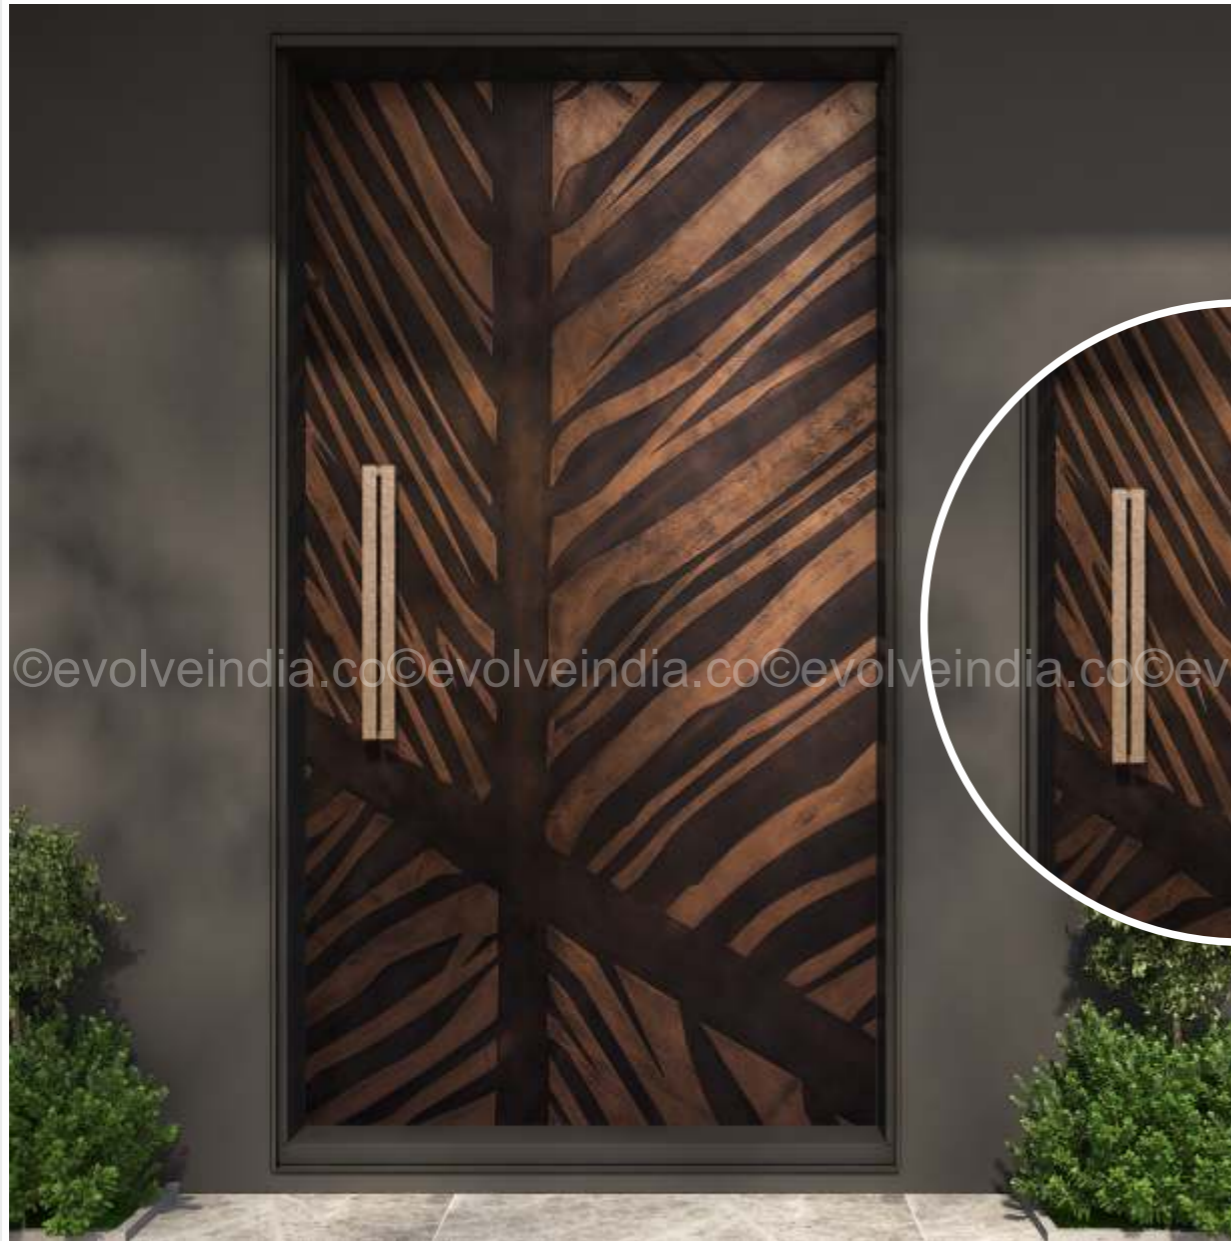

OXIDISED NATURAL RUST
SIZE : 2133mm x 1219mm

READY TO INSTALL DOOR SKINS

DESIGNER
DOOR SKINS

ABSTRATTO GUN METAL
SIZE : 2133mm x 1219mm

READY TO INSTALL DOOR SKINS

DESIGNER
DOOR SKINS

TORY BRASS
SIZE : 2133mm x 1219mm

READY TO INSTALL DOOR SKINS

DESIGNER
DOOR SKINS

AQUILONE COPPER DUAL TONE
SIZE : 2133mm x 1219mm

READY TO INSTALL DOOR SKINS

DESIGNER
DOOR SKINS

PINE COPPER
SIZE : 2133mm x 1219mm

EVOLVE INTERIORS AND EXTERIORS SOLUTIONS LLP
INDIA . DUBAI