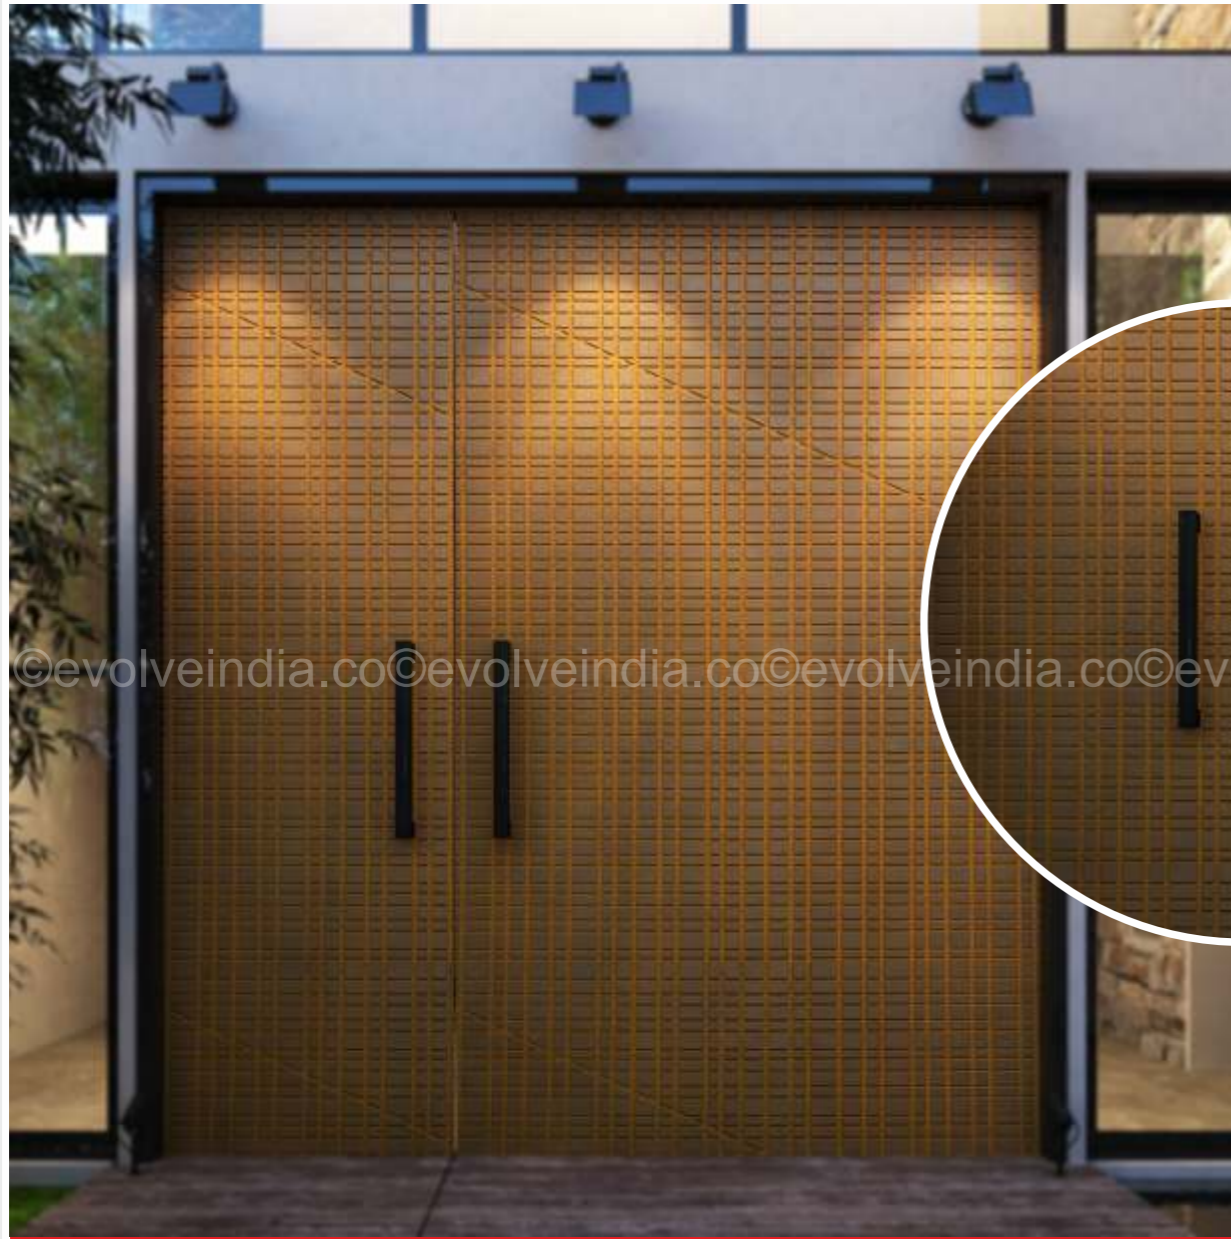

READY TO INSTALL DOOR SKINS