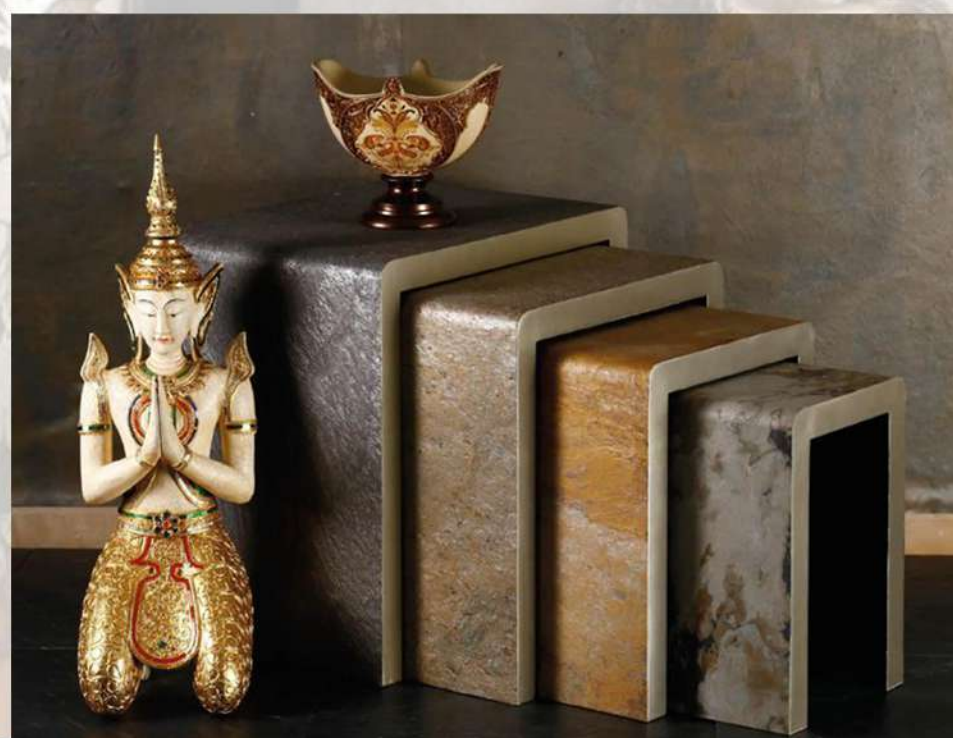

CONTENT

FURNITURE - APPLICATION

3-12

LONDON SAPPHIRE	3
DRAWER CHEST- ROME / WALL - VIENNA HESSONITE	4
WALL / TABLE - VIENNA HESSONITE	5
WALL - VIENNA HESSONITE	6
TABLE CHEST - SEOUL MACEDONIAN	7
TABLE CHEST - SEOUL MACEDONIAN	8
MOSCOW SEASAME BLACK / VIENNA HESSONITE	9
DRAWER CHEST - VIENNA HESSONITE	
MADRID	10
HELSINKI	11
ROME / SEOUL MACEDONIAN	12