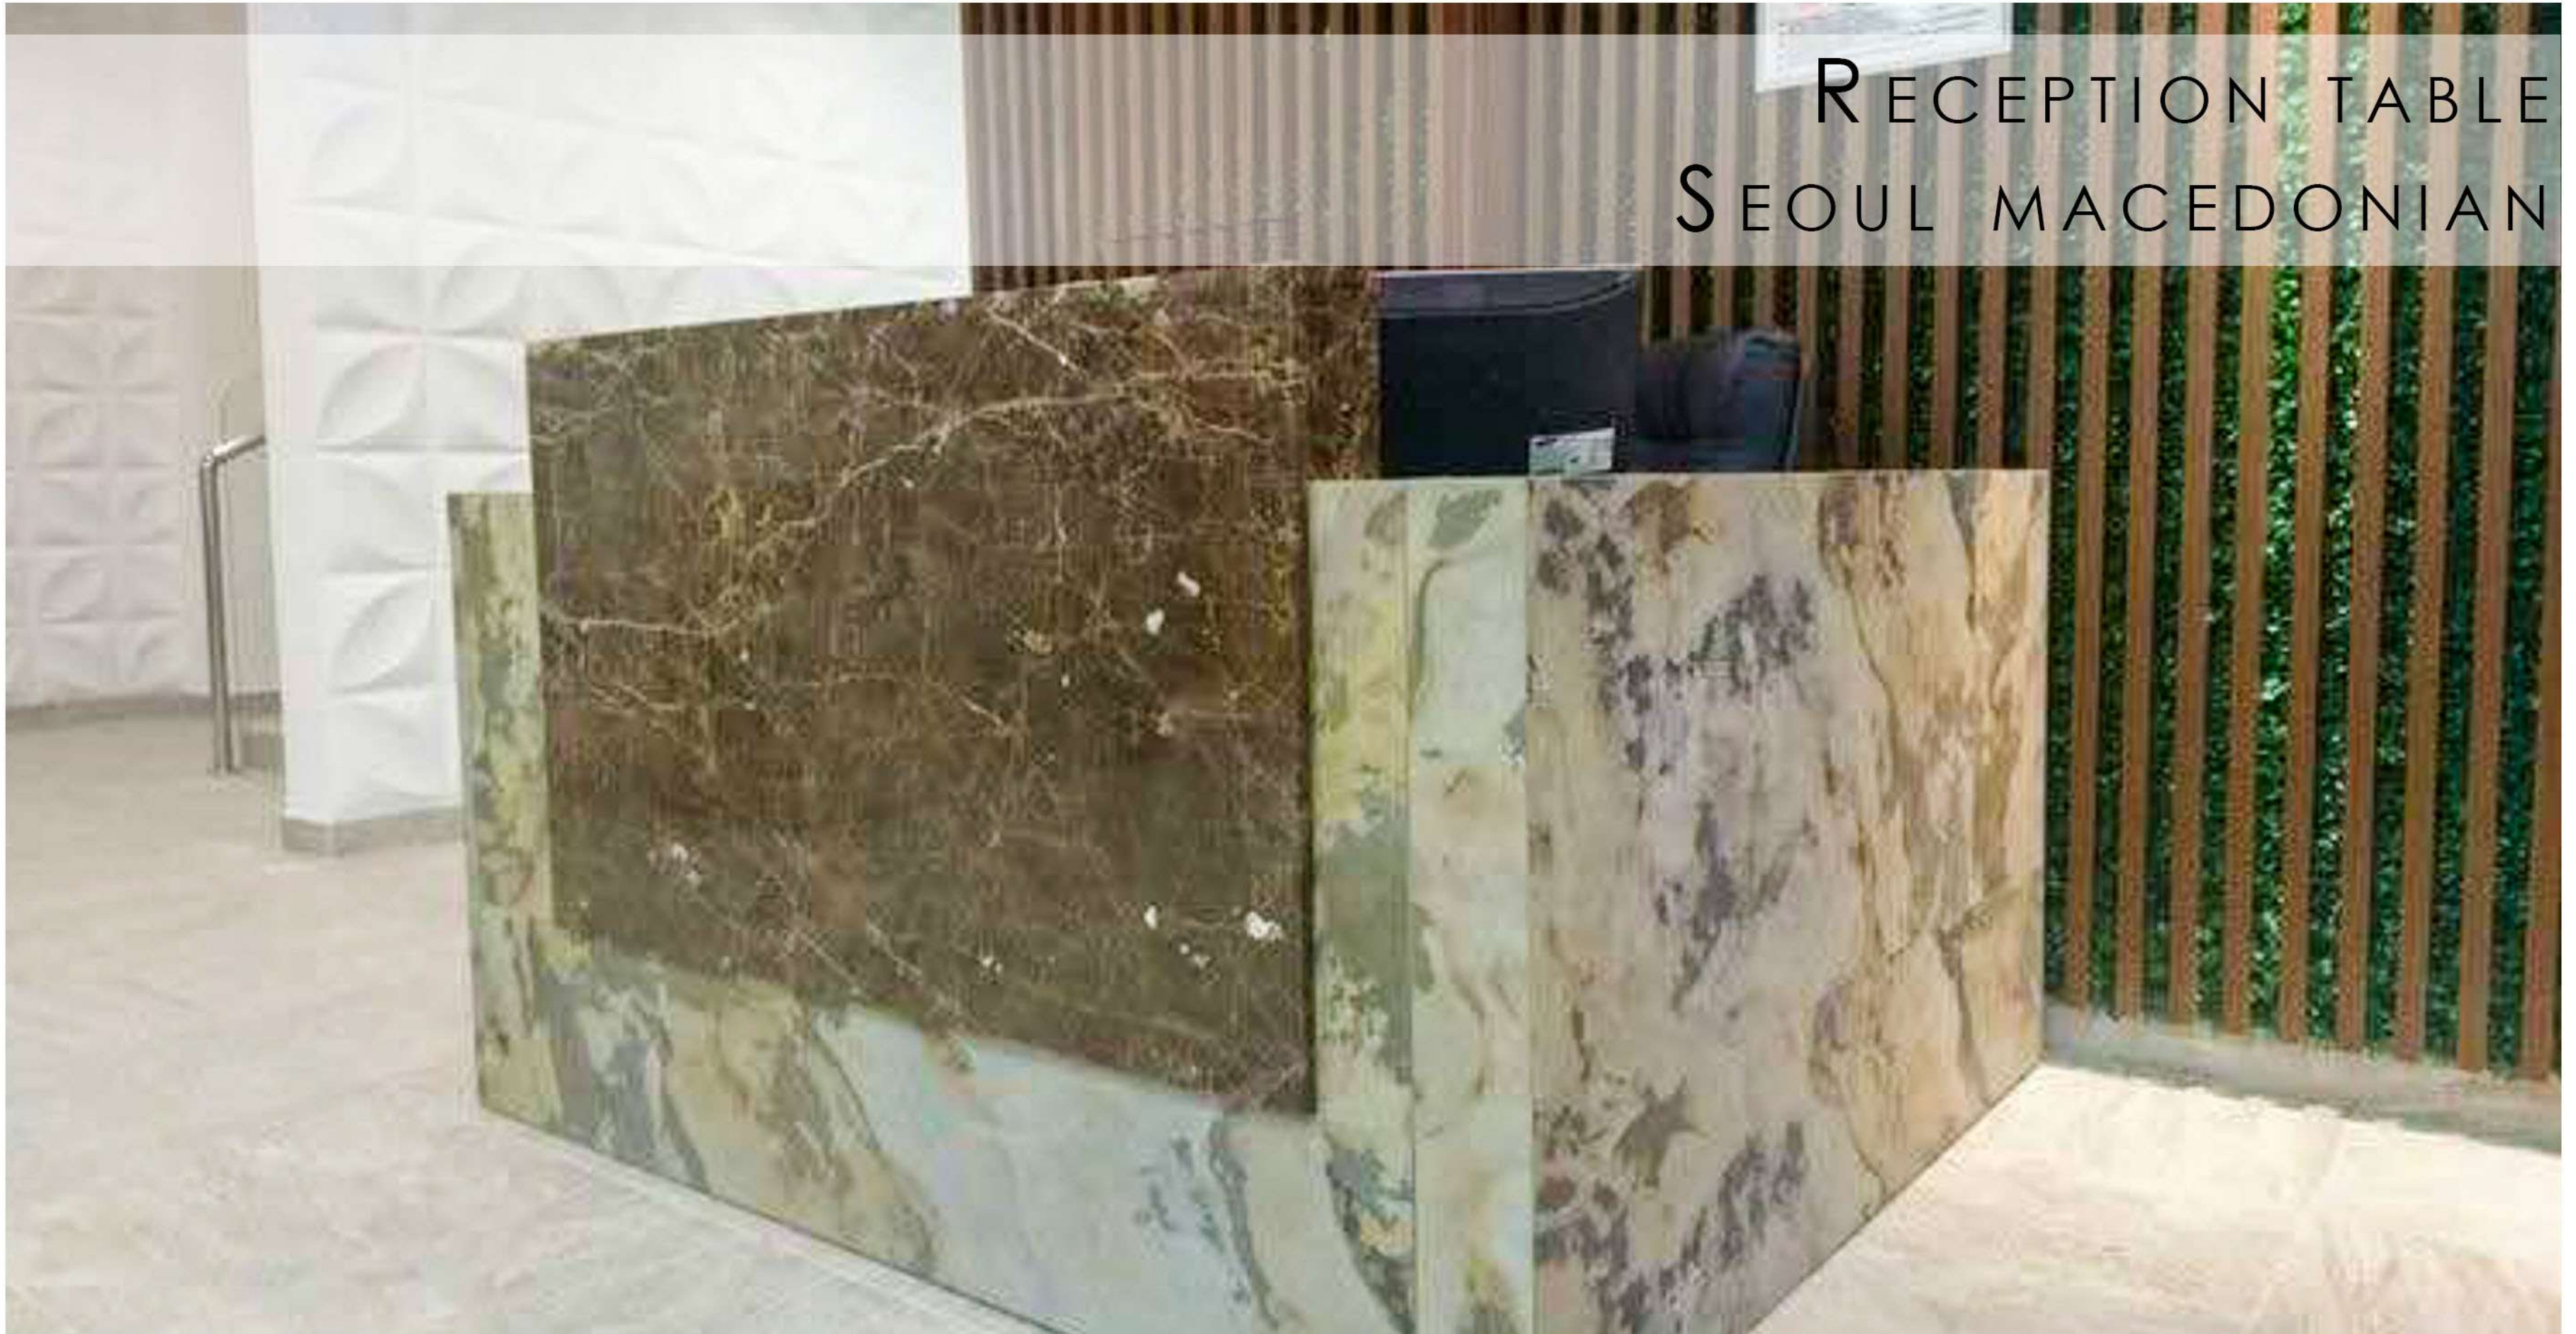

LONDON SAPPHIRE

DRAWER CHEST - ROME
WALL - VIENNA HESSONITE

BEAUTIFUL BAR COUNTER TABLE
VIENNA HESSONITE

WALL
VIENNA HESSONITE

FURNITURE-DOOR

DECOR
SLIM STONE

BEAUTIFUL BAR COUNTER TABLE
SEOUL MACEDONIAN

RECEPTION TABLE
SEOUL MACEDONIAN