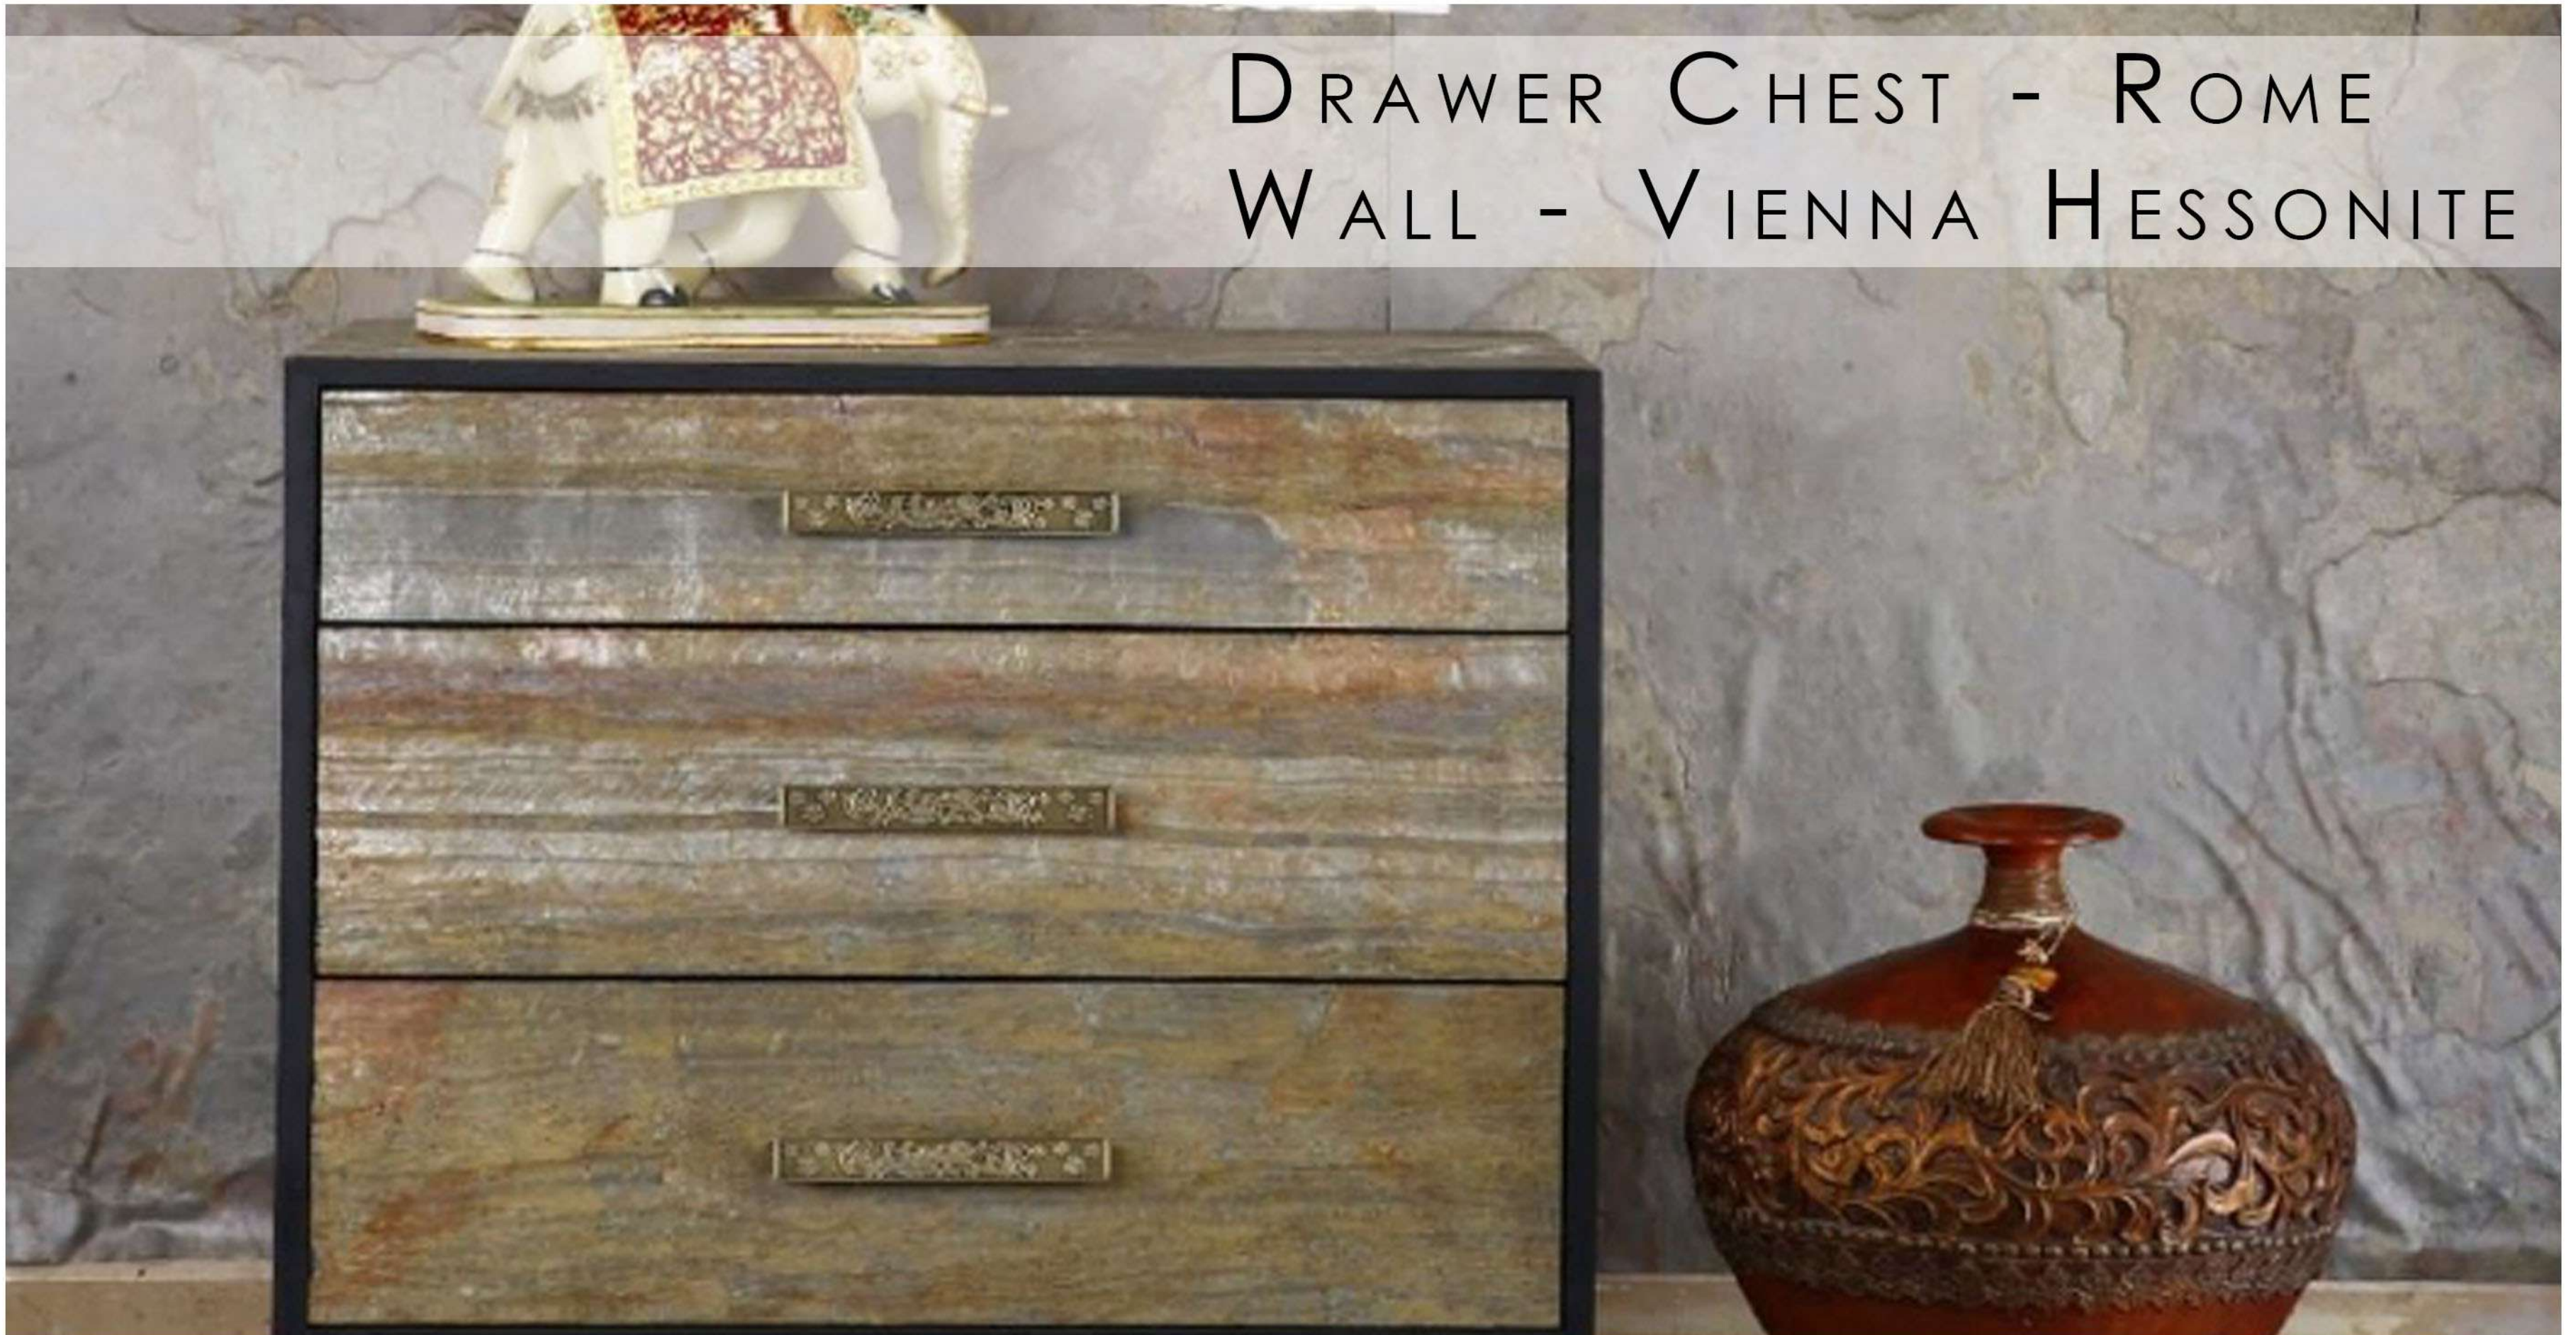

DRAWER CHEST - ROME
WALL - VIENNA HESSONITE