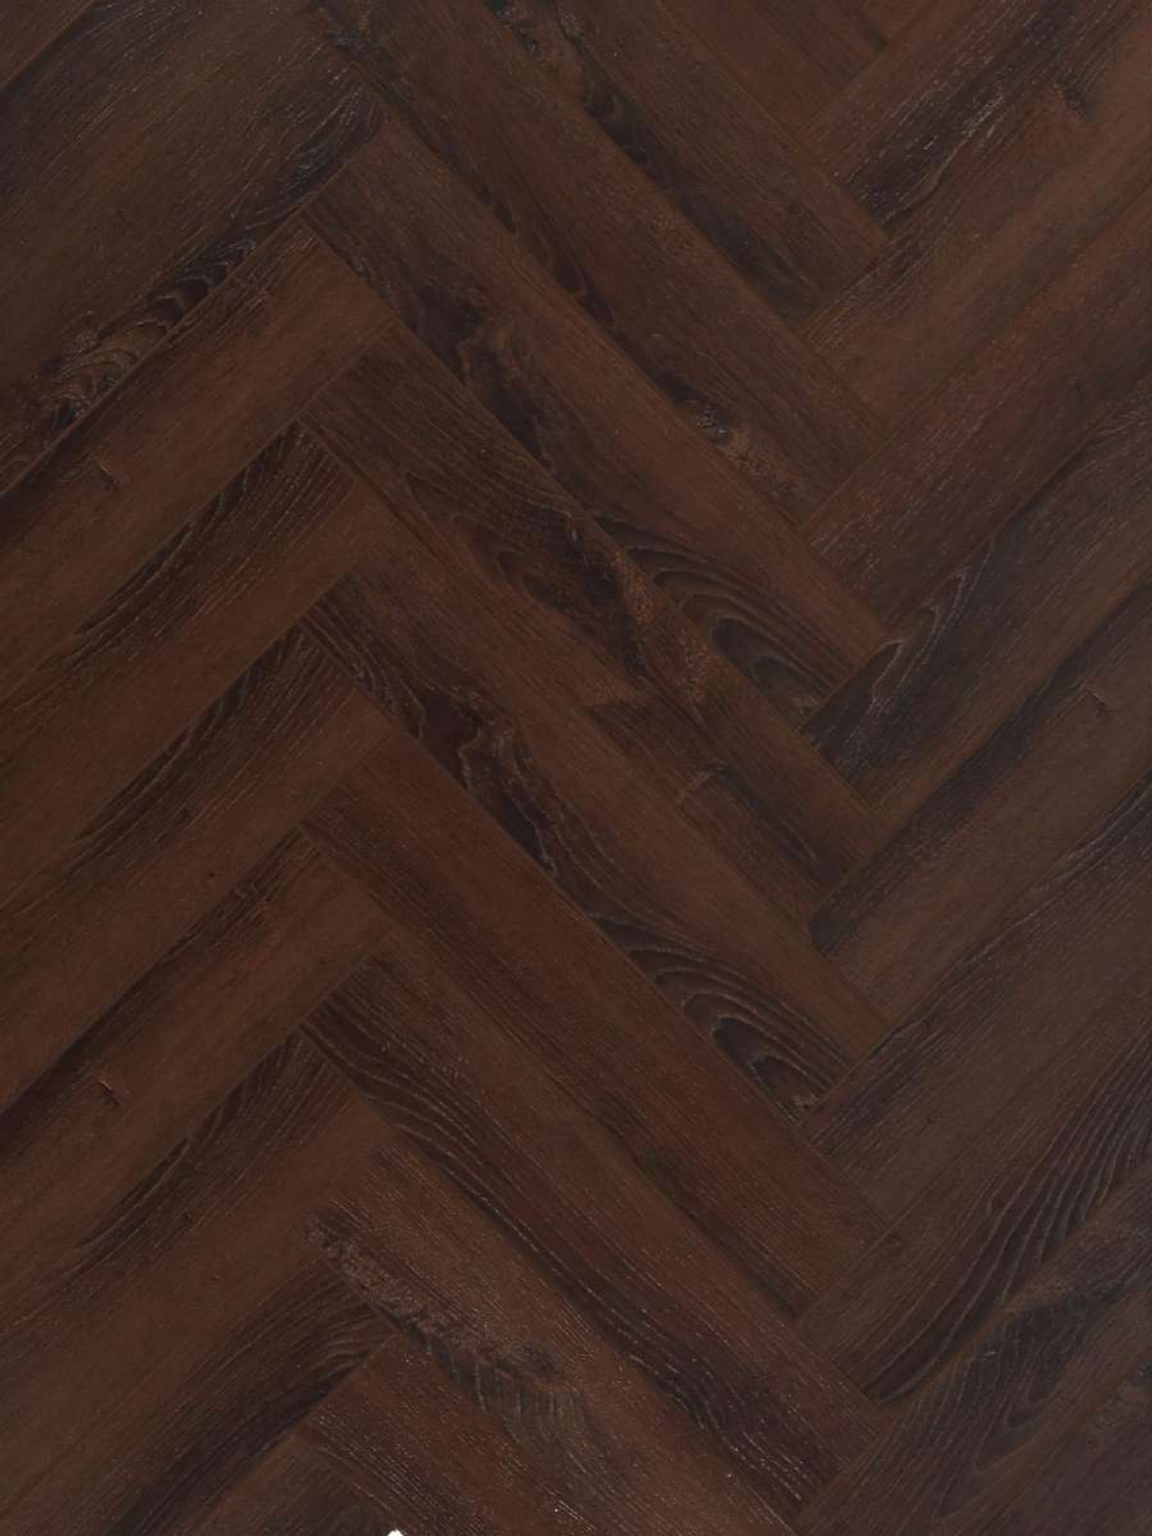

HERRINGBONE 3.0

REAL WOOD MATT SURFACE LAMINATE FLOORING

#236 Macassar Ebony

One Box Contains

Plank Size : 470 x 95 x 12mm

Area Per Box : 36 Plank/Box = 17.33 ft²