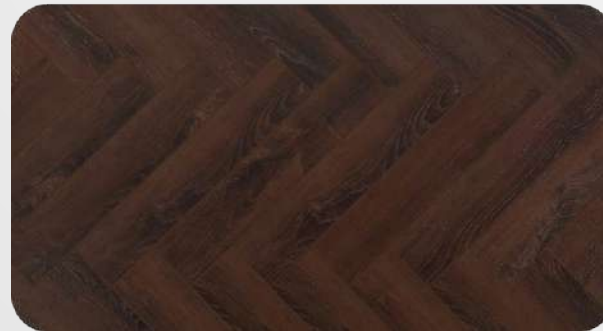

HERRINGBONE 30

REAL WOOD MATT SURFACE LAMINATE FLOORING

20 YEARS
WARRANTY

Features of Herringbone

With an AC5 Anti Scratch coating on the surface, your floor is durable and well-protected against daily wear & tear that occur through high compression, tension, shear, torsion, and bending – your guarantee for living carefree.

HERRINGBONE 3.0

REAL WOOD MATT SURFACE LAMINATE FLOORING

Overview Fresh Wood Looks

One Box Contains

Plank Size : 470 x 95 x 12mm
Area Per Box : 36 Plank/Box = 17.33 ft²

#231 Blanco Zeus

#233 Cemento Spa

#234 Stellar Negro

#235 Angel Jasper

#236 Macassar Ebony

#239 Rosa Aurora

PIETRA
COLLECTION

Real Wood
Grain Surface

HERRINGBONE 3.0

REAL WOOD MATT SURFACE LAMINATE FLOORING

#231 Blanco Zeus