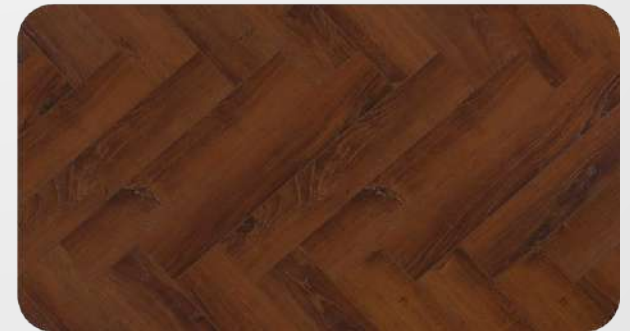

HERRINGBONE 30

REAL WOOD MATT SURFACE LAMINATE FLOORING

20 YEARS
WARRANTY

Features of Herringbone

With an AC5 Anti Scratch coating on the surface, your floor is durable and well-protected against daily wear & tear that occur through high compression, tension, shear, torsion, and bending – your guarantee for living carefree.

HERRINGBONE 3.0

REAL WOOD MATT SURFACE LAMINATE FLOORING

Overview Fresh Wood Looks

One Box Contains

Plank Size : 470 x 95 x 12mm
Area Per Box : 36 Plank/Box = 17.33 ft²

#231 Blanco Zeus

#233 Cemento Spa

#234 Stellar Negro

#235 Angel Jasper

#236 Macassar Ebony

#239 Rosa Aurora

PIETRA
COLLECTION

Real Wood
Grain Surface

HERRINGBONE 3.0

REAL WOOD MATT SURFACE LAMINATE FLOORING

#231 Blanco Zeus