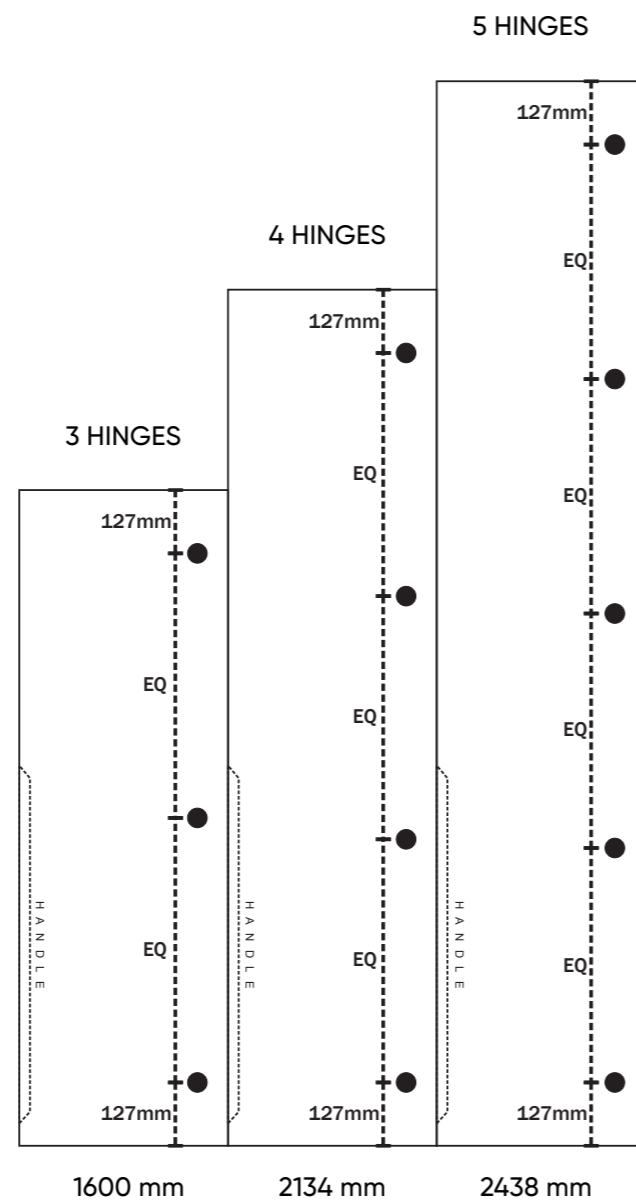

The closing system is equipped with single-face hinged doors.

The size and weight of the door determines the number of hinges to be used.

REFERENCE DIAGRAM TO DETERMINE NUMBER OF HINGES REQUIRED AS PER DOOR HEIGHT.