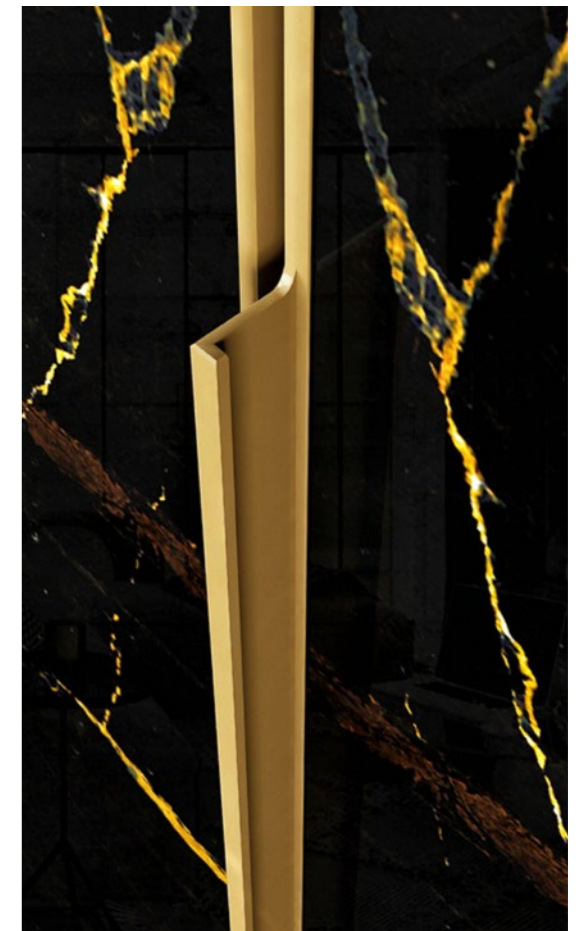

JB Glass presents its Long Handle Wardrobe collection. Available in heights extending upto 3.3 meters, these are the tallest Aluminium door profiles available anywhere in India. The 3mm slim and continuous profiles run on all four sides, giving the door panels clean and elegant lines. You can choose from our wide and exclusive range of glass types and finishes for the wardrobe doors, to match any interior aesthetic. What's more, we provide long handles and fixtures, which match the profile finish. Our Long Handle Wardrobe collection is guaranteed to give a facelift to your interior spaces.

*“The details are not the details, they make the design”*

- Charles Eames

Contemporary, elegant, fluid and functional - our long handle profile is available in two colors to match the glass door panel finish for a seamless look.

BLACK LONG HANDLE PROFILE

CHAMPAGE LONG HANDLE PROFILE

Joint detail  
Hardware fixtures are available in finishes that match the door panel.

Style your interiors with our sophisticated wardrobes, which come dressed in exquisite glass styles. More than 80 finishes to choose from across our Marmo, Marble, Figured, Lacquered and Tinted glass styles, discover exciting possibilities to style your wardrobe.