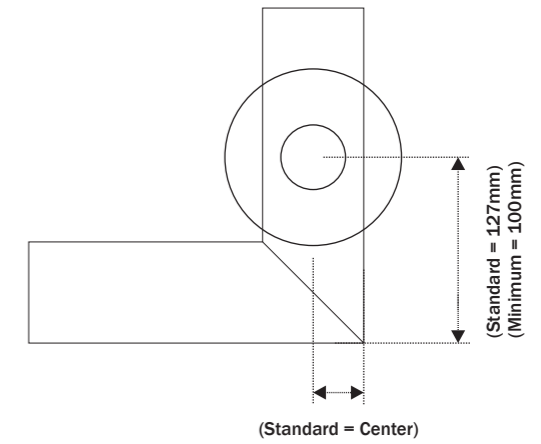

## HINGE DETAILS

The closing system is equipped with single-face hinged doors.

The size and weight of the door determines the number of hinges to be used.

REFERENCE DIAGRAM TO DETERMINE NUMBER OF HINGES REQUIRED AS PER DOOR HEIGHT.

## HINGE BORING SPECIFICATIONS

- JB Glass recommends HSM1 (EBCO) hinge type.
- Customer may specify hinge manufacturer and provide boring pattern at the time of placing the order.
- Hinge must have a screw-in type mechanism
- Max. hinge cup depth of 12.7 mm
- Distance of hinge hole from door top and bottom = min. 127 mm.
- Distance from door edge to cup edge = 3 to 9 mm (depending on door profile)

## GLASS SPECIFICATIONS

- Glass inserts are 4-5mm thick
- It is tempered safety glass without a tempered logo, unless specified otherwise
- All glass styles have standard max. height of 3000 mm

LONG  
HANDLE  
WARDROBE COLLECTION