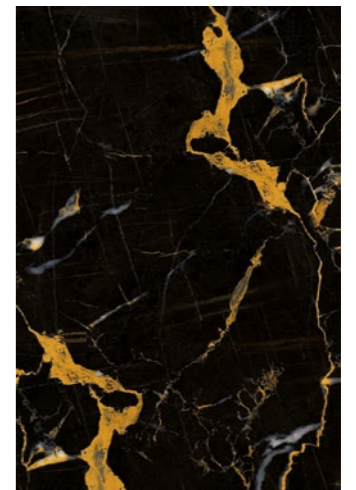

BLACK LONG HANDLE PROFILE

CHAMPAGE LONG HANDLE PROFILE

Joint detail  
Hardware fixtures are available in finishes that match the door panel.

Style your interiors with our sophisticated wardrobes, which come dressed in exquisite glass styles. More than 80 finishes to choose from across our Marmo, Marble, Figured, Lacquered and Tinted glass styles, discover exciting possibilities to style your wardrobe.

# Marmo Mystique

Marmo Gold - Agate

Marmo Gold - Black

Marmo Gold - White

Marmo Silver - White

# Marble Magic

Agate White

Alpine

Black Portoro

Blanco

Golden Portoro

Grano Gold

Notch