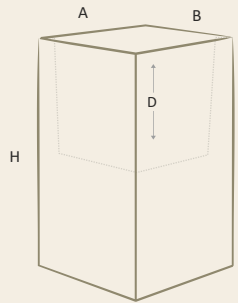

Measurements : inch | millimetre

 Hollow Body  Full Body

A : length, B : width, H : height, D : depth, W : weight in kilogram

Rezelo-12

Rezebó - 12

by Bonasila

R-4812

R-3612

Measurements : inch | millimetre

 Hollow Body  Full Body

A : length, B : width, H : height, D : depth, W : weight in kilogram

Rezelo-14

Rezedo 14

by Bonasila

R-1428

R-4214

R-2814

R-1414

	Hollow Body	Full Body	A	B	D	H	W
R-1818	` 9510		18 457	18 457		18 457	4.5-6
R-3618	` 17235		18 457	36 914		18 457	9-11
R-1836	` 14390	` 20335	18 457	18 457	12 304	36 914	10-12

Measurements : inch | millimetre

	Hollow Body	Full Body	A	B	D	H	W
R-2424	14250		24 609	24 609		24 609	10-12  - 

Measurements : inch | millimetre

 Hollow Body  Full Body

A : length, B : width, H : height, D : depth, W : weight in kilogram