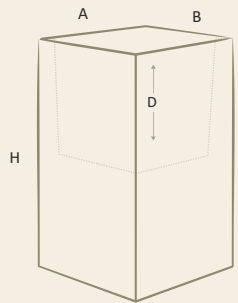

Hollow Body	Full Body	A	B	D	H	W
R-1414	` 6010		14 355	14 355		14|355	3-4
R-2814	` 9315		14 355	28 711		14|355	5-6.5
R-4214	` 11525		14 355	42 1066		14|355	7-9
R-1428	` 10050	` 14515	14 355	14 355	12|304	28|711	5-6.5

Measurements : inch | millimetre

Hollow Body Full Body

A : length, B : width, H : height, D : depth, W : weight in kilogram

Rezelo-14