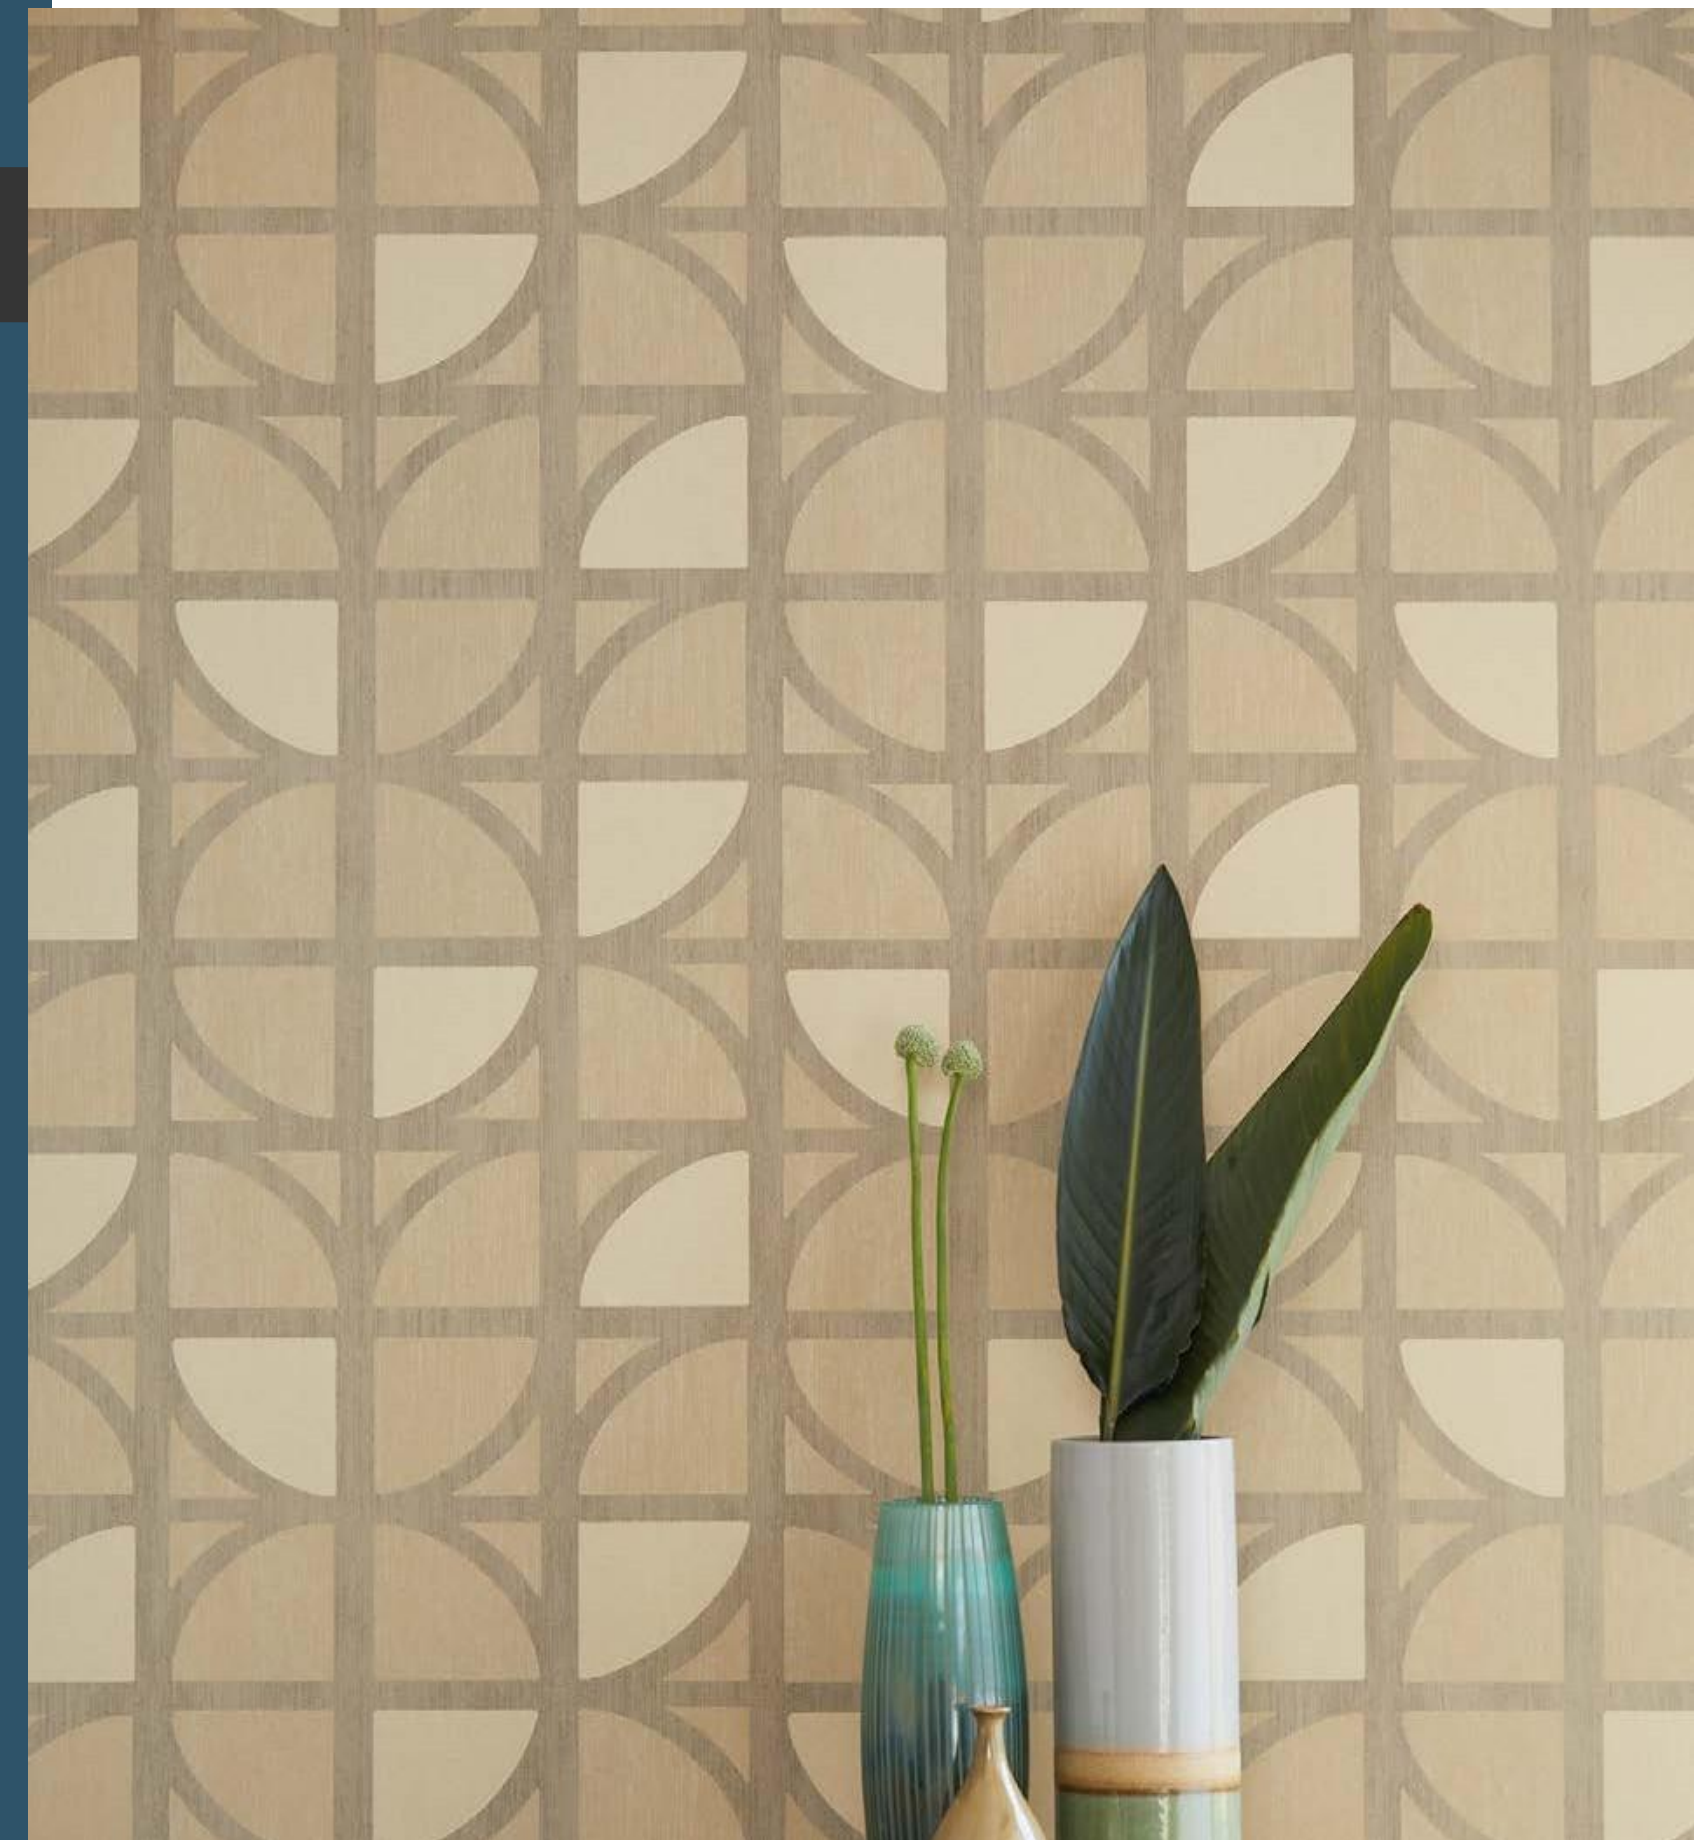

W139X377E75

W139X378E75

W139X379E75

W139X380E75

W139X381E75

Manhattan | W139X378E75

Art Deco design and a 1950's flavor lends a stylish air to a space. Streamlined furniture and bold shades are perfect complements. Be daring, big and bold for a memorable look.