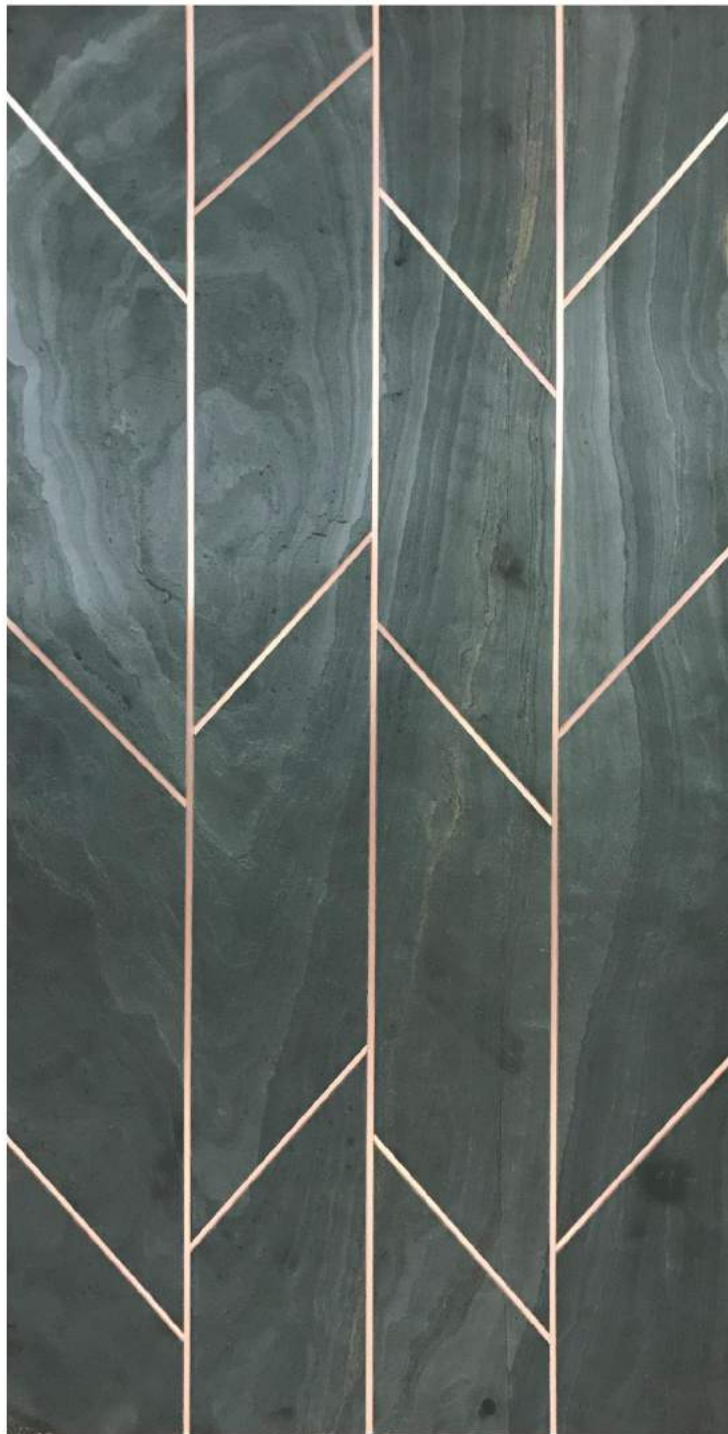

122 x 122 CM

122 x 244 CM

THICKNESS

8 mm

FEATURES

Real Stone, Smooth Surface,
Eco friendly, Easy to Install

HELSINKI

DESIGN CODE :- PDMIP - 1001

DECOR SLIM STONE

SIZES

61 x 122 CM

122 x 122 CM

122 x 244 CM

THICKNESS

8 mm

FEATURES

SIZES

61 x 122 CM

122 x 122 CM

122 x 244 CM

THICKNESS

8 mm

FEATURES

Real Stone, Smooth Surface,
Eco friendly, Easy to Install