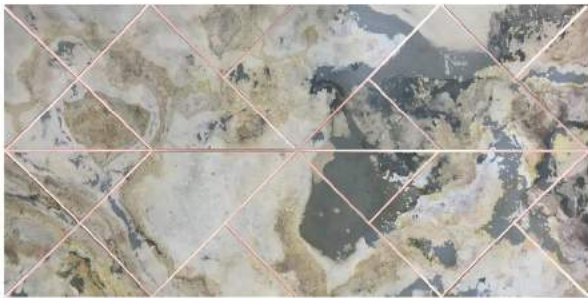

DECOR SLIM STONE

SIZES

61 x 122 CM

122 x 122 CM

122 x 244 CM

THICKNESS

8 mm

FEATURES

Real Stone, Smooth Surface,
Eco friendly, Easy to Install