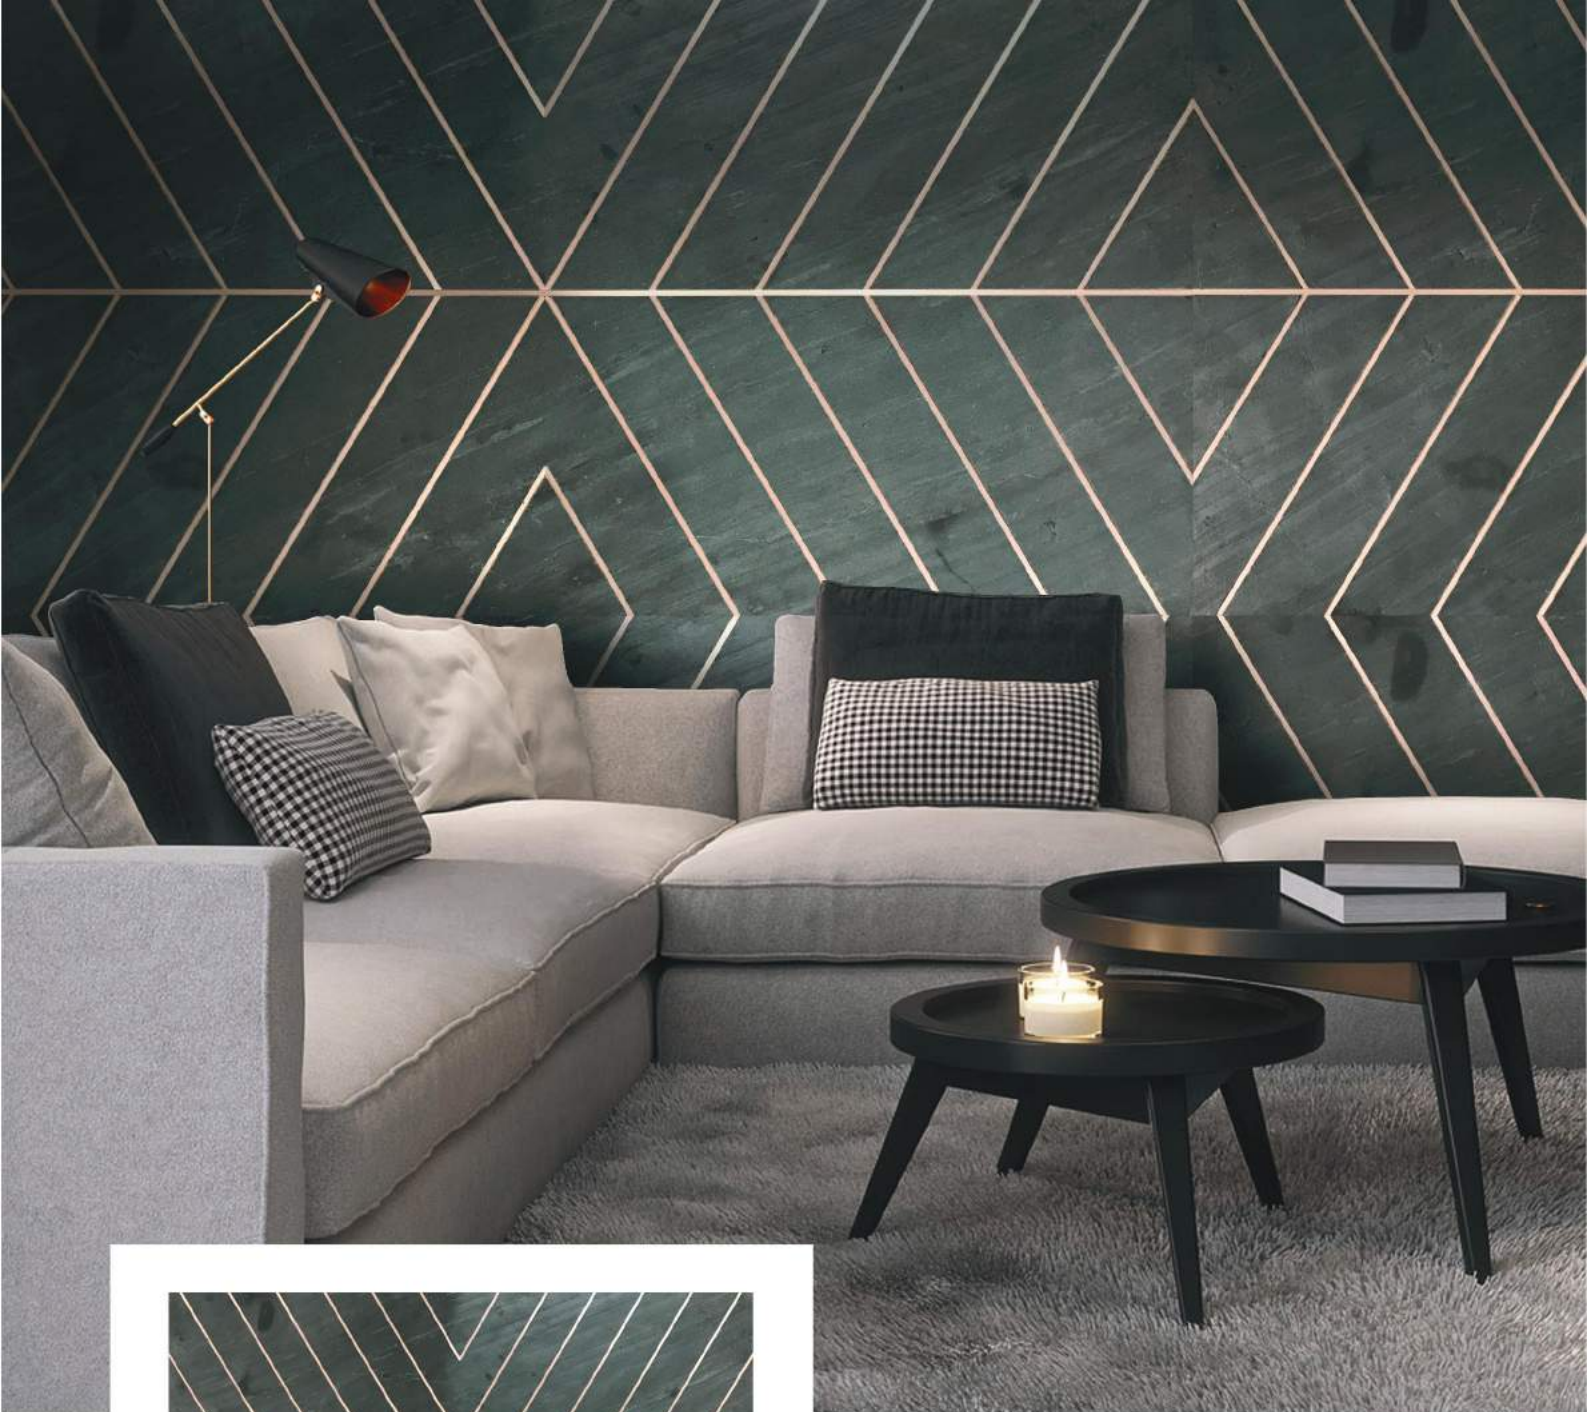

8 mm

FEATURES

Real Stone, Smooth Surface,
Eco friendly, Easy to Install

ROME

DESIGN CODE :- PDMIP - 1002

DECOR SLIM STONE

SIZES

61 x 122 CM