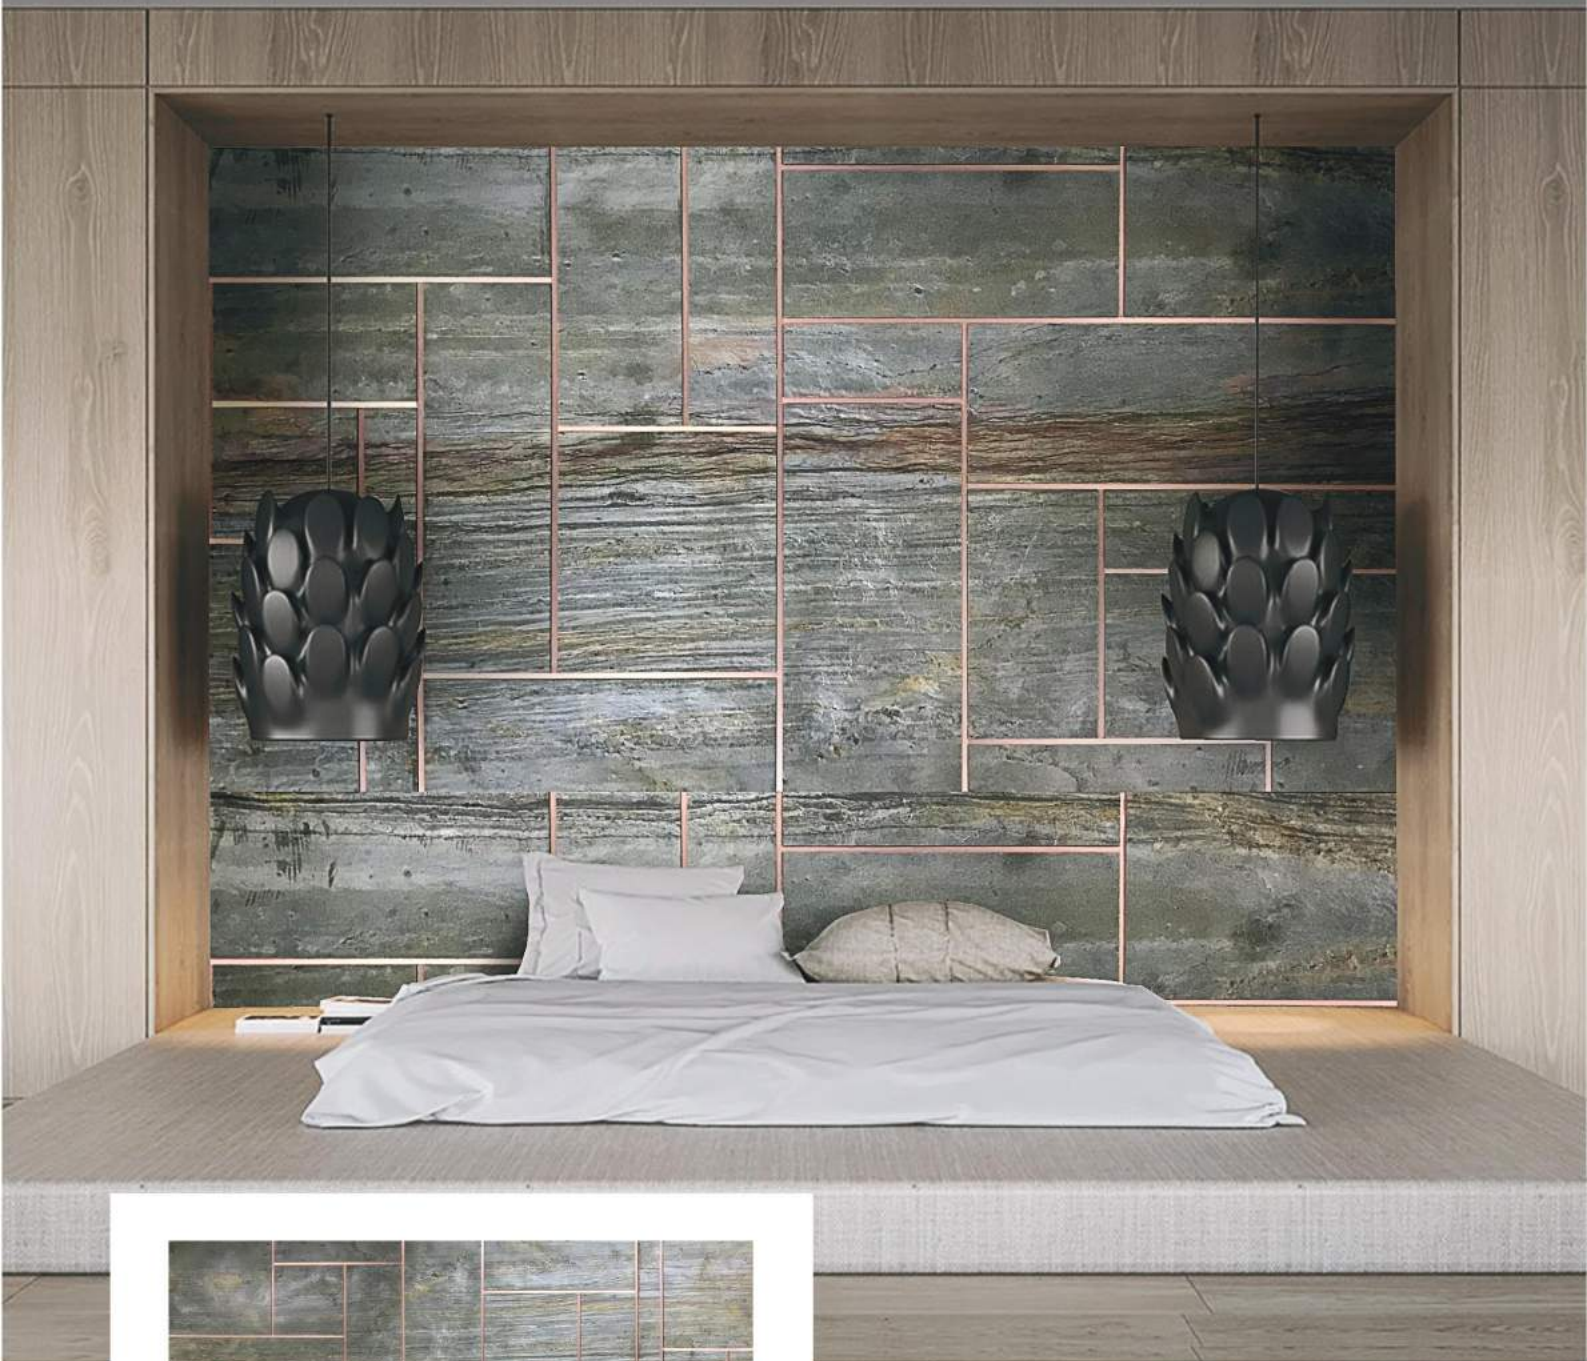

DECOR SLIM STONE

SIZES

61 x 122 CM

122 x 122 CM

122 x 244 CM

THICKNESS

8 mm

FEATURES

Real Stone, Smooth Surface,
Eco friendly, Easy to Install