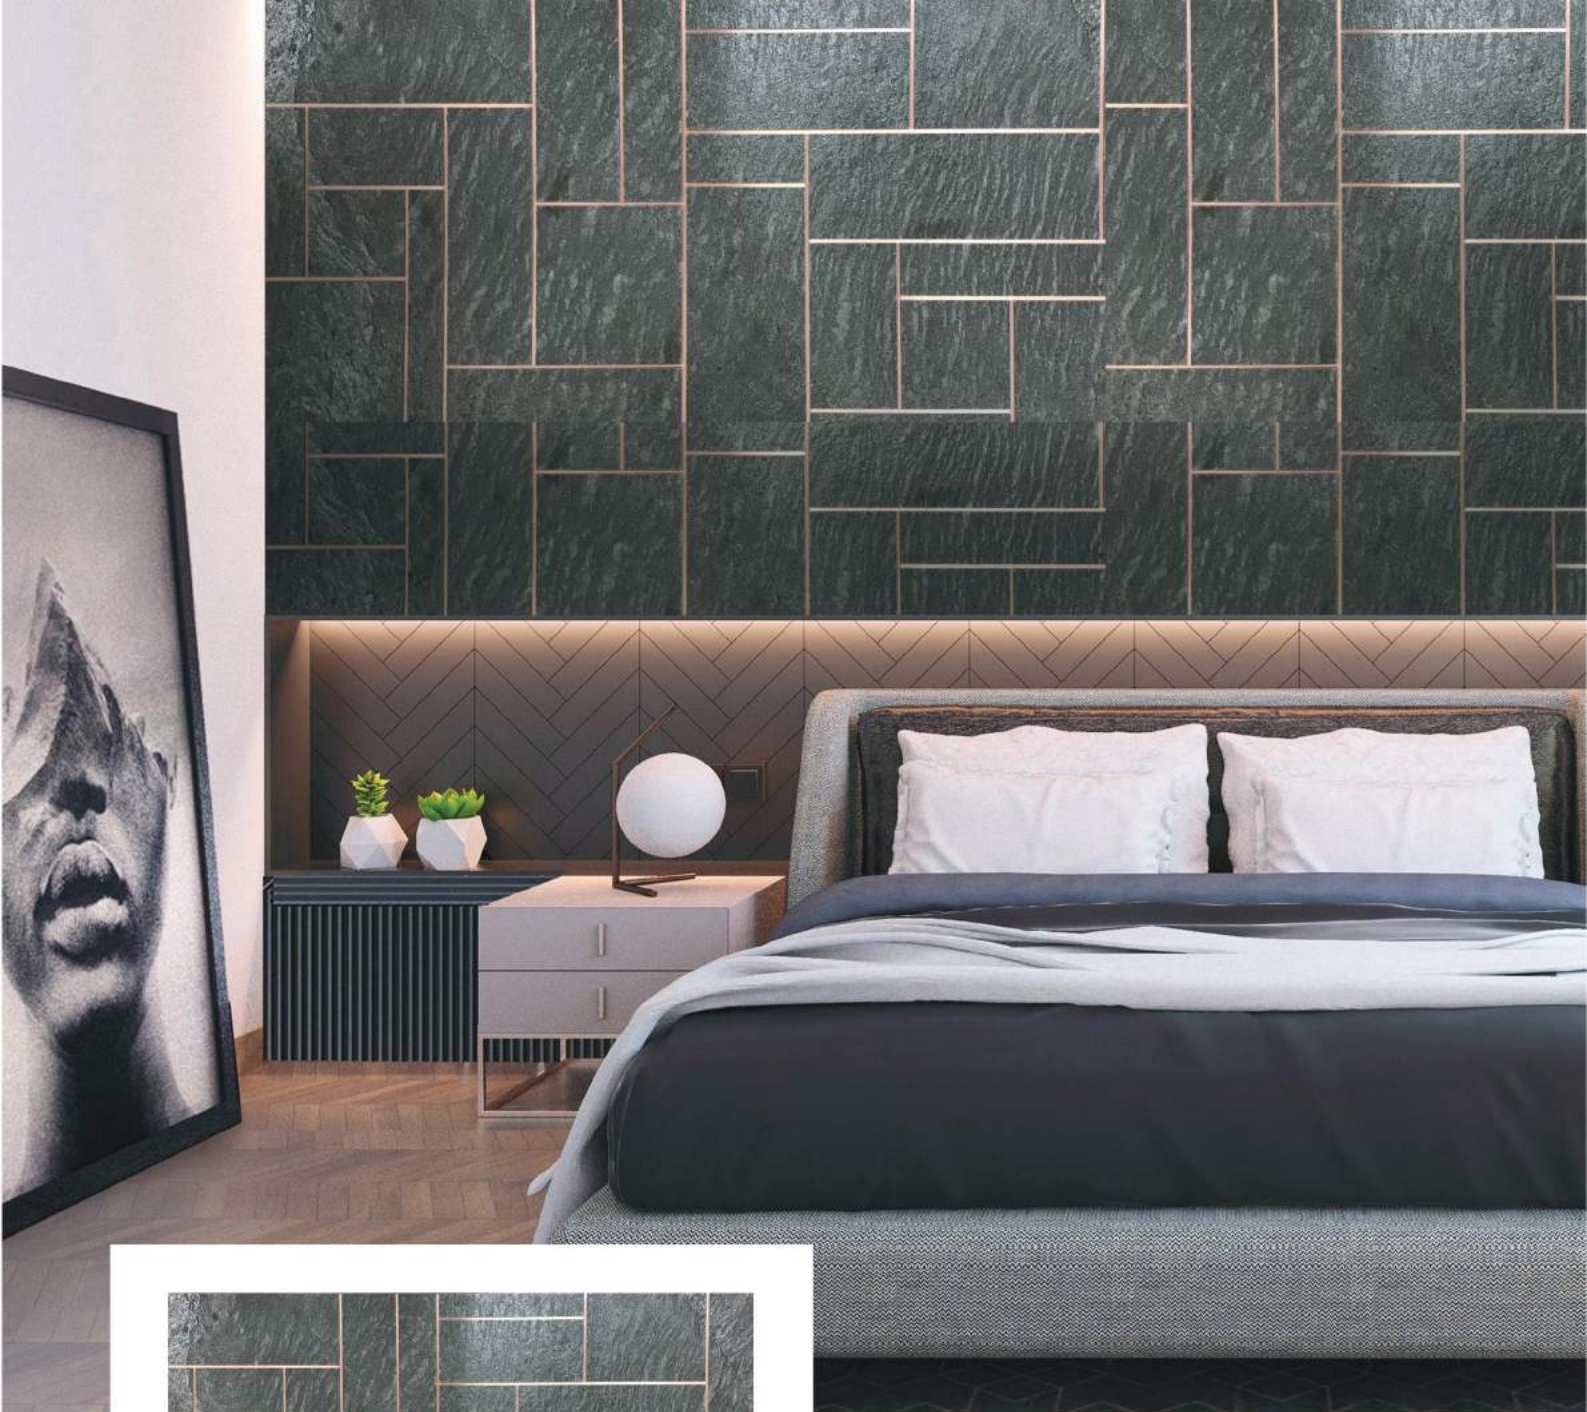

DECOR SLIM STONE

SIZES

61 x 122 CM

122 x 122 CM

122 x 244 CM

THICKNESS

8 mm

FEATURES