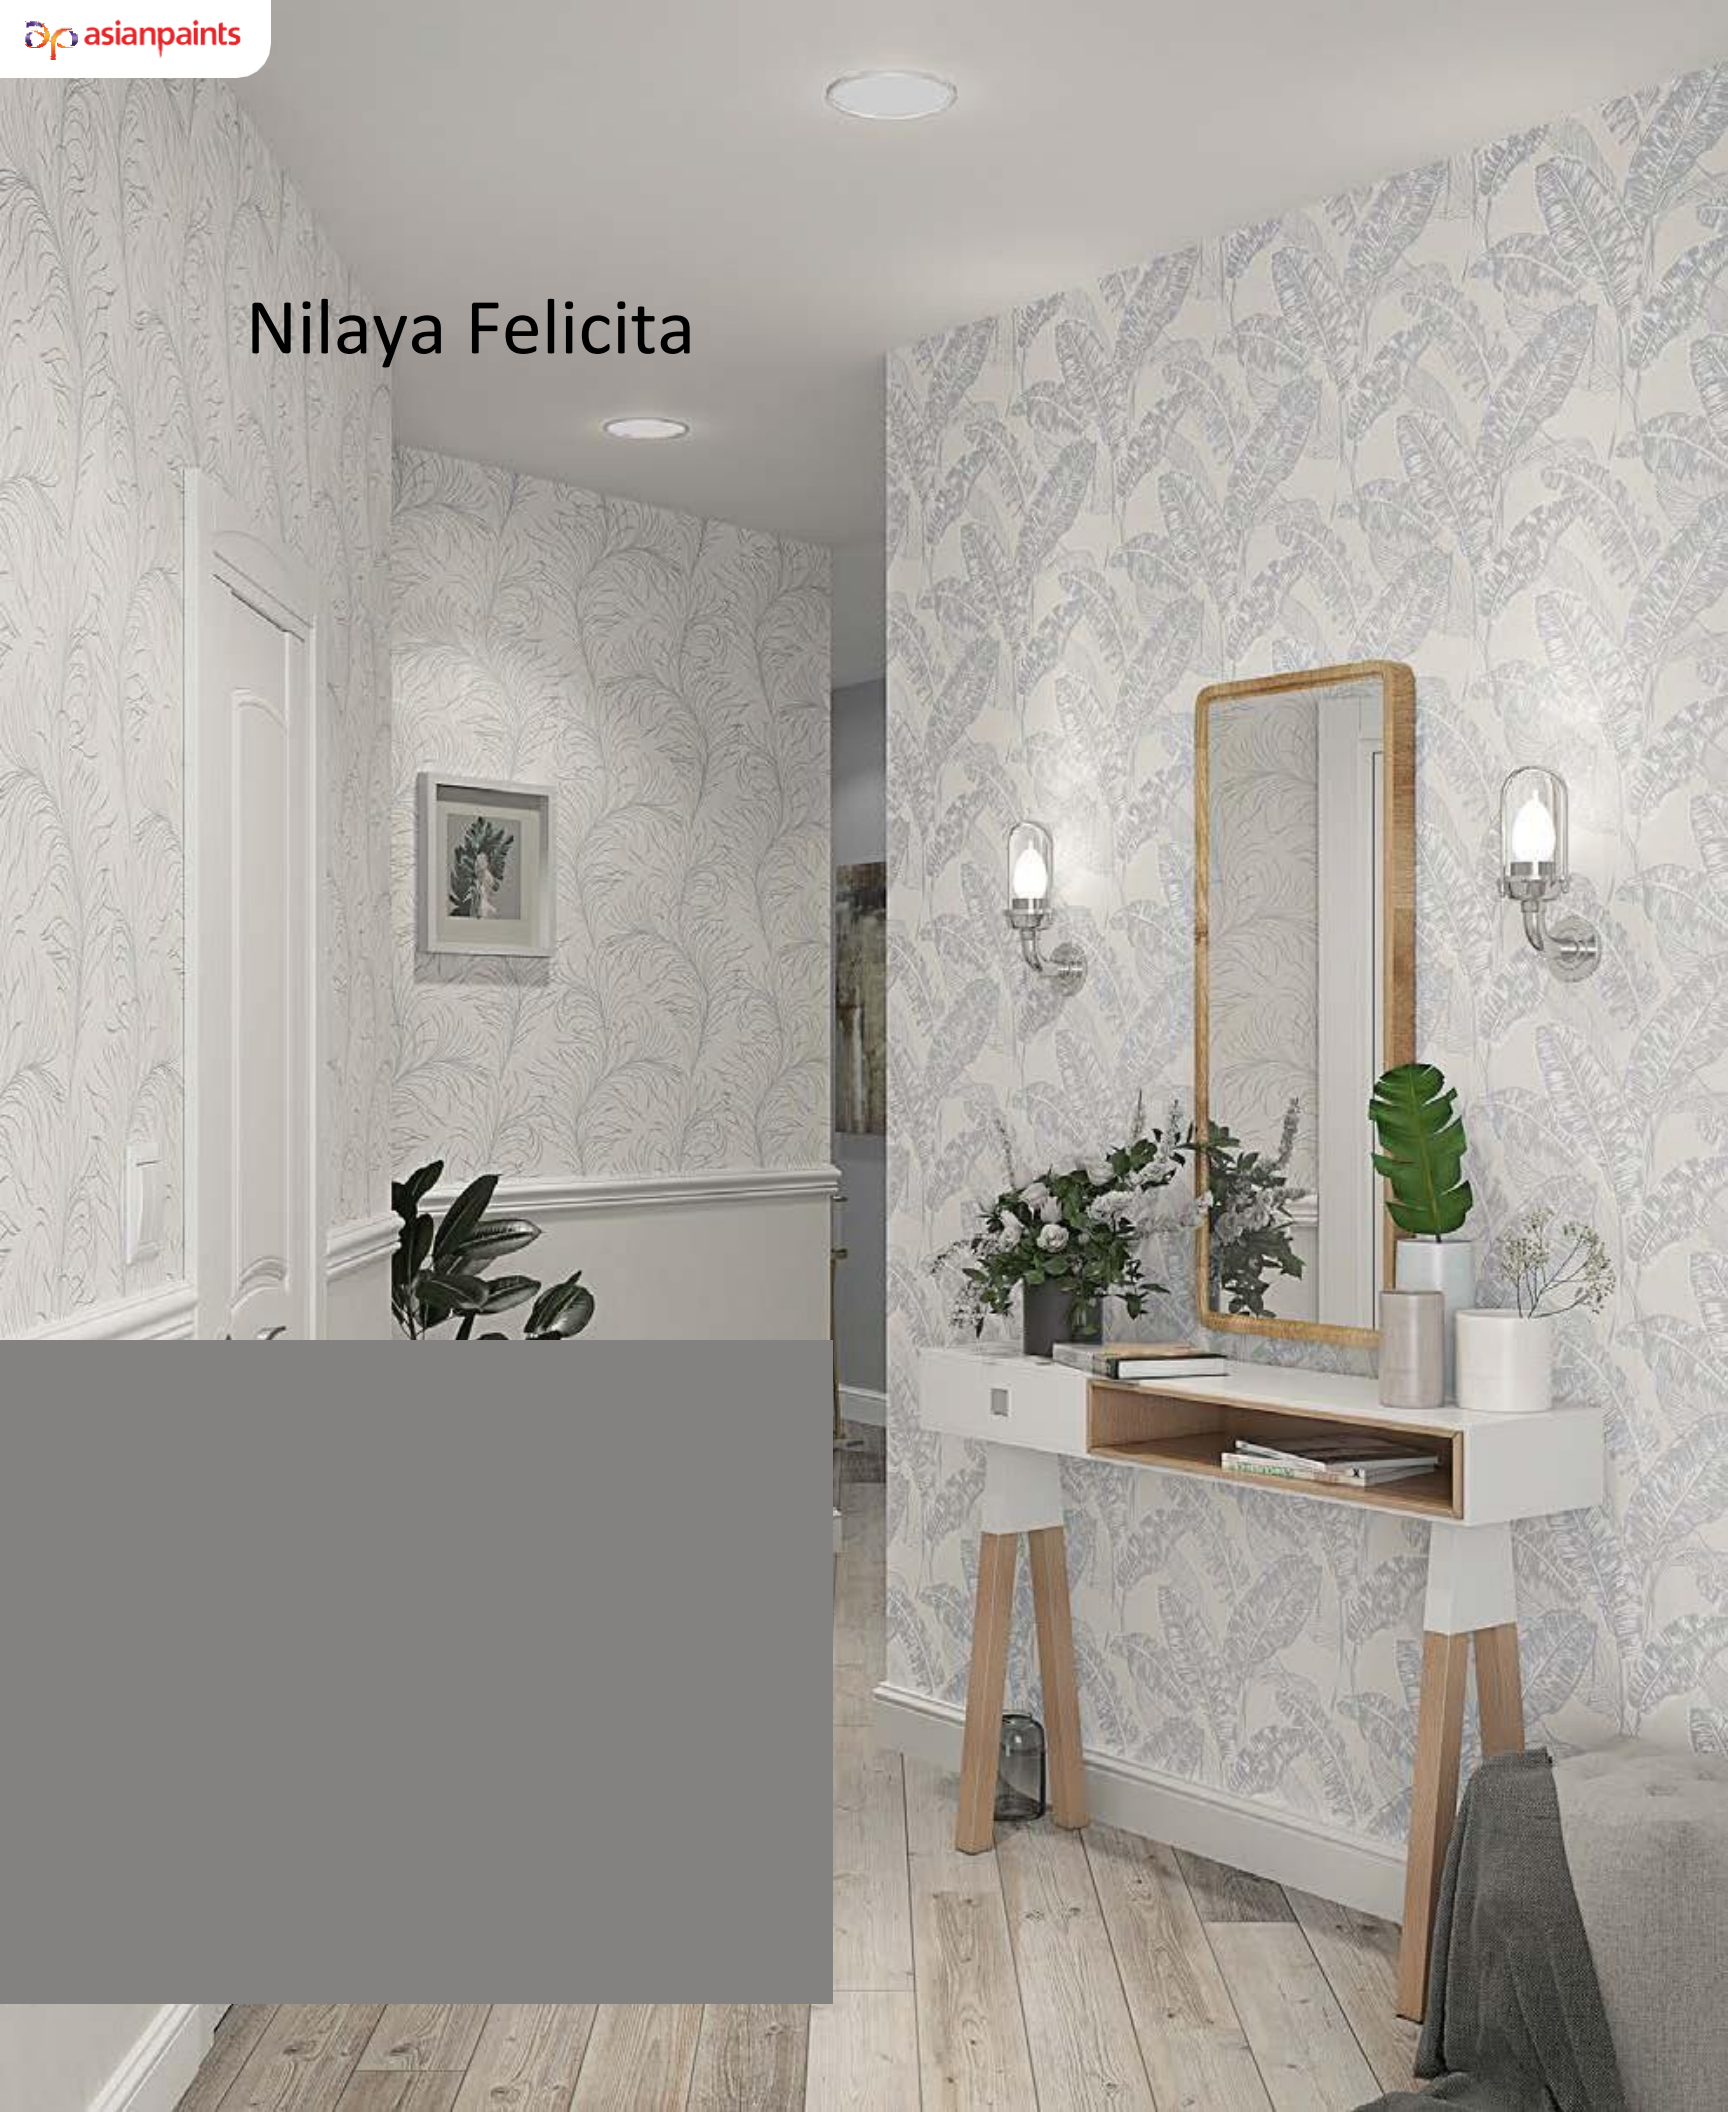

Nilaya Felicita

Studio Allure

Design Personified...

“Archbishop Casimir Complex” No. 127, Casimir Complex,
1st floor, TTK Road, Alwarpet, Chennai - 600 018.
Mobile: +91 9840165000 | 99406 77778
Email: studioallureint@gmail.com | Web: www.studioallure.in