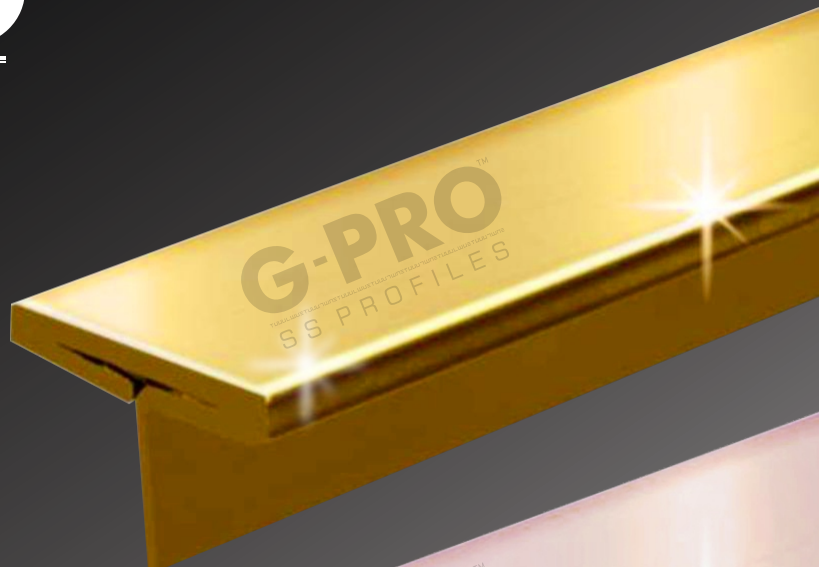

G-PRO™

SS PROFILES

GOLD
Mirror

ROSE GOLD
Mirror

Model	Dimension	Lenght	Finish	Colour
T6		10 Feet	Mirror	Gold & Rose Gold
T8		10 Feet	Mirror	Gold & Rose Gold
T12		10 Feet	Mirror	Gold & Rose Gold
T15		10 Feet	Mirror	Gold & Rose Gold
T25		10 Feet	Mirror	Gold & Rose Gold

Grade 304

PVD Titanium Coating

Exterior / Interior application

***15 Years Warranty**

G-PRO™

SS PROFILES

GOLD
Mirror

ROSE GOLD
Mirror

Model	Dimension	Lenght	Finish	Colour
U6		10 Feet	Mirror	Gold & Rose Gold
U8		10 Feet	Mirror	Gold & Rose Gold
U12		10 Feet	Mirror	Gold & Rose Gold

Grade 304

PVD Titanium Coating

Exterior / Interior application

*** 15 Years Warranty**

G-PRO™

SS PROFILES

GOLD
Mirror

ROSE GOLD
Mirror

Model	Dimension	Lenght	Finish	Colour
L12		10 Feet	Mirror	Gold & Rose Gold
L20		10 Feet	Mirror	Gold & Rose Gold

Grade 304

PVD Titanium Coating