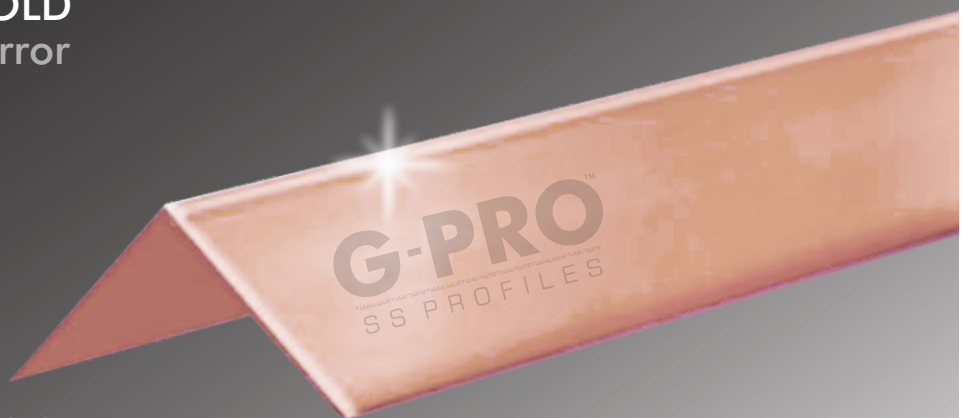

G-PRO™

SS PROFILES

GOLD
Mirror

ROSE GOLD
Mirror

Model	Dimension	Lenght	Finish	Colour
T6		10 Feet	Mirror	Gold & Rose Gold
T8		10 Feet	Mirror	Gold & Rose Gold
T12		10 Feet	Mirror	Gold & Rose Gold
T15		10 Feet	Mirror	Gold & Rose Gold
T25		10 Feet	Mirror	Gold & Rose Gold

Model	Dimension	Lenght	Finish	Colour
U6		10 Feet	Mirror	Gold & Rose Gold
U8		10 Feet	Mirror	Gold & Rose Gold
U12		10 Feet	Mirror	Gold & Rose Gold

Grade 304

PVD Titanium Coating

Exterior / Interior application

*** 15 Years Warranty**

G-PRO™

SS PROFILES

GOLD
Mirror

ROSE GOLD
Mirror

Model	Dimension	Lenght	Finish	Colour
L12		10 Feet	Mirror	Gold & Rose Gold
L20		10 Feet	Mirror	Gold & Rose Gold

Grade 304

PVD Titanium Coating