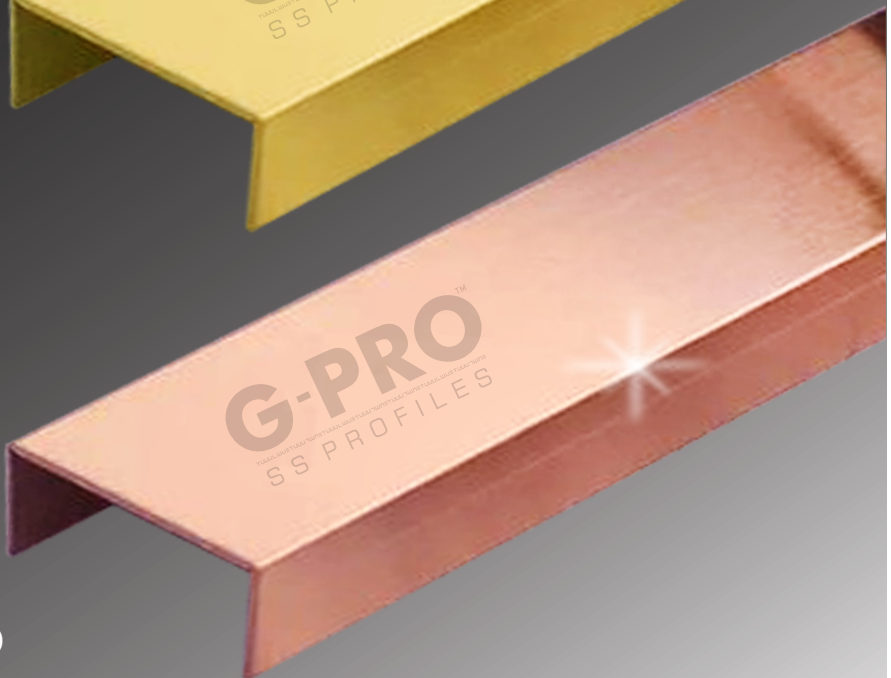

G-PRO™

SS PROFILES

GOLD
Mirror

ROSE GOLD
Mirror

Model	Dimension	Lenght	Finish	Colour
T6		10 Feet	Mirror	Gold & Rose Gold
T8		10 Feet	Mirror	Gold & Rose Gold
T12		10 Feet	Mirror	Gold & Rose Gold
T15		10 Feet	Mirror	Gold & Rose Gold
T25		10 Feet	Mirror	Gold & Rose Gold

Grade 304

PVD Titanium Coating

Exterior / Interior application

***15 Years Warranty**

G-PRO™

SS PROFILES

GOLD
Mirror

ROSE GOLD
Mirror

Model	Dimension	Lenght	Finish	Colour
U6		10 Feet	Mirror	Gold & Rose Gold
U8		10 Feet	Mirror	Gold & Rose Gold
U12		10 Feet	Mirror	Gold & Rose Gold

Grade 304

PVD Titanium Coating

Exterior / Interior application

*** 15 Years Warranty**

G-PRO™

SS PROFILES

GOLD
Mirror

ROSE GOLD
Mirror

Model	Dimension	Lenght	Finish	Colour
L12		10 Feet	Mirror	Gold & Rose Gold
L20		10 Feet	Mirror	Gold & Rose Gold

Grade 304

PVD Titanium Coating