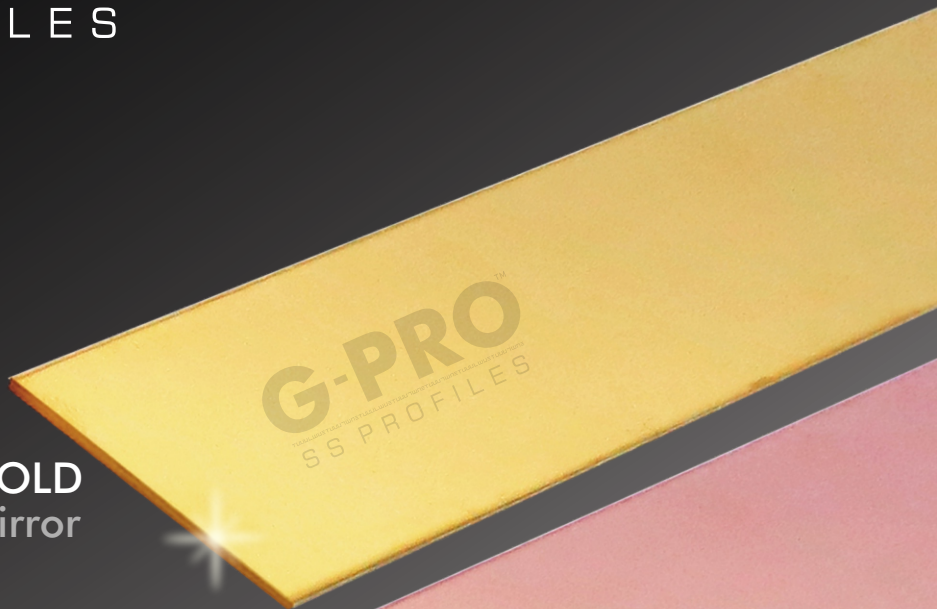

G-PRO™

SS PROFILES

GOLD
Mirror