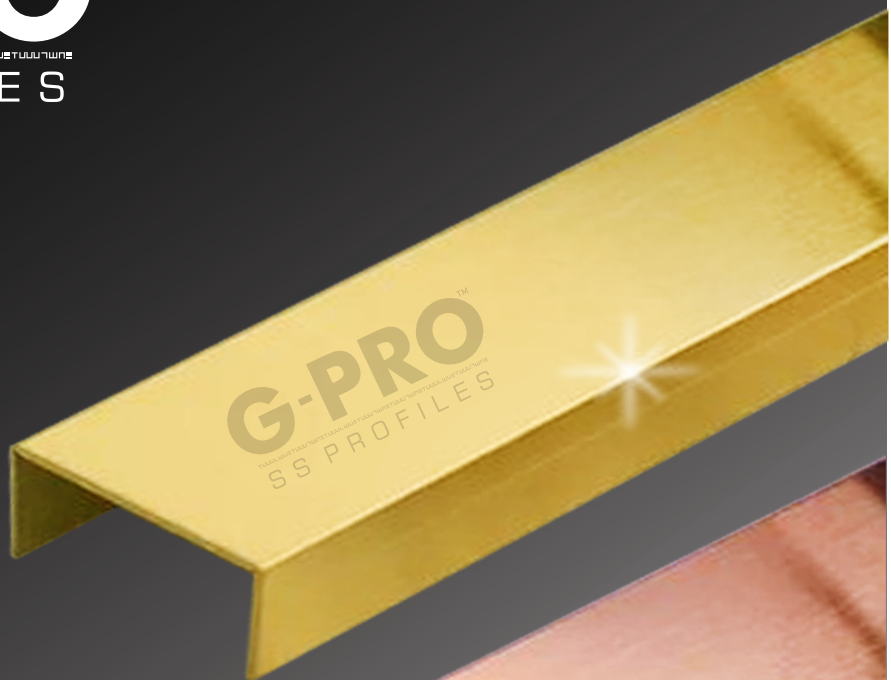

G-PRO™

SS PROFILES

GOLD
Mirror

ROSE GOLD
Mirror

Model	Dimension	Lenght	Finish	Colour
T6		10 Feet	Mirror	Gold & Rose Gold
T8		10 Feet	Mirror	Gold & Rose Gold
T12		10 Feet	Mirror	Gold & Rose Gold
T15		10 Feet	Mirror	Gold & Rose Gold
T25		10 Feet	Mirror	Gold & Rose Gold

Grade 304

PVD Titanium Coating

Exterior / Interior application

***15 Years Warranty**

G-PRO™

SS PROFILES

GOLD
Mirror

ROSE GOLD
Mirror

Model	Dimension	Lenght	Finish	Colour
U6		10 Feet	Mirror	Gold & Rose Gold
U8		10 Feet	Mirror	Gold & Rose Gold
U12		10 Feet	Mirror	Gold & Rose Gold

Grade 304

PVD Titanium Coating

Exterior / Interior application

*** 15 Years Warranty**

G-PRO™

SS PROFILES

GOLD
Mirror

ROSE GOLD
Mirror

Model	Dimension	Lenght	Finish	Colour
L12		10 Feet	Mirror	Gold & Rose Gold
L20		10 Feet	Mirror	Gold & Rose Gold

Grade 304

PVD Titanium Coating