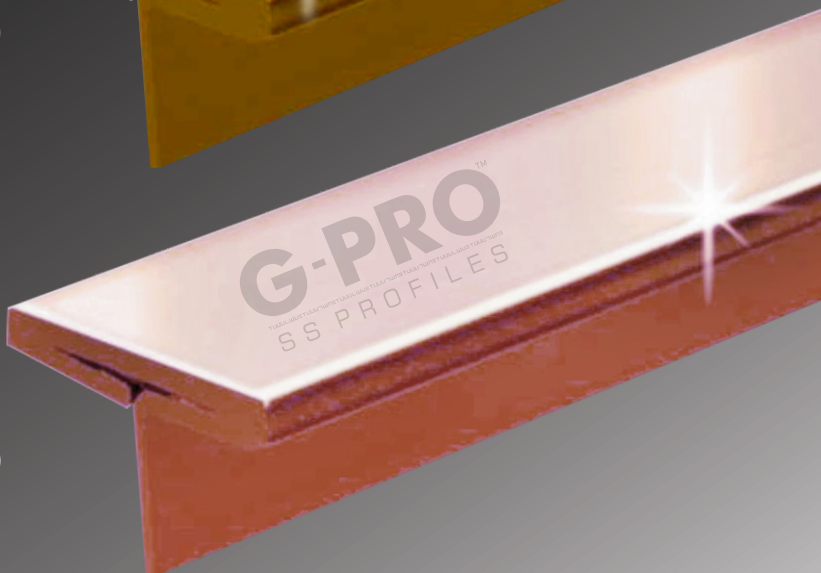

G-PRO™

SS PROFILES

GOLD
Mirror

ROSE GOLD
Mirror

Model	Dimension	Lenght	Finish	Colour
T6		10 Feet	Mirror	Gold & Rose Gold
T8		10 Feet	Mirror	Gold & Rose Gold
T12		10 Feet	Mirror	Gold & Rose Gold
T15		10 Feet	Mirror	Gold & Rose Gold
T25		10 Feet	Mirror	Gold & Rose Gold

Grade 304

PVD Titanium Coating

Exterior / Interior application

***15 Years Warranty**

G-PRO™

SS PROFILES

GOLD
Mirror

ROSE GOLD
Mirror

Model	Dimension	Lenght	Finish	Colour
U6		10 Feet	Mirror	Gold & Rose Gold
U8		10 Feet	Mirror	Gold & Rose Gold
U12		10 Feet	Mirror	Gold & Rose Gold

Grade 304

PVD Titanium Coating

Exterior / Interior application

*** 15 Years Warranty**

G-PRO™

SS PROFILES

GOLD
Mirror

ROSE GOLD
Mirror

Model	Dimension	Lenght	Finish	Colour
L12		10 Feet	Mirror	Gold & Rose Gold
L20		10 Feet	Mirror	Gold & Rose Gold

Grade 304

PVD Titanium Coating