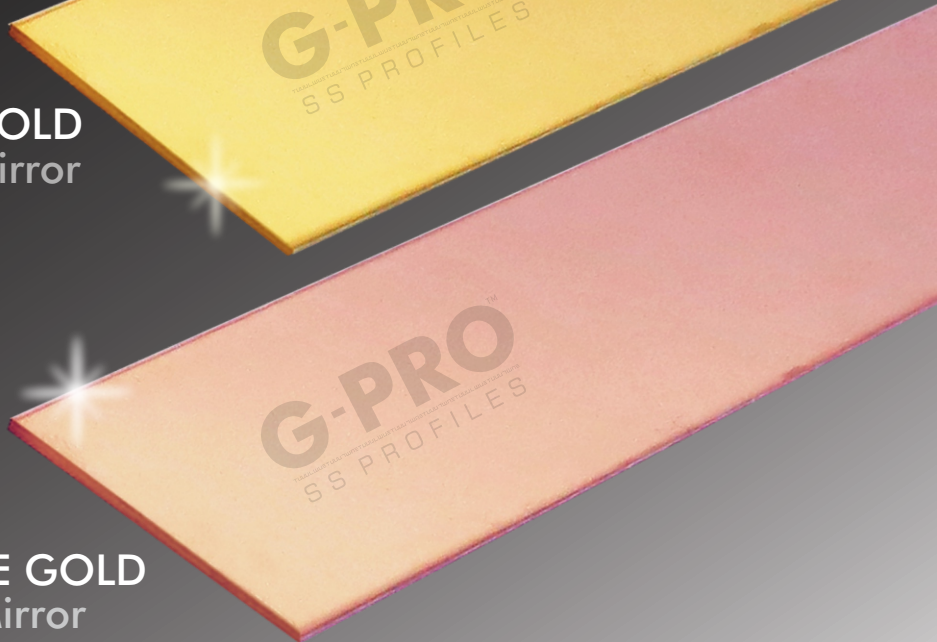

Exterior / Interior application

*** 15 Years Warranty**

G-PRO™

SS PROFILES

GOLD
Mirror

ROSE GOLD
Mirror

Model	Dimension	Length	Finish	Colour
P12	↓ 12 mm ↓	8 Feet	Mirror	Gold & Rose Gold
P19	↓ 19 mm ↓	8 Feet	Mirror	Gold & Rose Gold
P38	↓ 38 mm ↓	8 Feet	Mirror	Gold & Rose Gold
P50	↓ 50 mm ↓	8 Feet	Mirror	Gold & Rose Gold