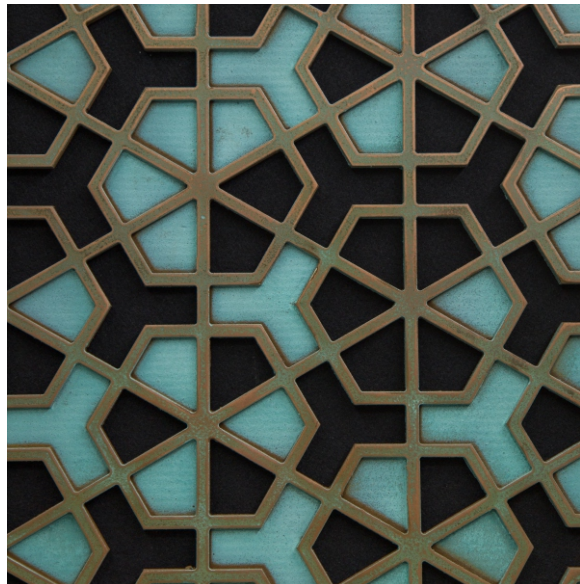

HEXAGON SCREEN COPPER PATINA