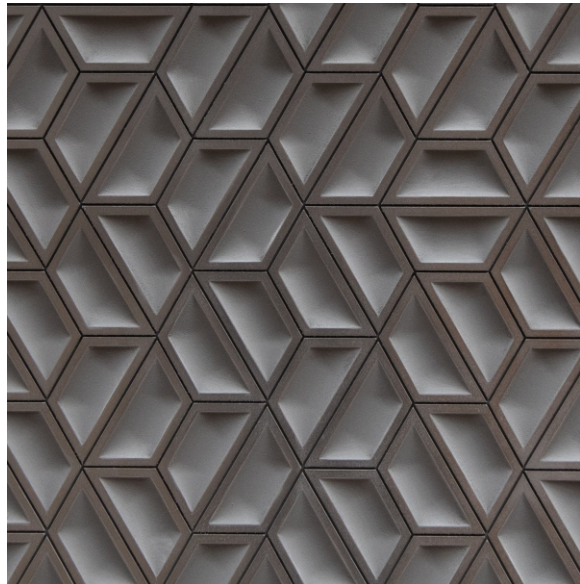

HEXAGON GUN METAL