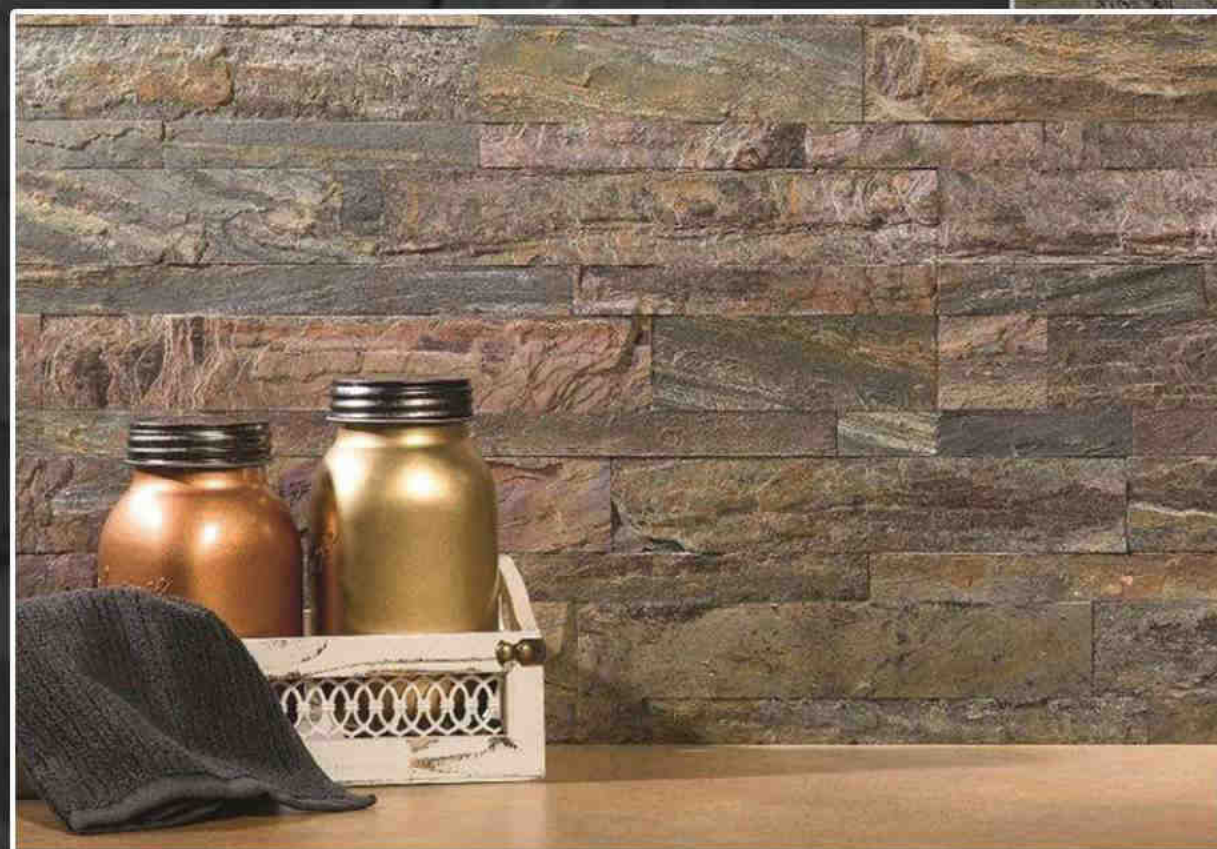

DECOR SLIM STONE

3D PEEL & STICK SELF ADHESIVE
WALLING

SIZE : 15 X 60 CM

CUT

For using the 3D PEEL & STICK SELF ADHESIVE PANEL around the switches, Outlets, arches, and other small areas, you can cut the panels easily according to your requirement.