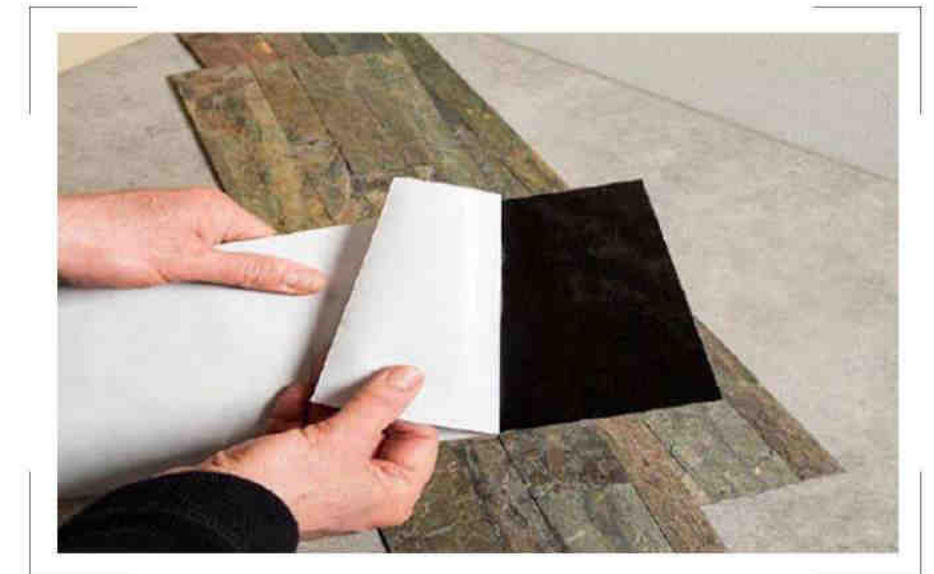

DECOR SLIM STONE

3D PEEL & STICK SELF ADHESIVE
WALLING

SIZE : 15 X 60 CM

CUT

For using the 3D PEEL & STICK SELF ADHESIVE PANEL around the switches, Outlets, arches, and other small areas, you can cut the panels easily according to your requirement.

PEEL OFF

Don't be hassle for applying 3D PEEL & STICK SELF ADHESIVE PANEL, applying of the panel is very easy and less time consuming. Once you've prepared your surface, all you have to do is peel off the backing to reveal the adhesive on the back side of the panel.

PASTE

Once you've peeled off the backing, lightly place the 3D PEEL & STICK SELF ADHESIVE PANEL onto the wall. Then, apply firm pressure evenly across the entire panel if you're sure about placement. Our special adhesive really sticks so you'll want to make sure it's in the right spot. Repeat the process with the rest of your panels.