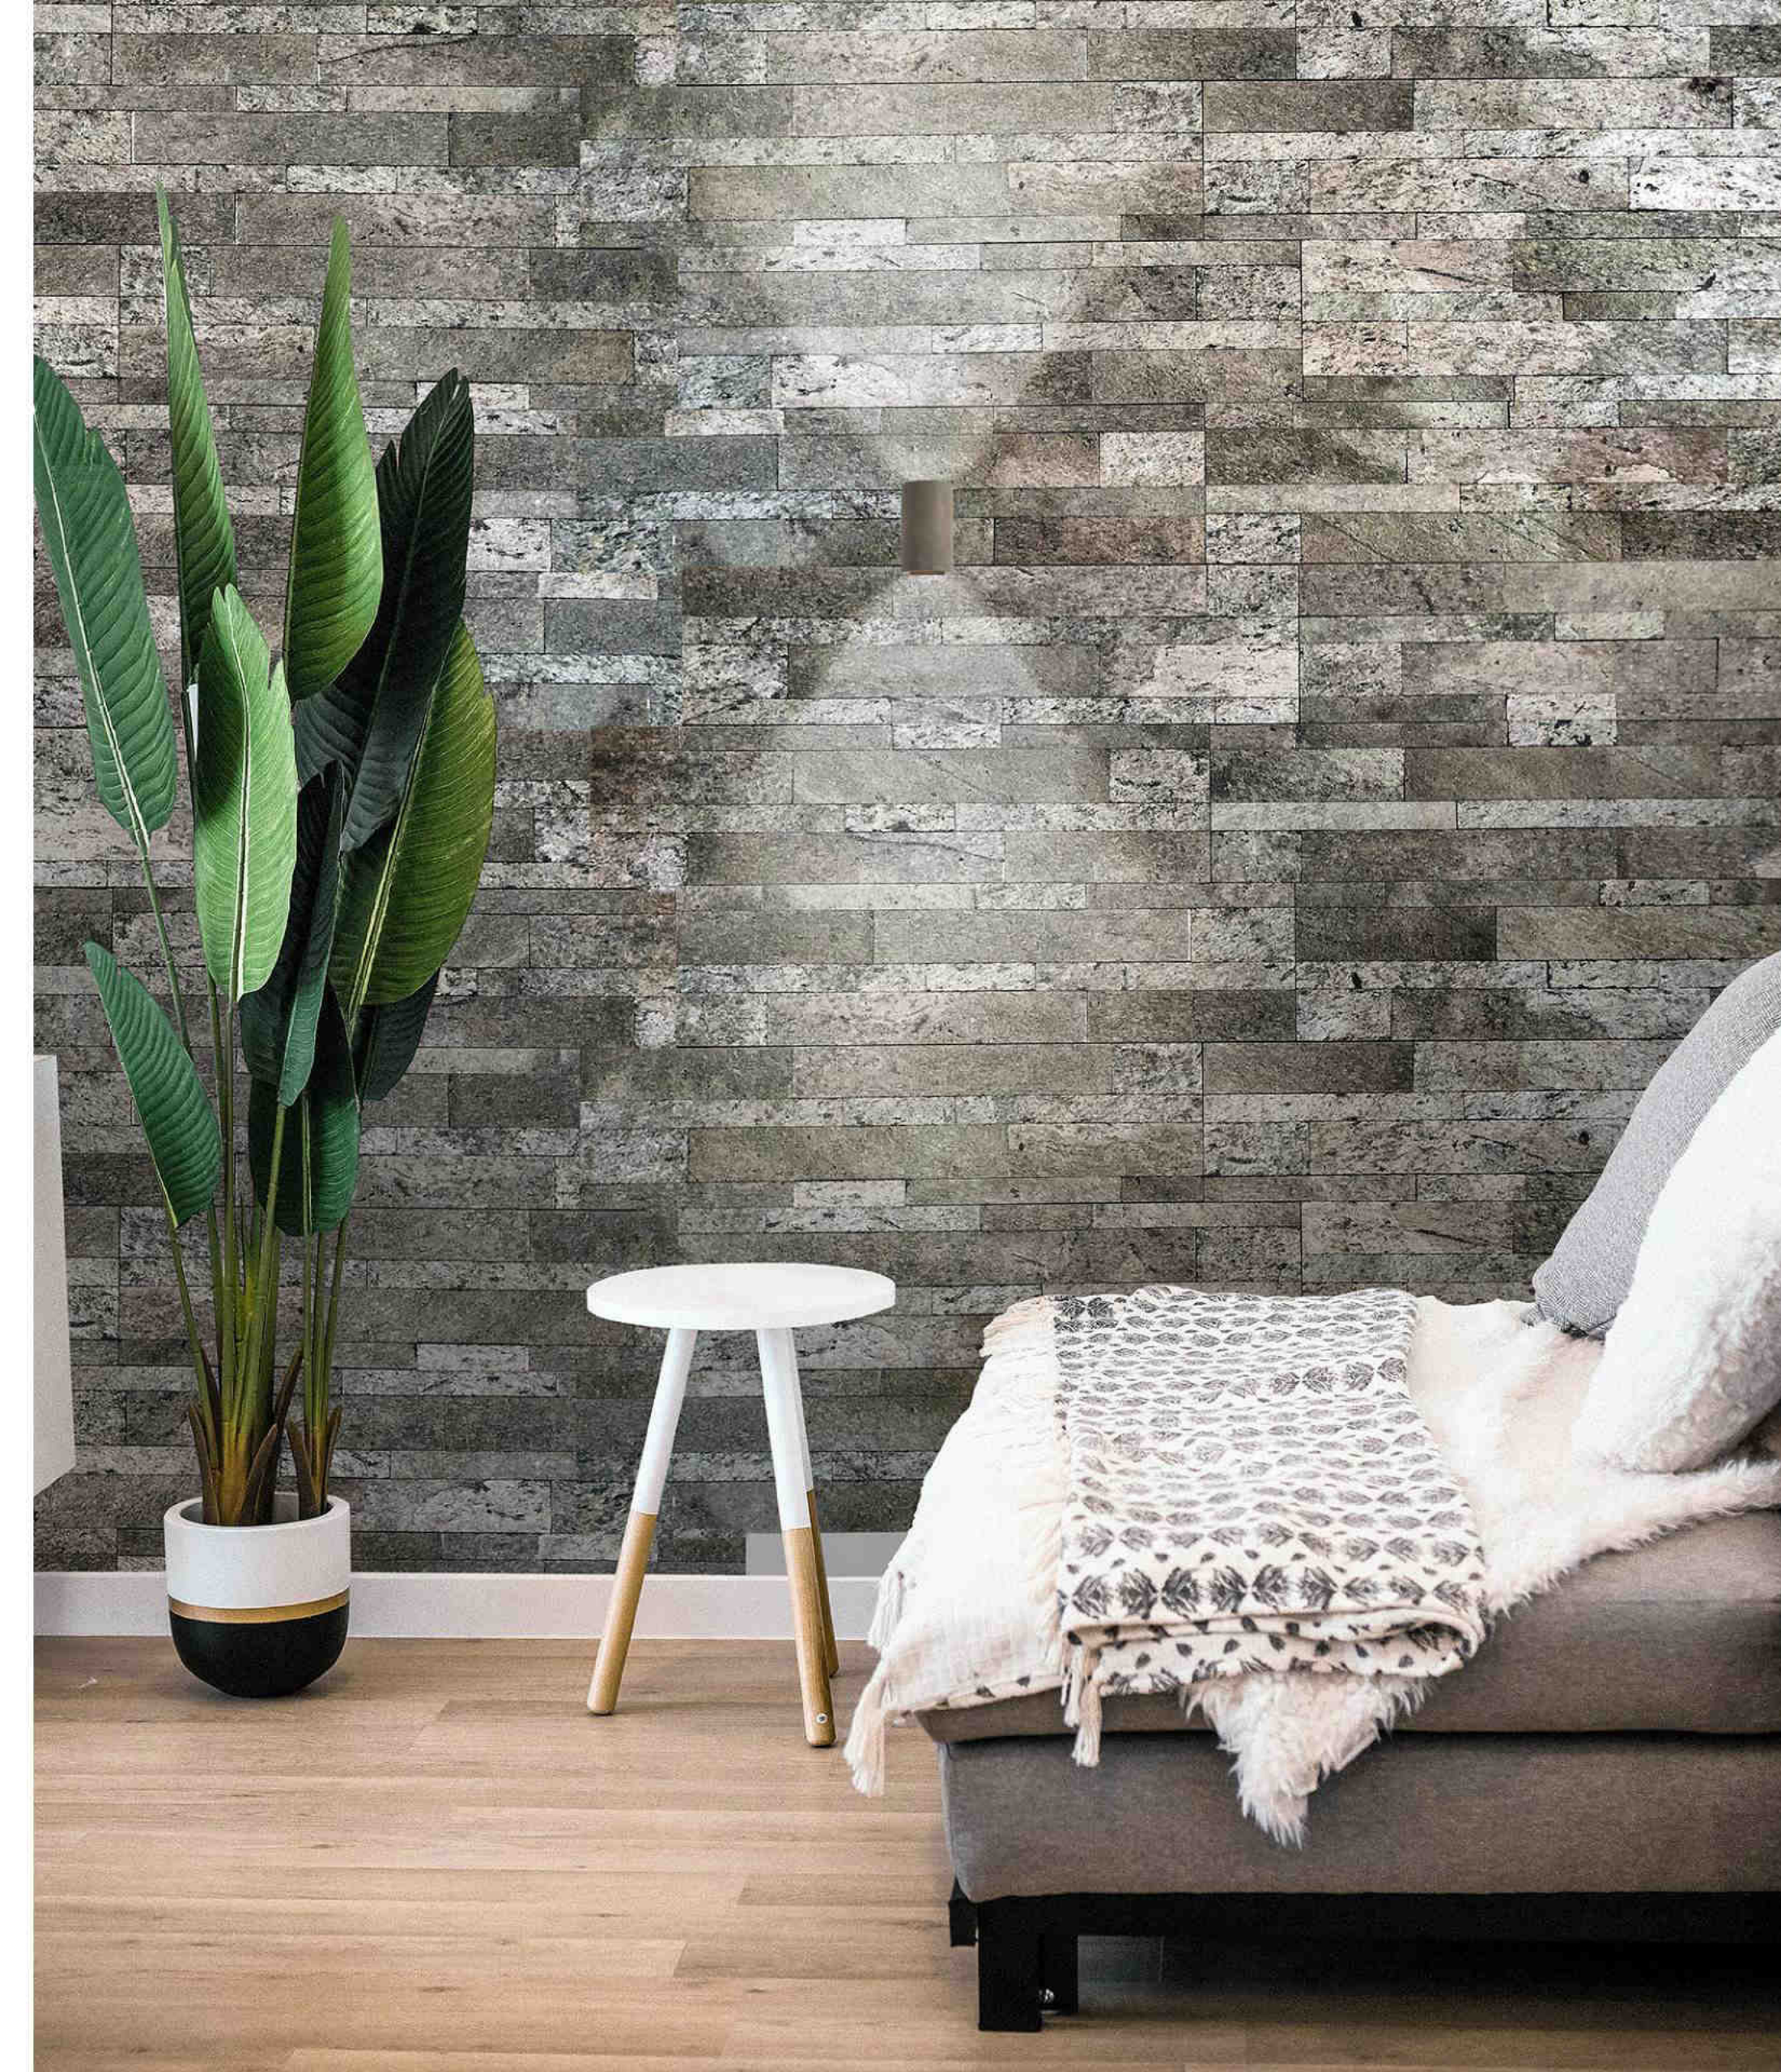

3D PEEL & STICK SELF ADHESIVE

Size
15 X 60 CM

Thickness
2 to 6 MM

Features

VENEER PANELS TREATED AND SEASONED
ECO FRIENDLY, EASY TO INSTALL

WWW.DECORSLIMSTONE.COM

MADRID

AUTUMN BROWN