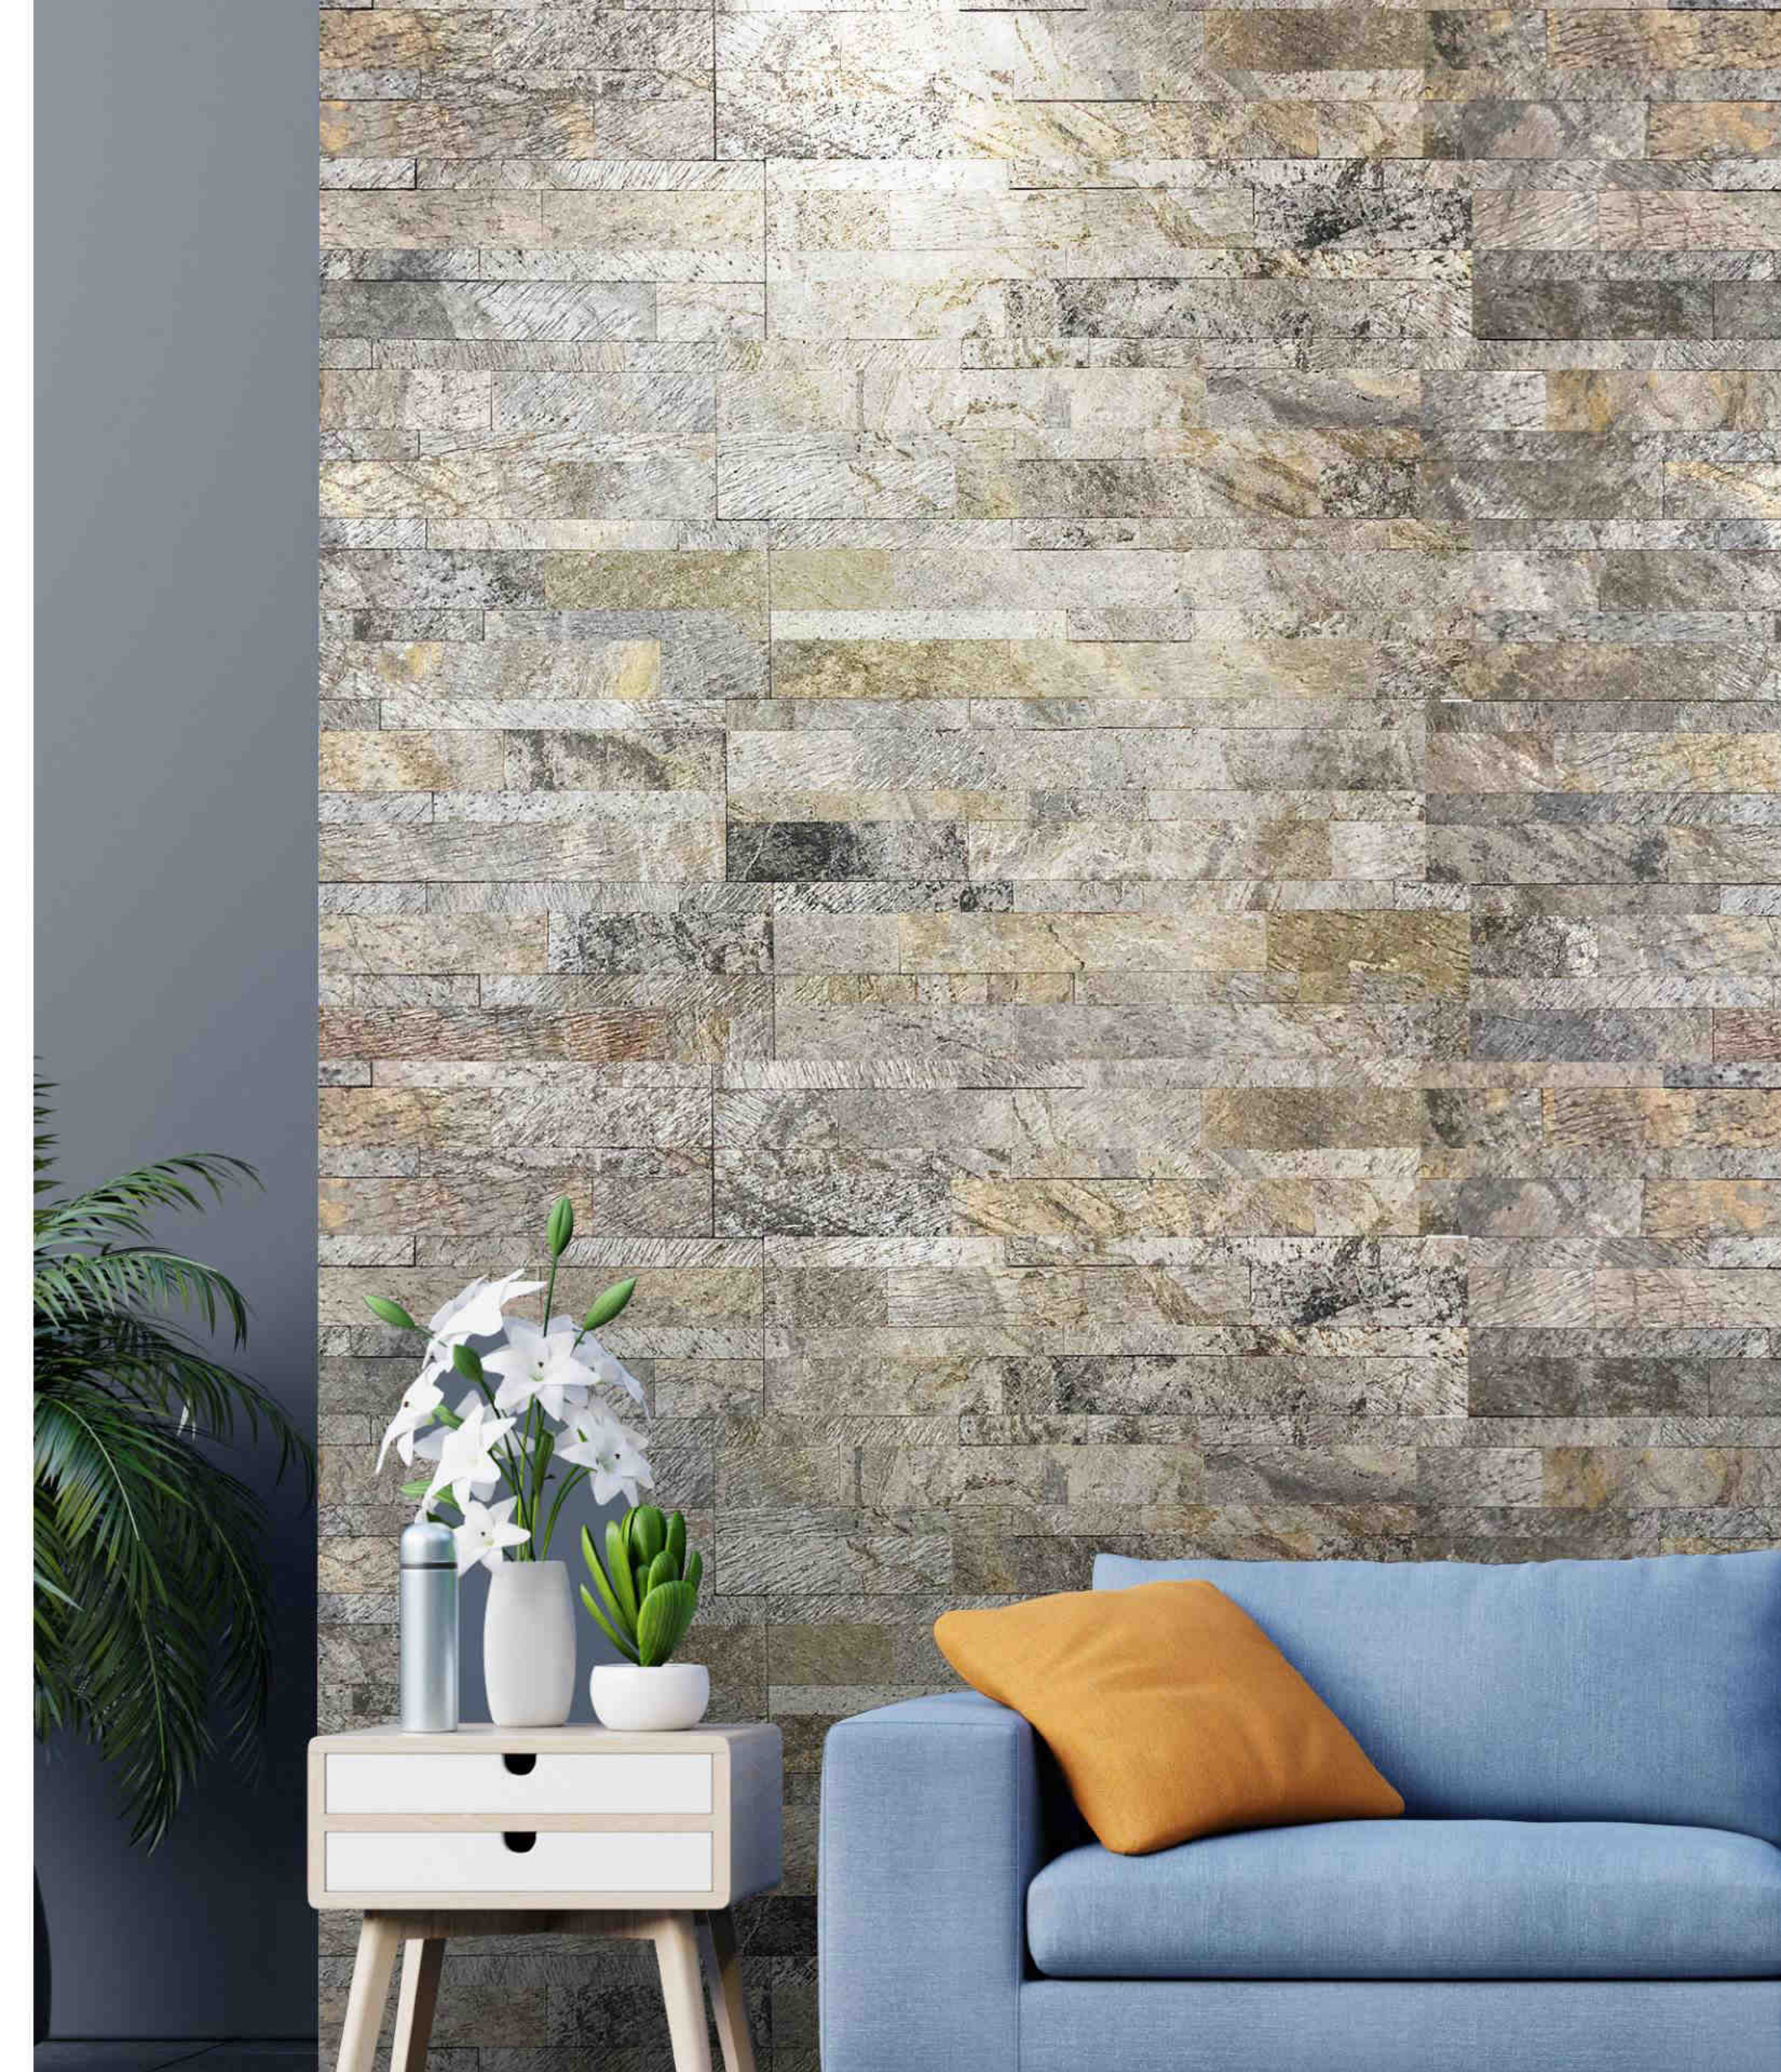

TOKYO EMERALD
3D PEEL & STICK SELF ADHESIVE

Size
15 X 60 CM

Thickness
2 to 6 MM

Features

VENEER PANELS TREATED AND SEASONED
ECO FRIENDLY, EASY TO INSTALL

WWW.DECORSLIMSTONE.COM