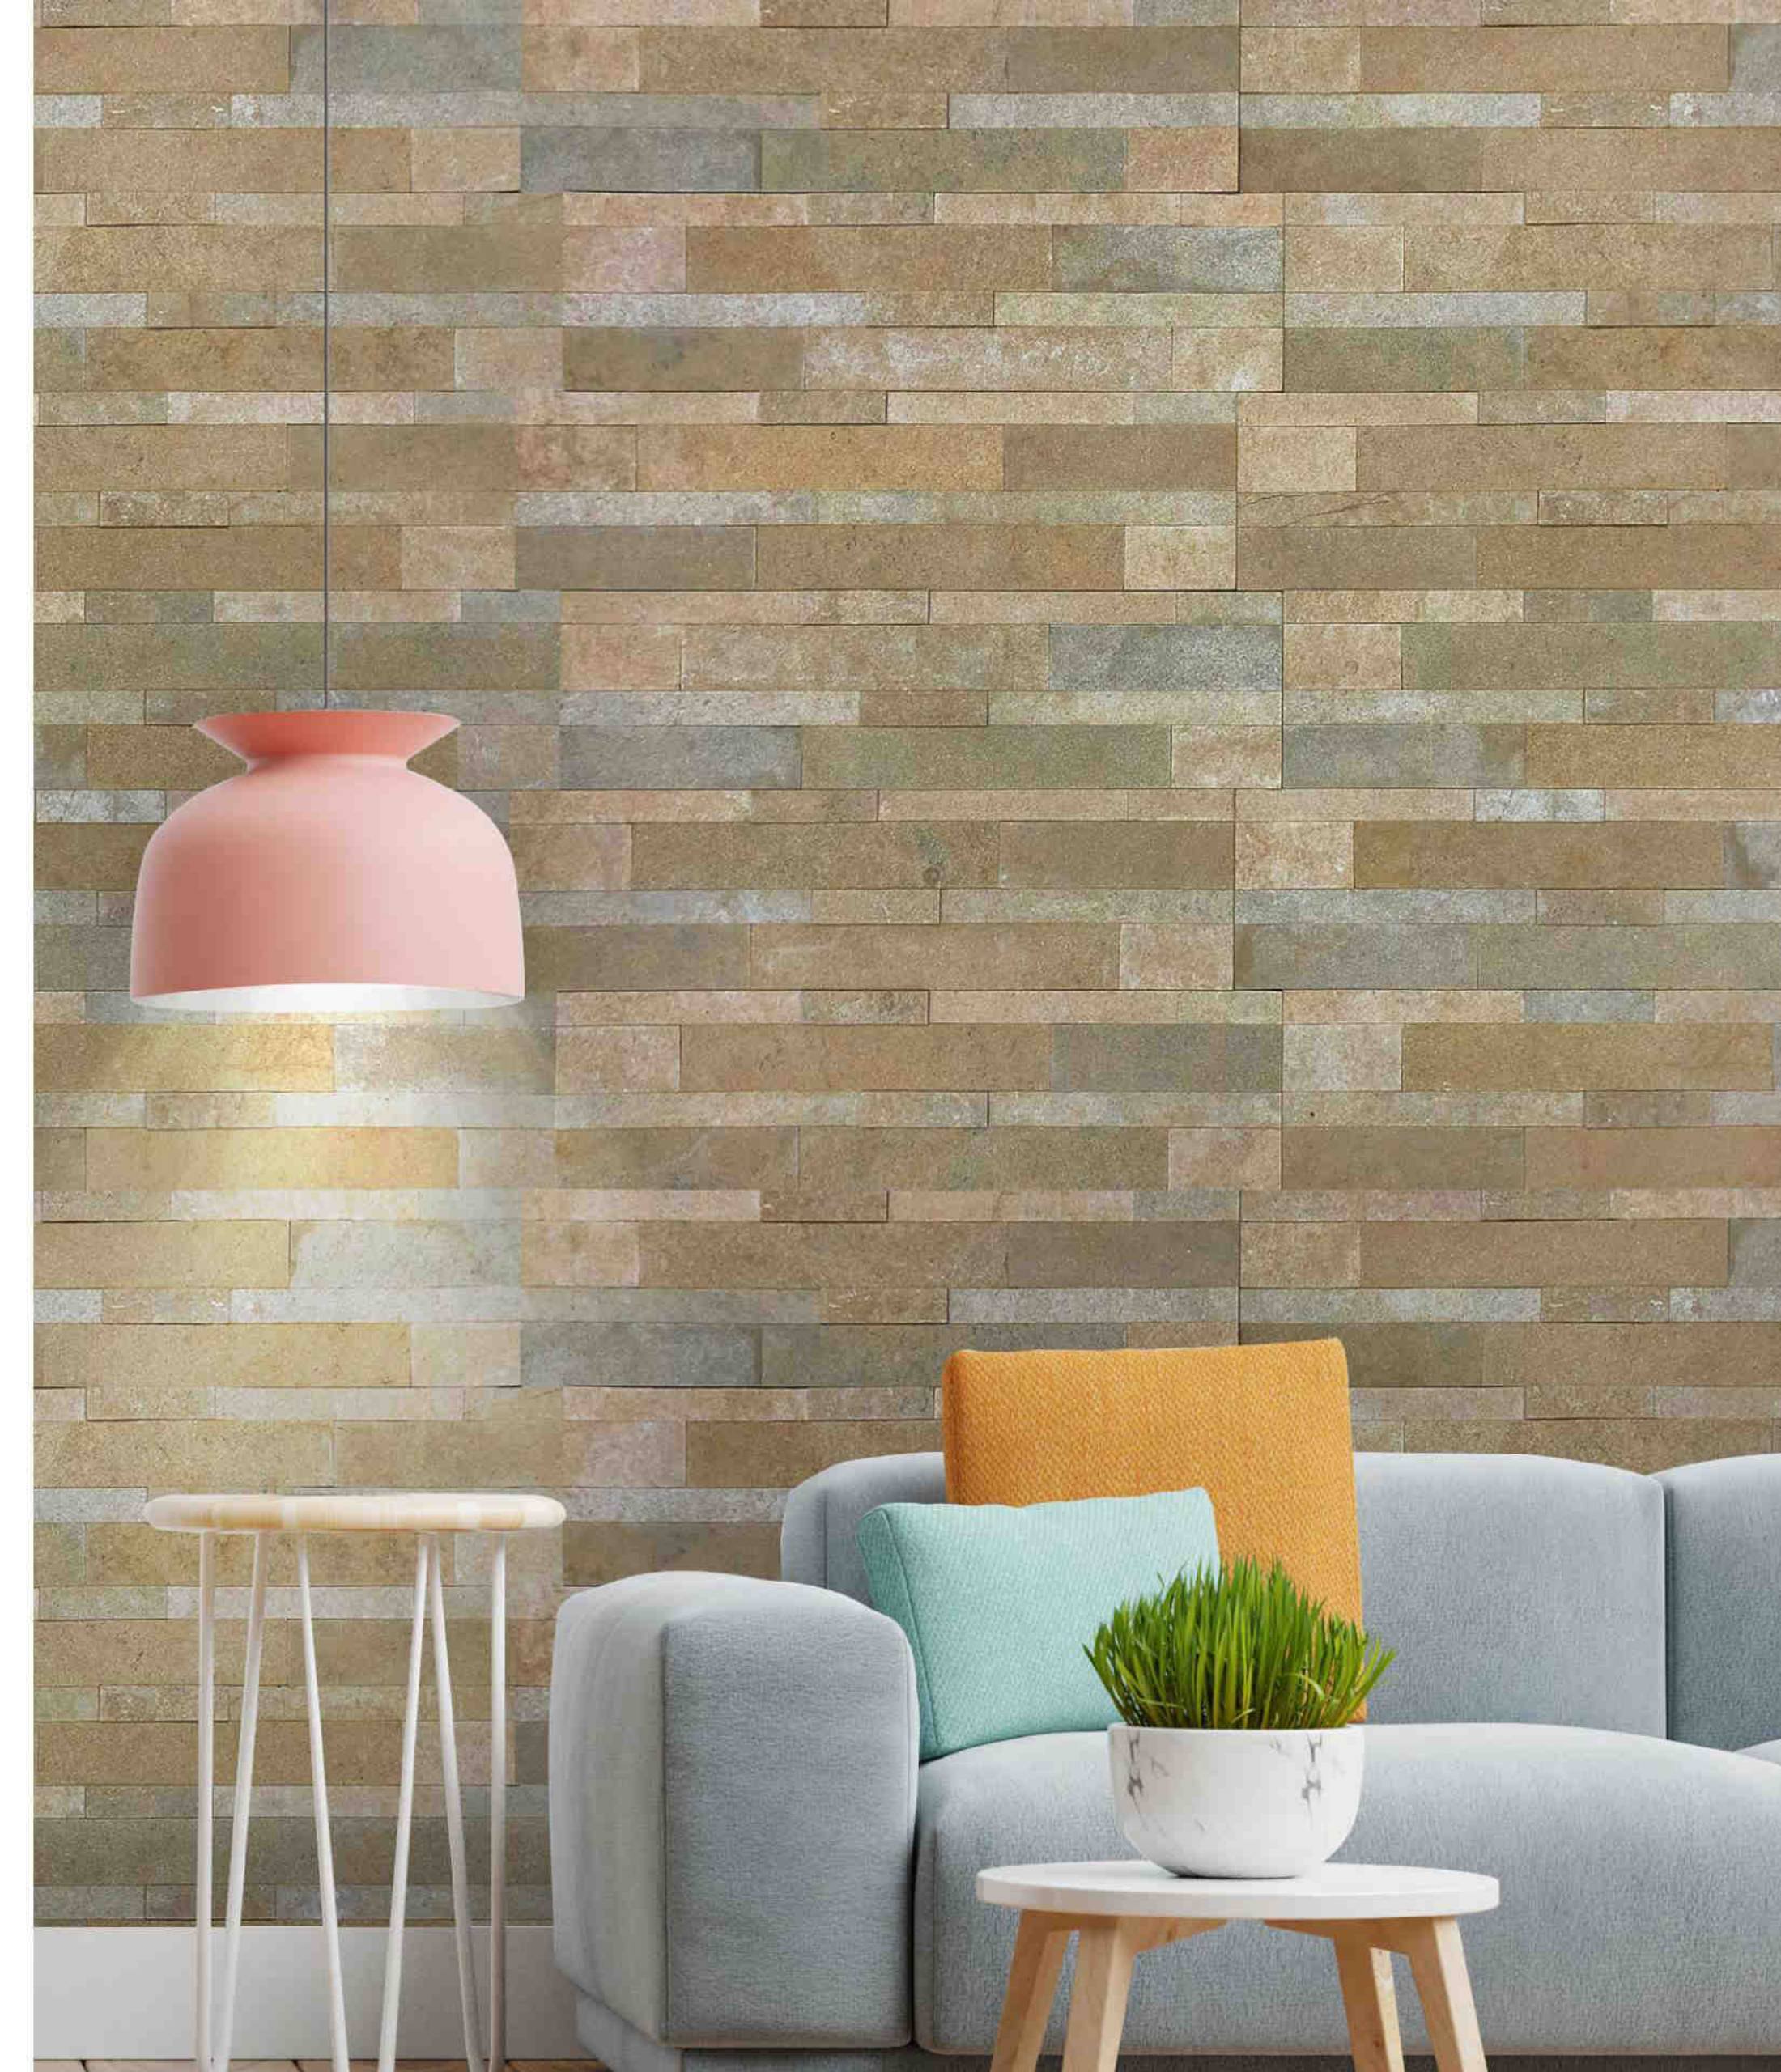

PIERRE BOURGOGNE

3D PEEL & STICK SELF ADHESIVE

Size
15 X 60 CM

Thickness
2 to 6 MM

Features

VENEER PANELS TREATED AND SEASONED
ECO FRIENDLY, EASY TO INSTALL

WWW.DECORSLIMSTONE.COM