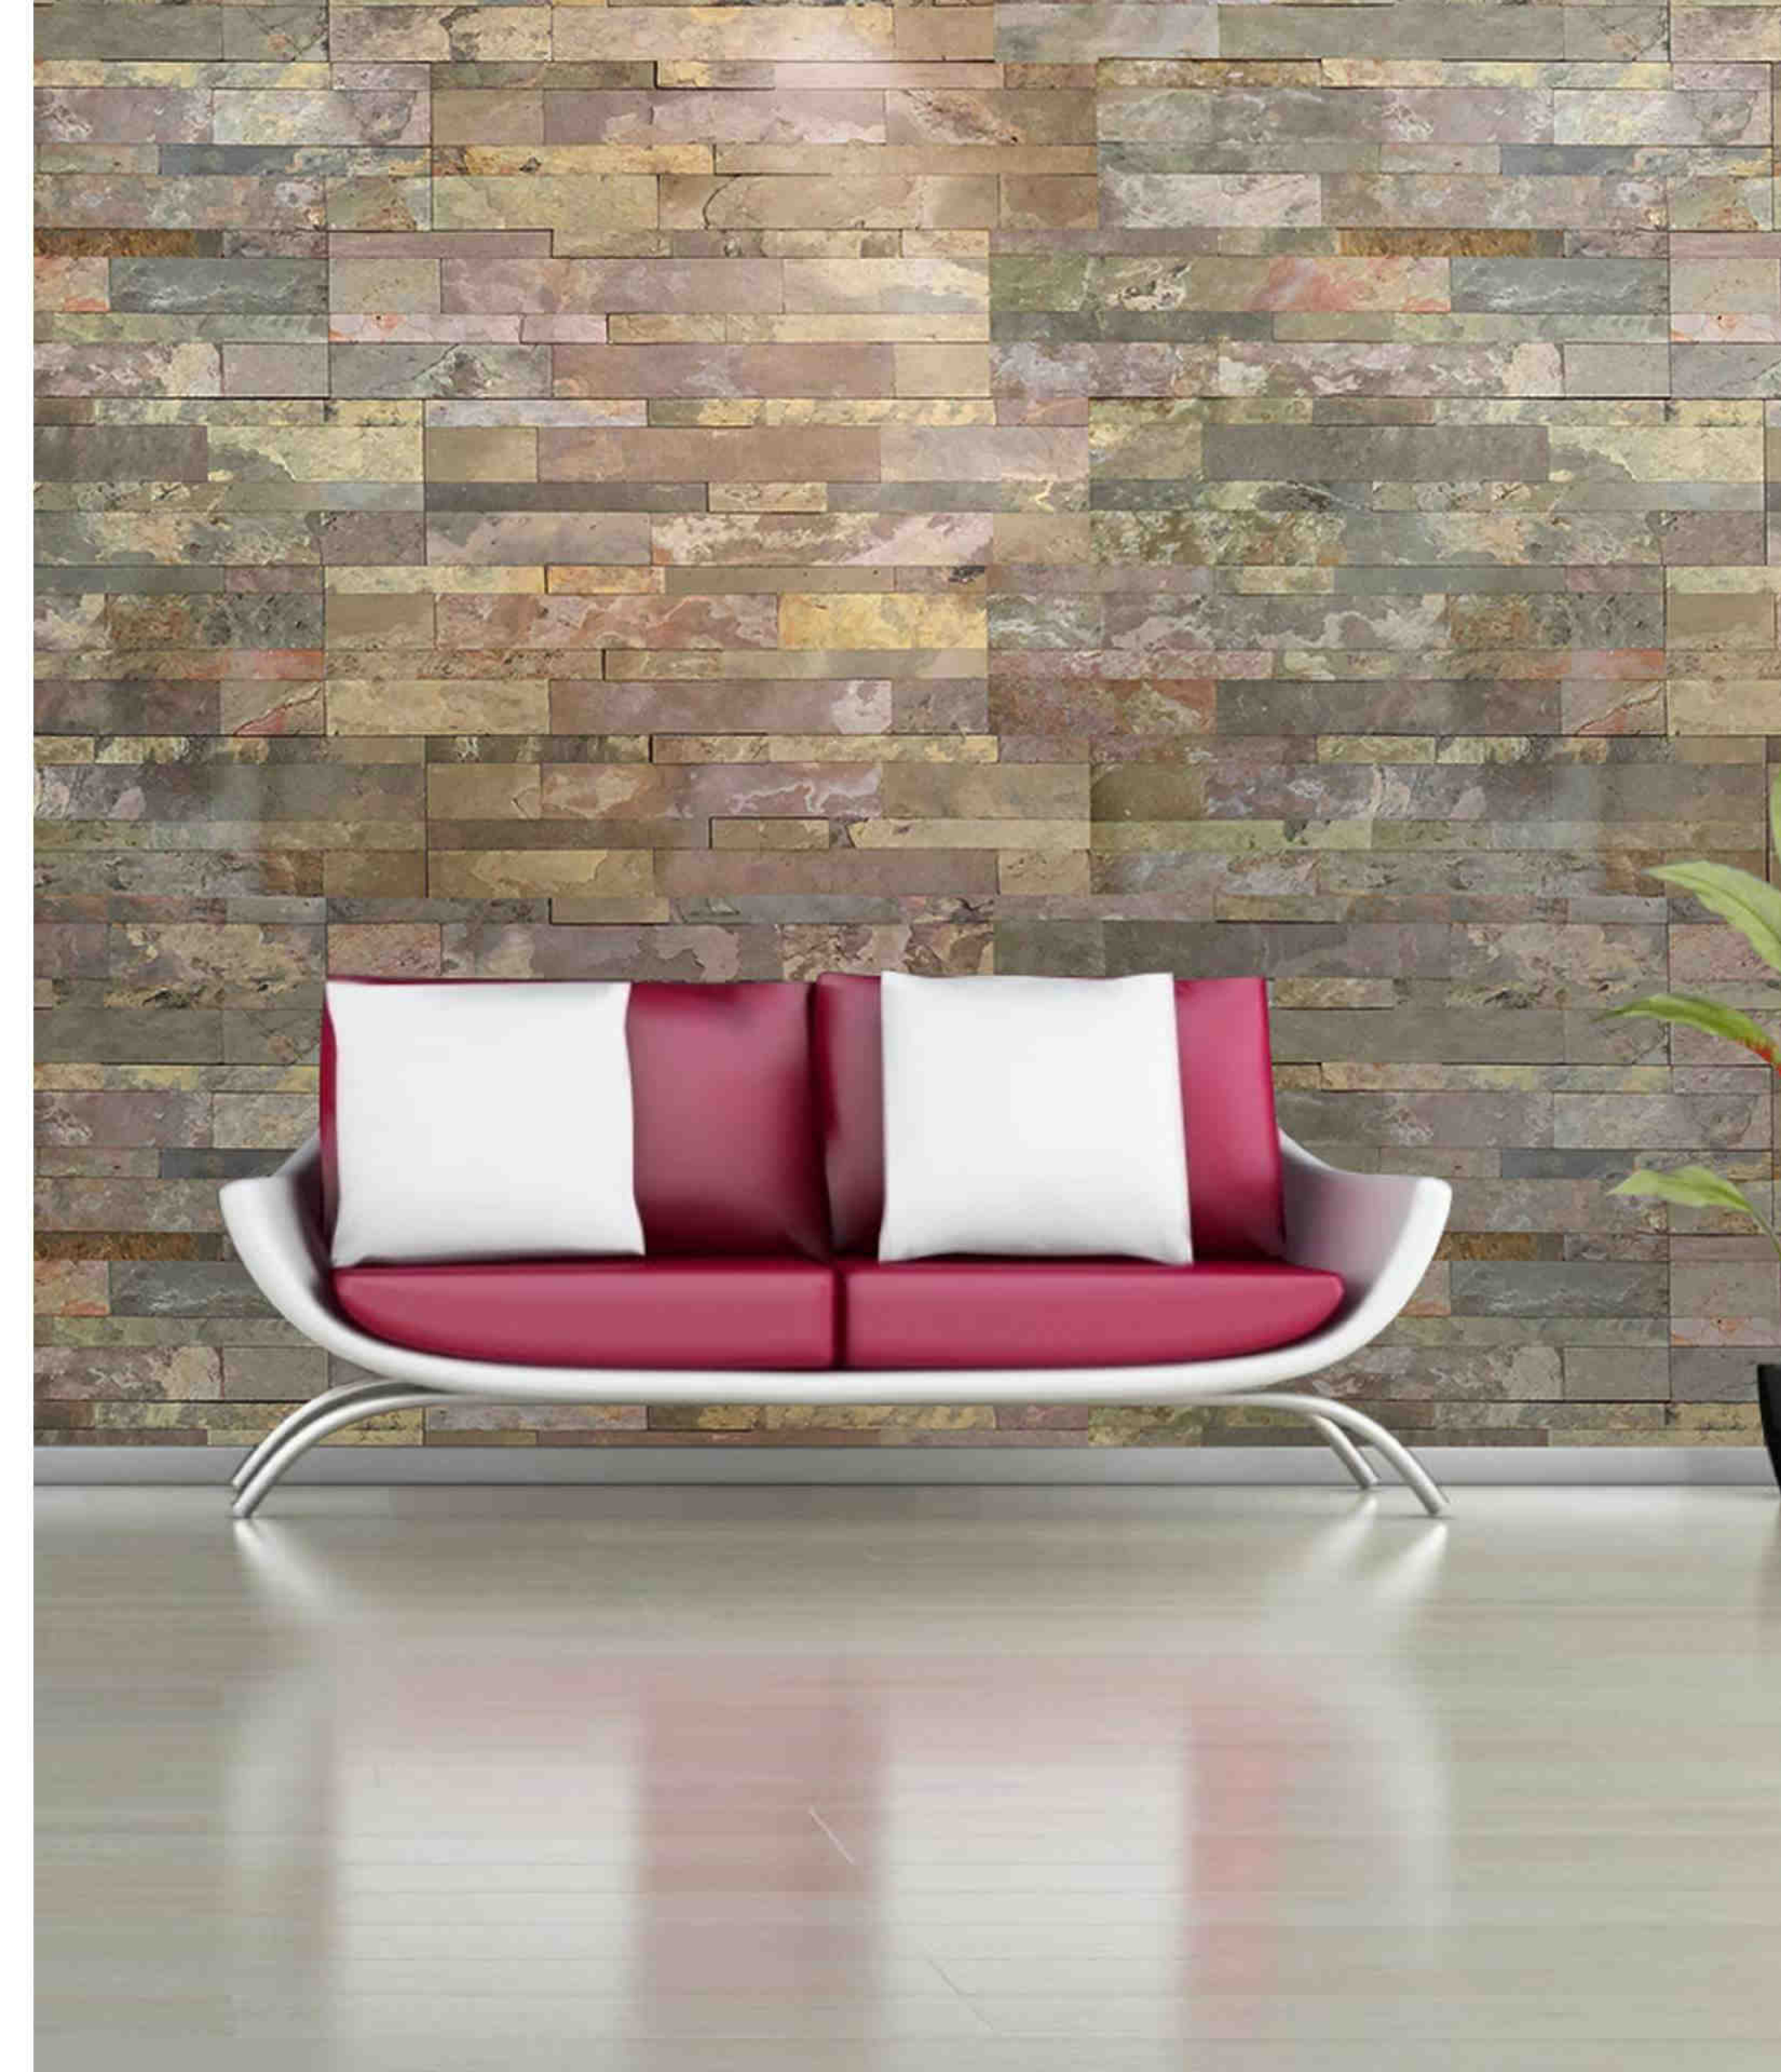

VIENNA HESSONITE

VIENNA HESSONITE
3D PEEL & STICK SELF ADHESIVE

Size
15 X 60 CM

Thickness
2 to 6 MM

Features

VENEER PANELS TREATED AND SEASONED
ECO FRIENDLY, EASY TO INSTALL

WWW.DECORSLIMSTONE.COM