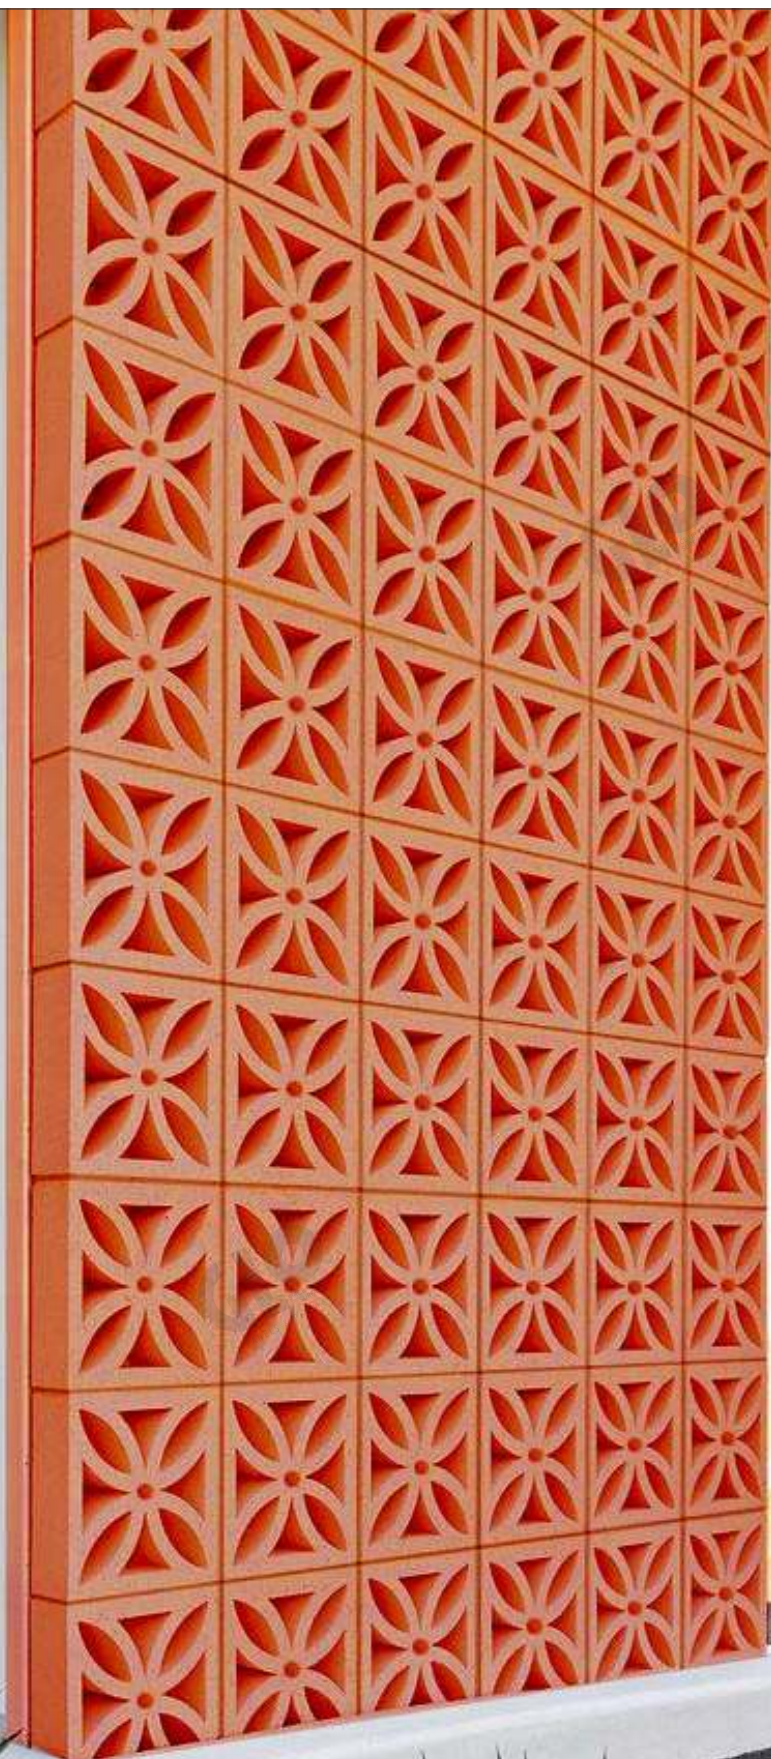

TERRA BLOCKS™

Feel the Earth

MODEL : ZEBRA

 **Paintable**

Size	Per Box Qty.	Weight
220mm x 220mm x 63mm	4 Pcs	2.7 Kgs P/Pcs

Powered by

**TERRA
BLOCKS**TM
Feel the Earth

GLO
PRODUCTION
PANELS & PLANS

GLO
PRODUCTION
PANELS & PLANS

GLO
PRODUCTION
PANELS & PLANS

GLO
PRODUCTION
PANELS & PLANS

TERRA BLOCKS™

Feel the Earth

MODEL : AMBER

 **Paintable**

Size	Per Box Qty.	Weight
220mm x 220mm x 63mm	4 Pcs	2.7 Kgs P/Pcs

Powered by

**TERRA
BLOCKS™**
Feel the Earth

GLO
LANDSCAPE
TABLETS & PLANTS

TERRA BLOCKS™

Feel the Earth

MODEL : TV

 **Paintable**

Size	Per Box Qty.	Weight
220mm x 220mm x 63mm	4 Pcs	2.6 Kgs P/Pcs