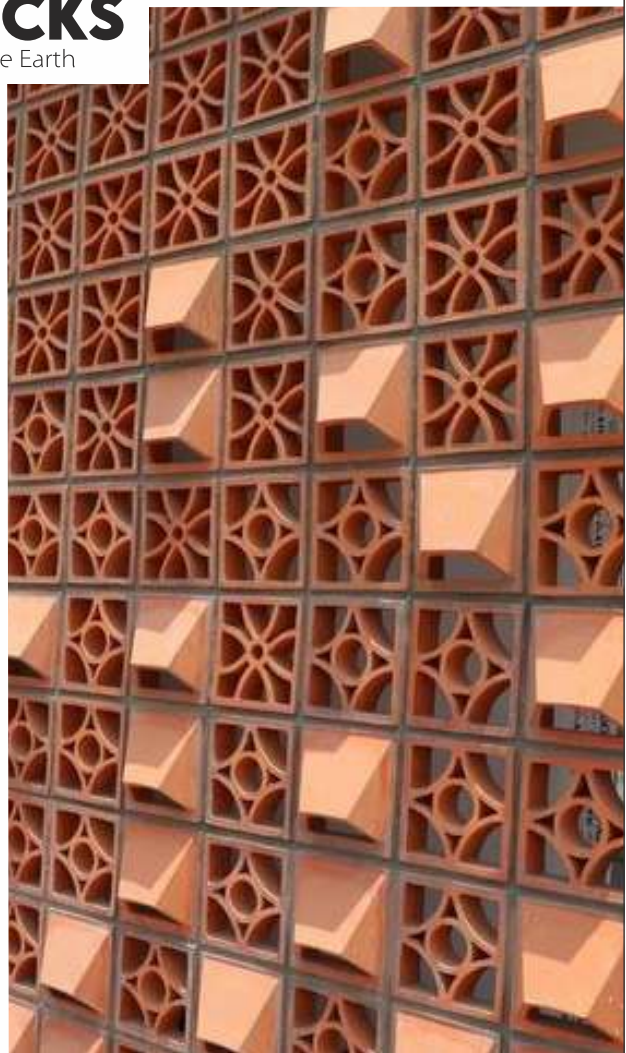

TERRA^{TM}
BLOCKS
Feel the Earth