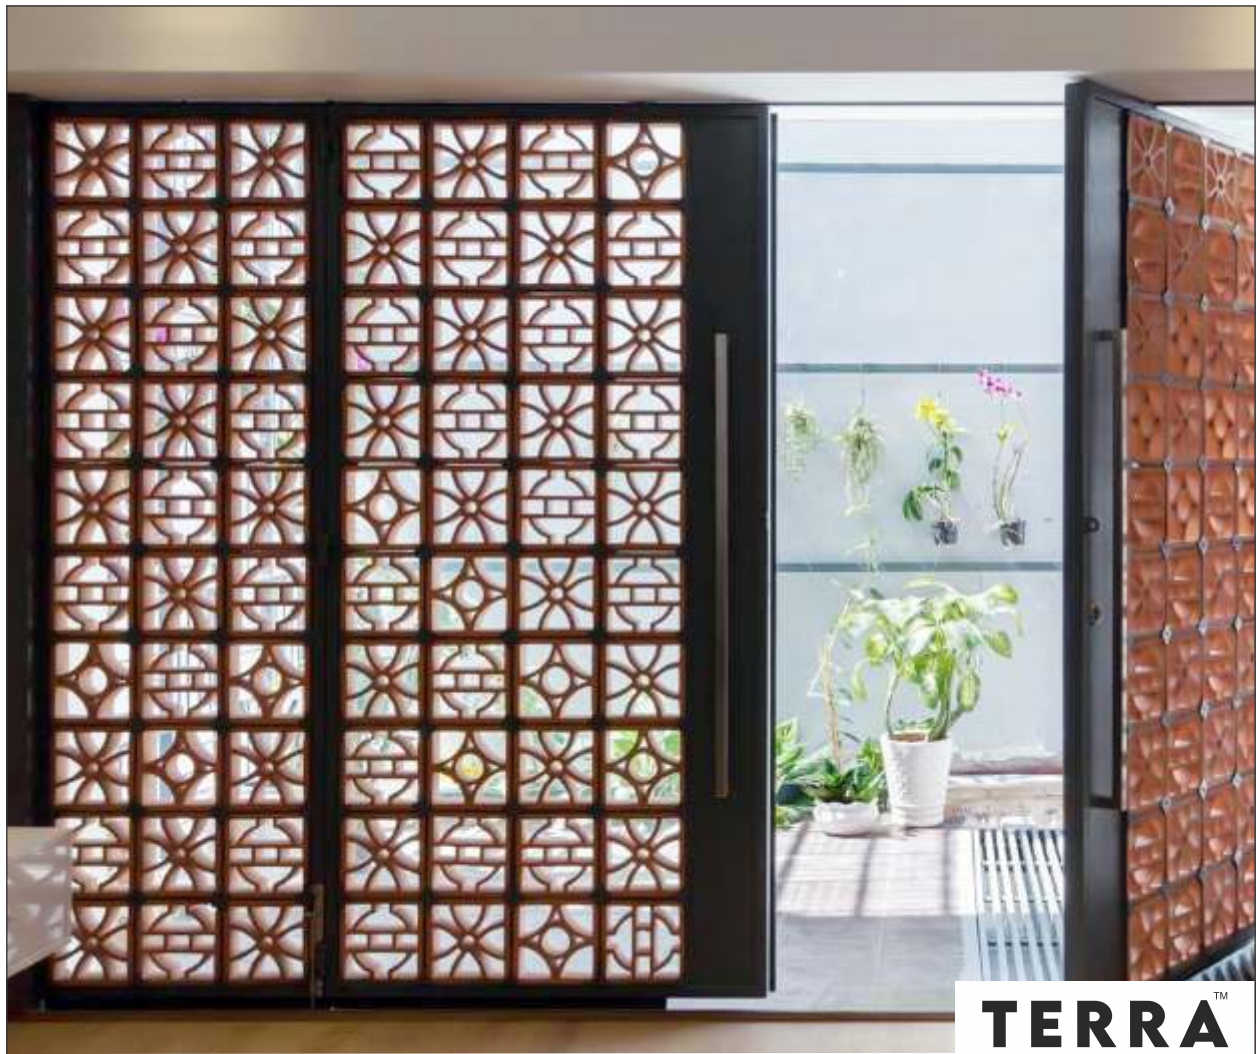

TERRA BLOCKS™

Feel the Earth

MODEL : PEARL

 **Paintable**

Size	Per Box Qty.	Weight
220mm x 220mm x 63mm	4 Pcs	2.6 Kgs P/Pcs

Powered by

TERRATM
BLOCKS
Feel the Earth

TERRA BLOCKS™