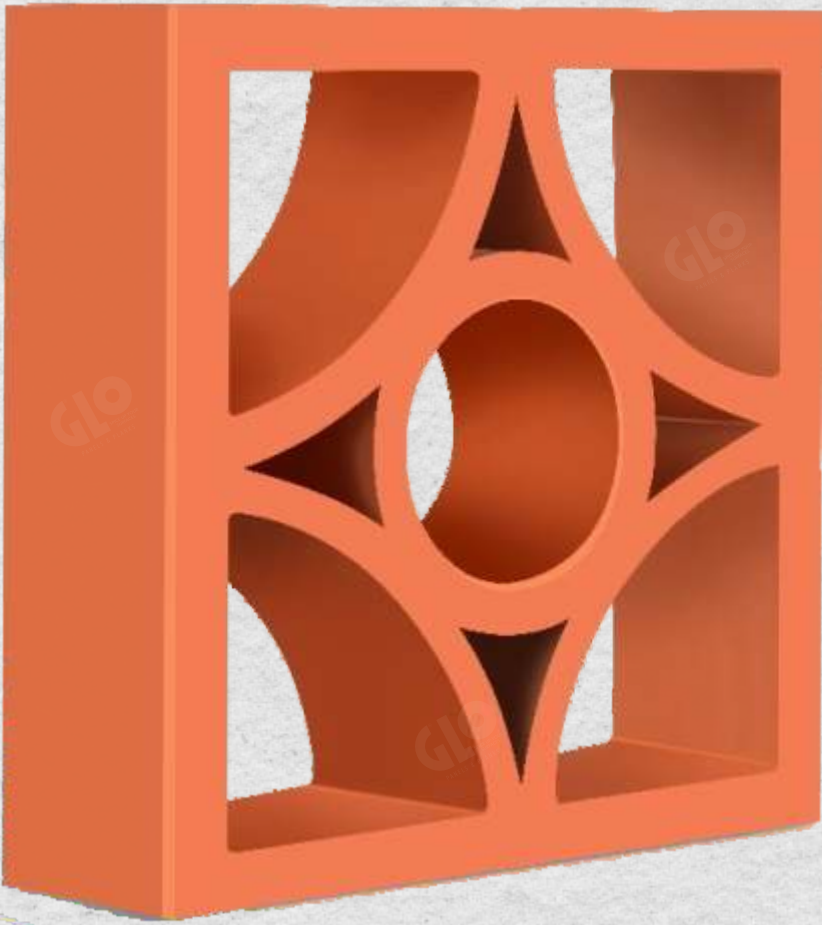

TERRA BLOCKS™

Feel the Earth

MODEL : OPAL

Paintable

Size	Per Box Qty.	Weight
220mm x 220mm x 63mm	4 Pcs	2.6 Kgs P/Pcs

Powered by