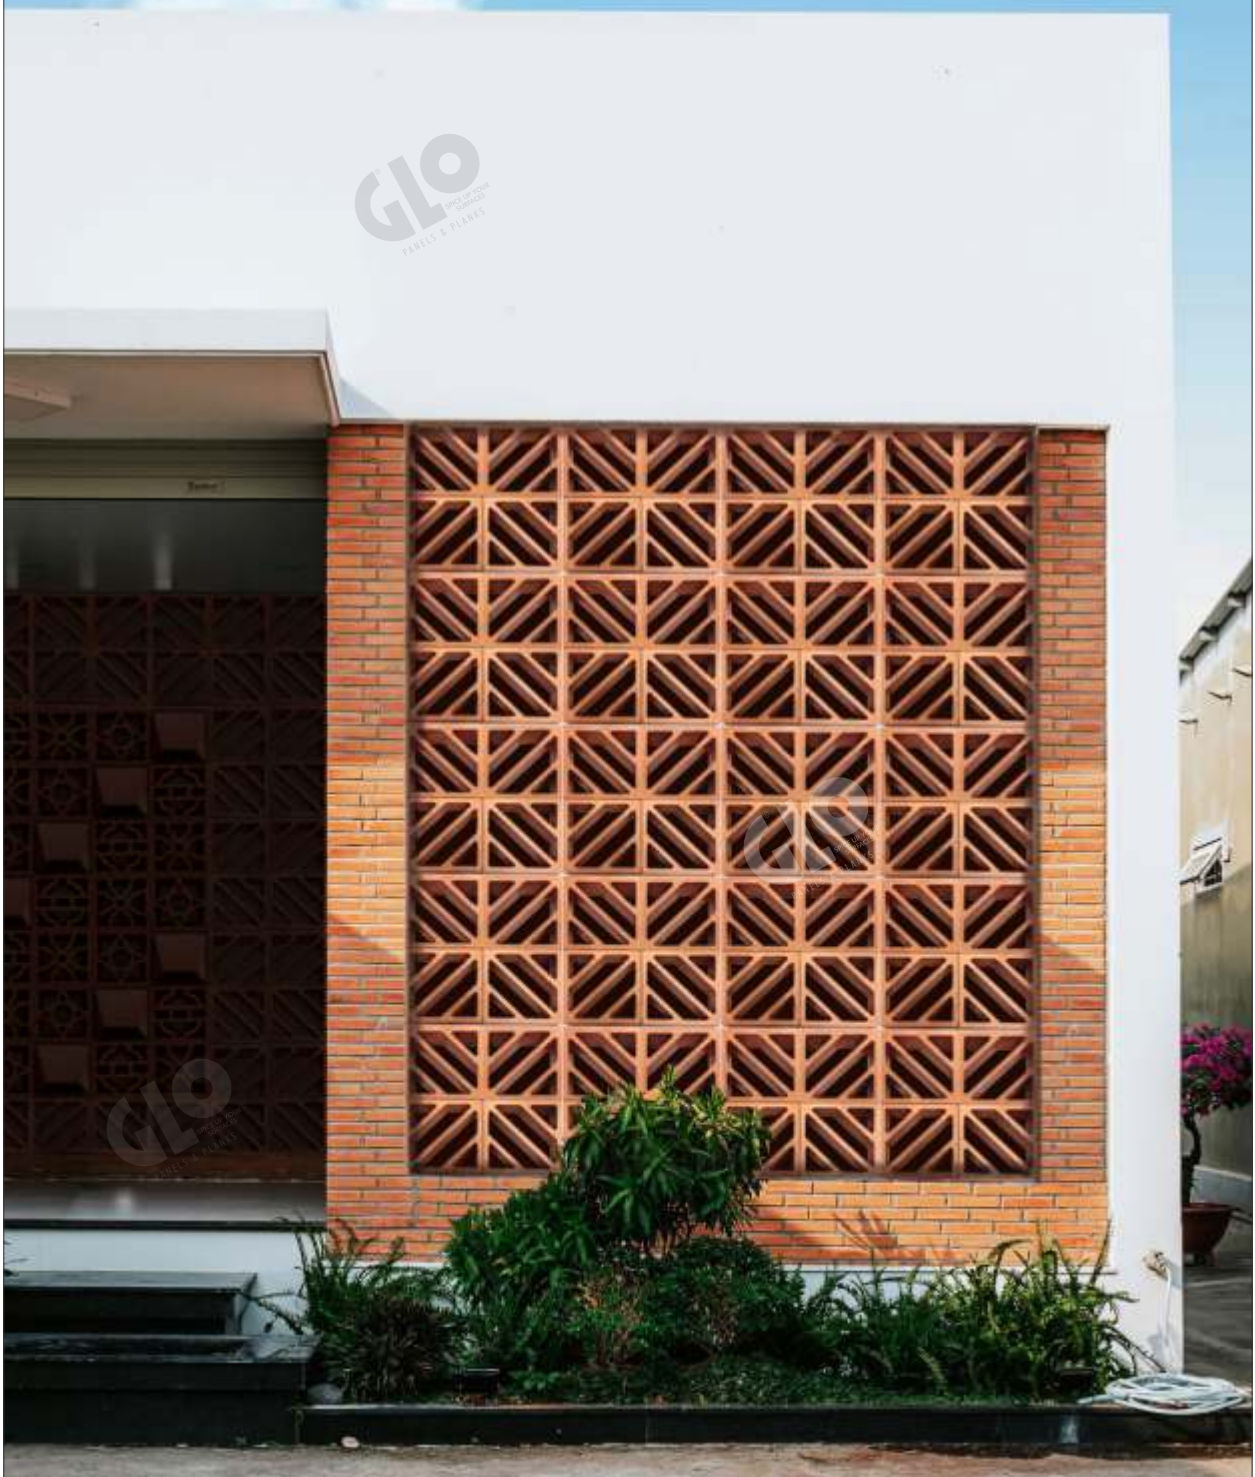

**TERRA
BLOCKS**^{TM}
Feel the Earth

GLO
PRODUCTION
PANELS & PLANS

GLO
PRODUCTION
PANELS & PLANS

GLO
PRODUCTION
PANELS & PLANS

GLO
PRODUCTION
PANELS & PLANS