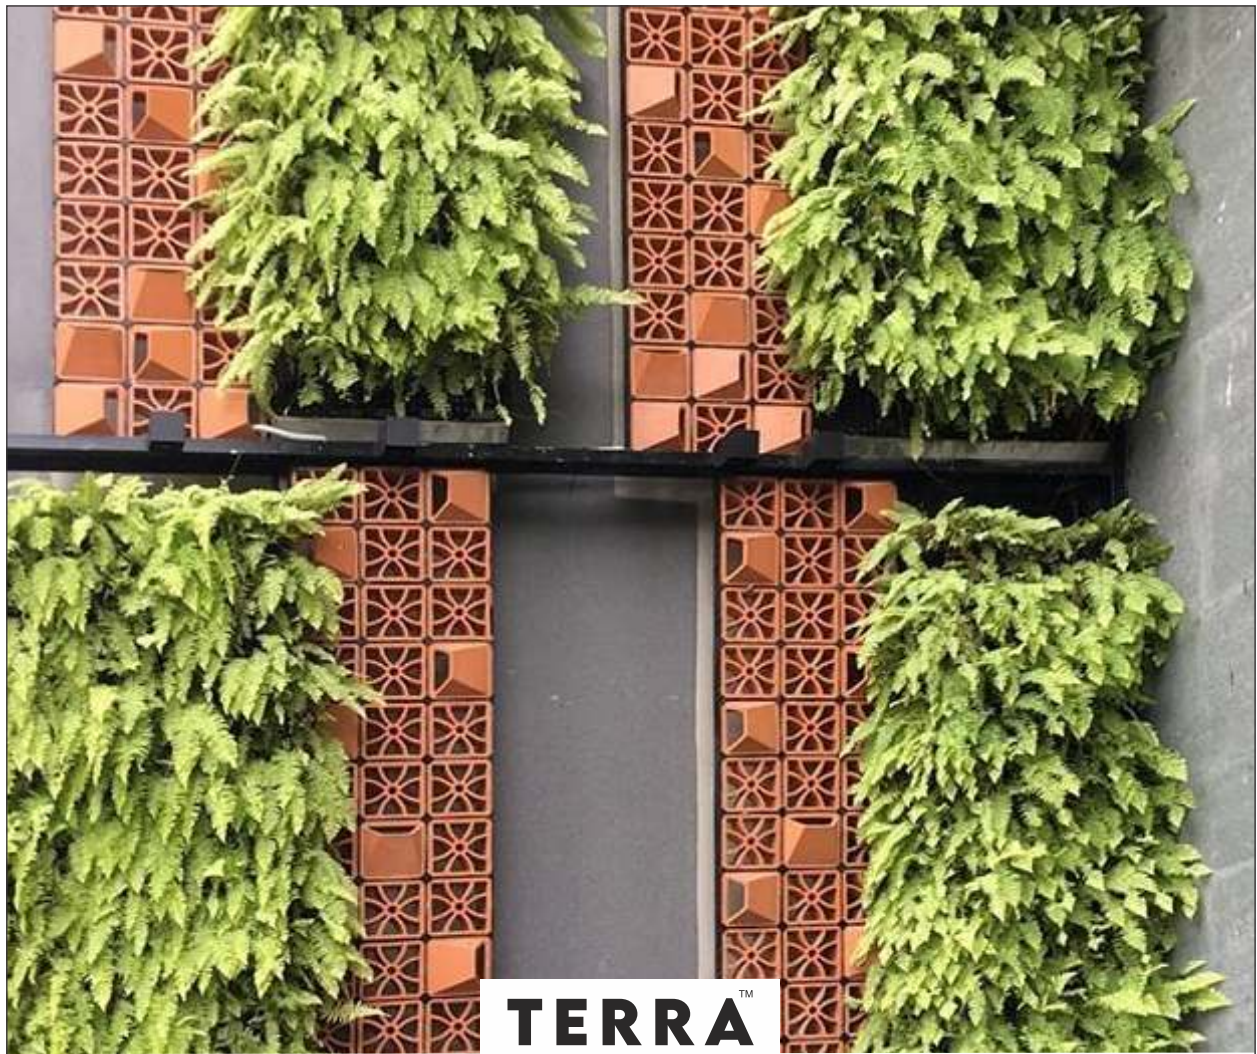

TERRA^{TM}
BLOCKS
Feel the Earth