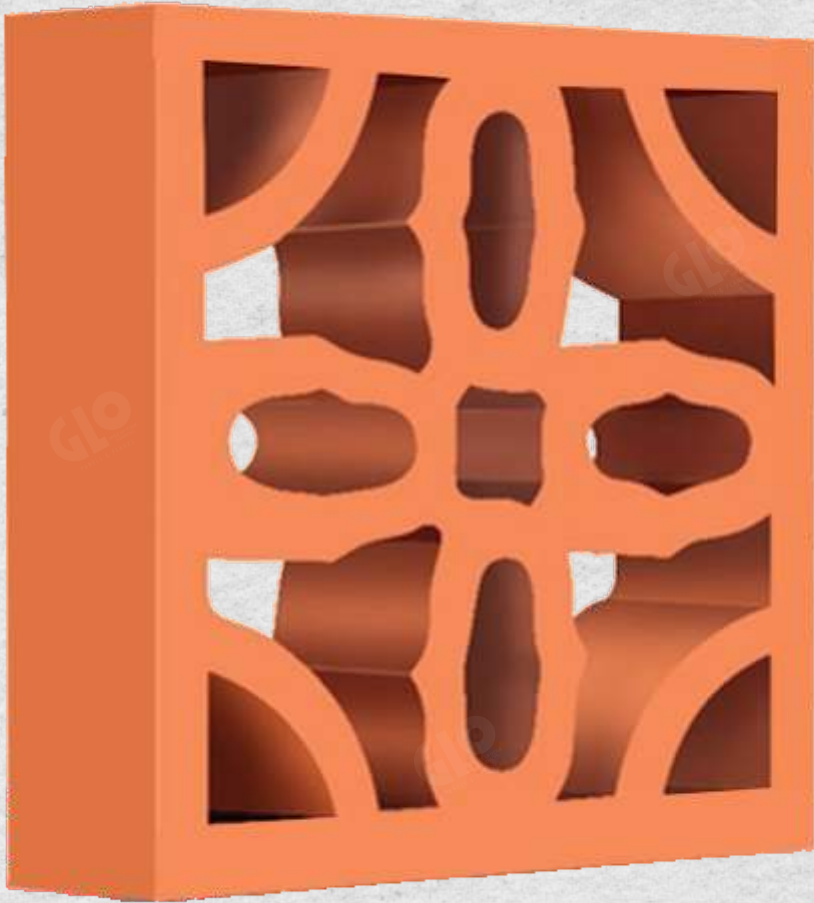

TERRA BLOCKS™

Feel the Earth

MODEL : RUBY

Paintable

Size	Per Box Qty.	Weight
220mm x 220mm x 63mm	4 Pcs	2.6 Kgs P/Pcs

Powered by