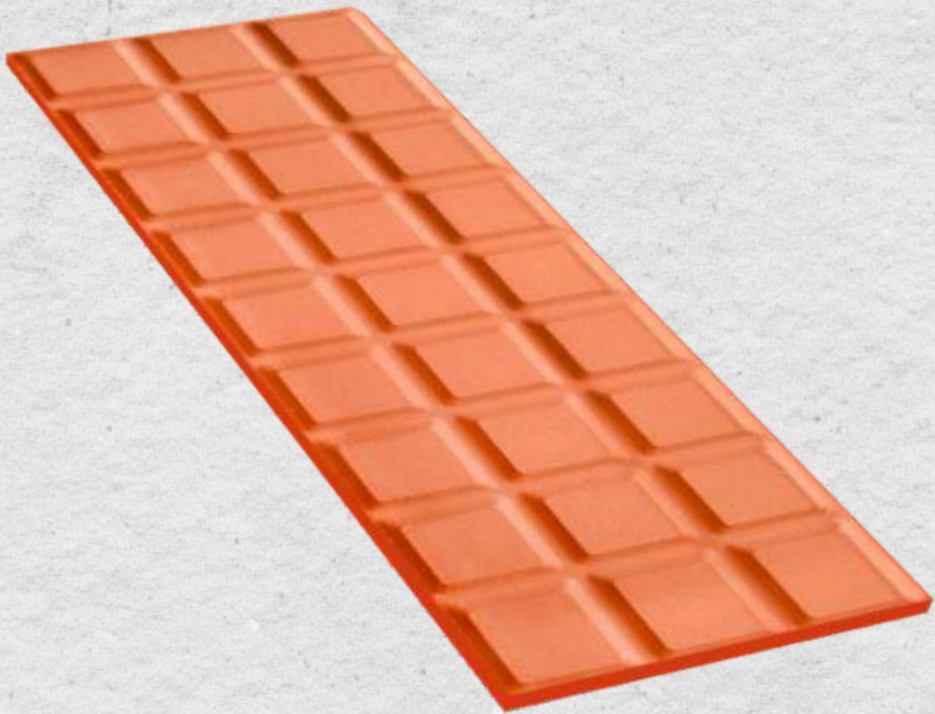

*Assorted Teak Texture

*Colour : Natural

Powered by

TERRA[™]
BL**CKS**
Feel the Earth

TERRATM BLOCKS

Feel the Earth

MODEL : BRICK CLADDING CUBIC

Size	Per Box Qty.	Weight
240mm x 80mm x 10mm	25 Pcs	9.5 Kgs P/Box