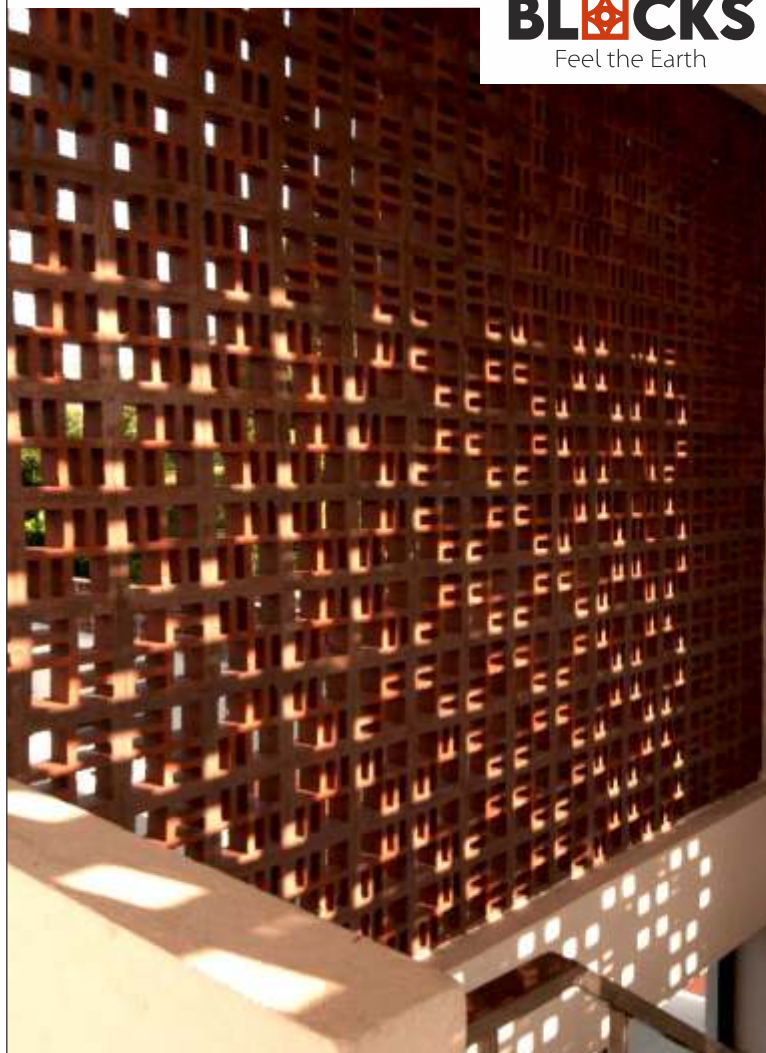

TERRA^{TM}
BLOCKS
Feel the Earth